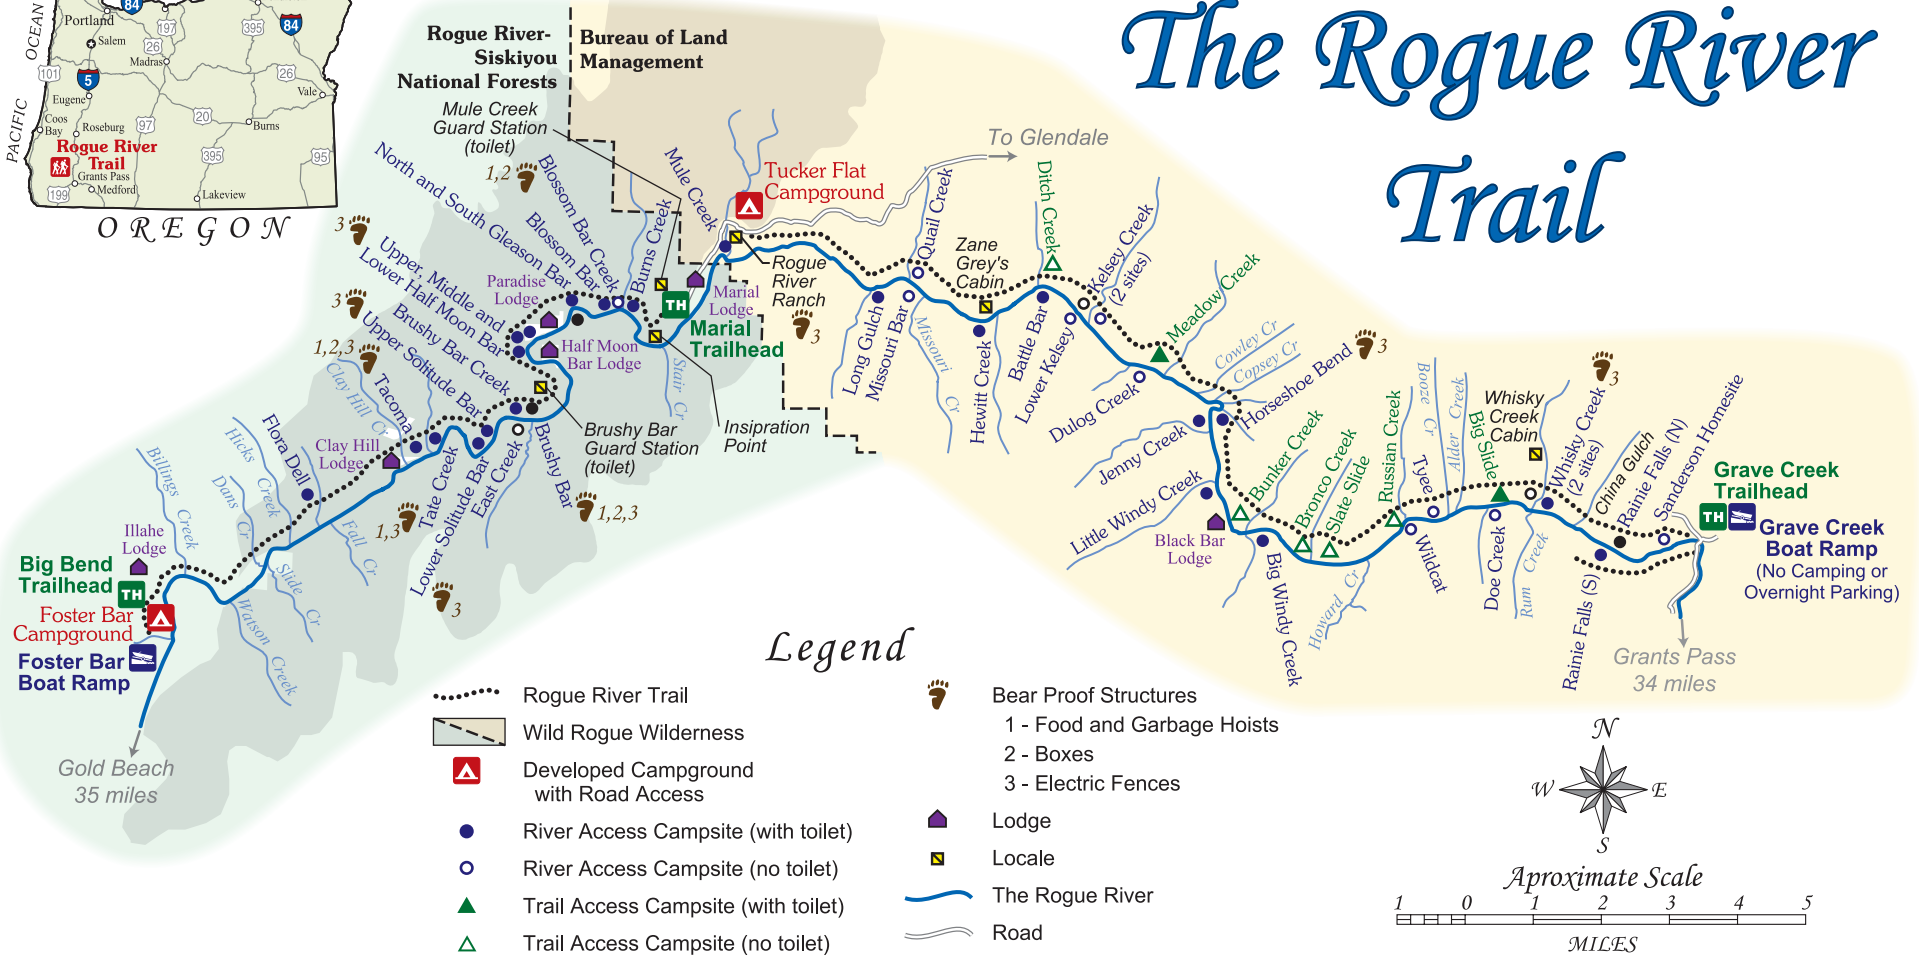

The Rogue River Trail

Legend

- Rogue River Trail
- Wild Rogue Wilderness
- Developed Campground with Road Access
- River Access Campsite (with toilet)
- River Access Campsite (no toilet)
- Trail Access Campsite (with toilet)
- Trail Access Campsite (no toilet)
- Bear Proof Structures
 - 1 - Food and Garbage Hoists
 - 2 - Boxes
 - 3 - Electric Fences
- Lodge
- Locale
- The Rogue River
- Road

Trail Mileage from Grave Creek

* Public Toilet at Site