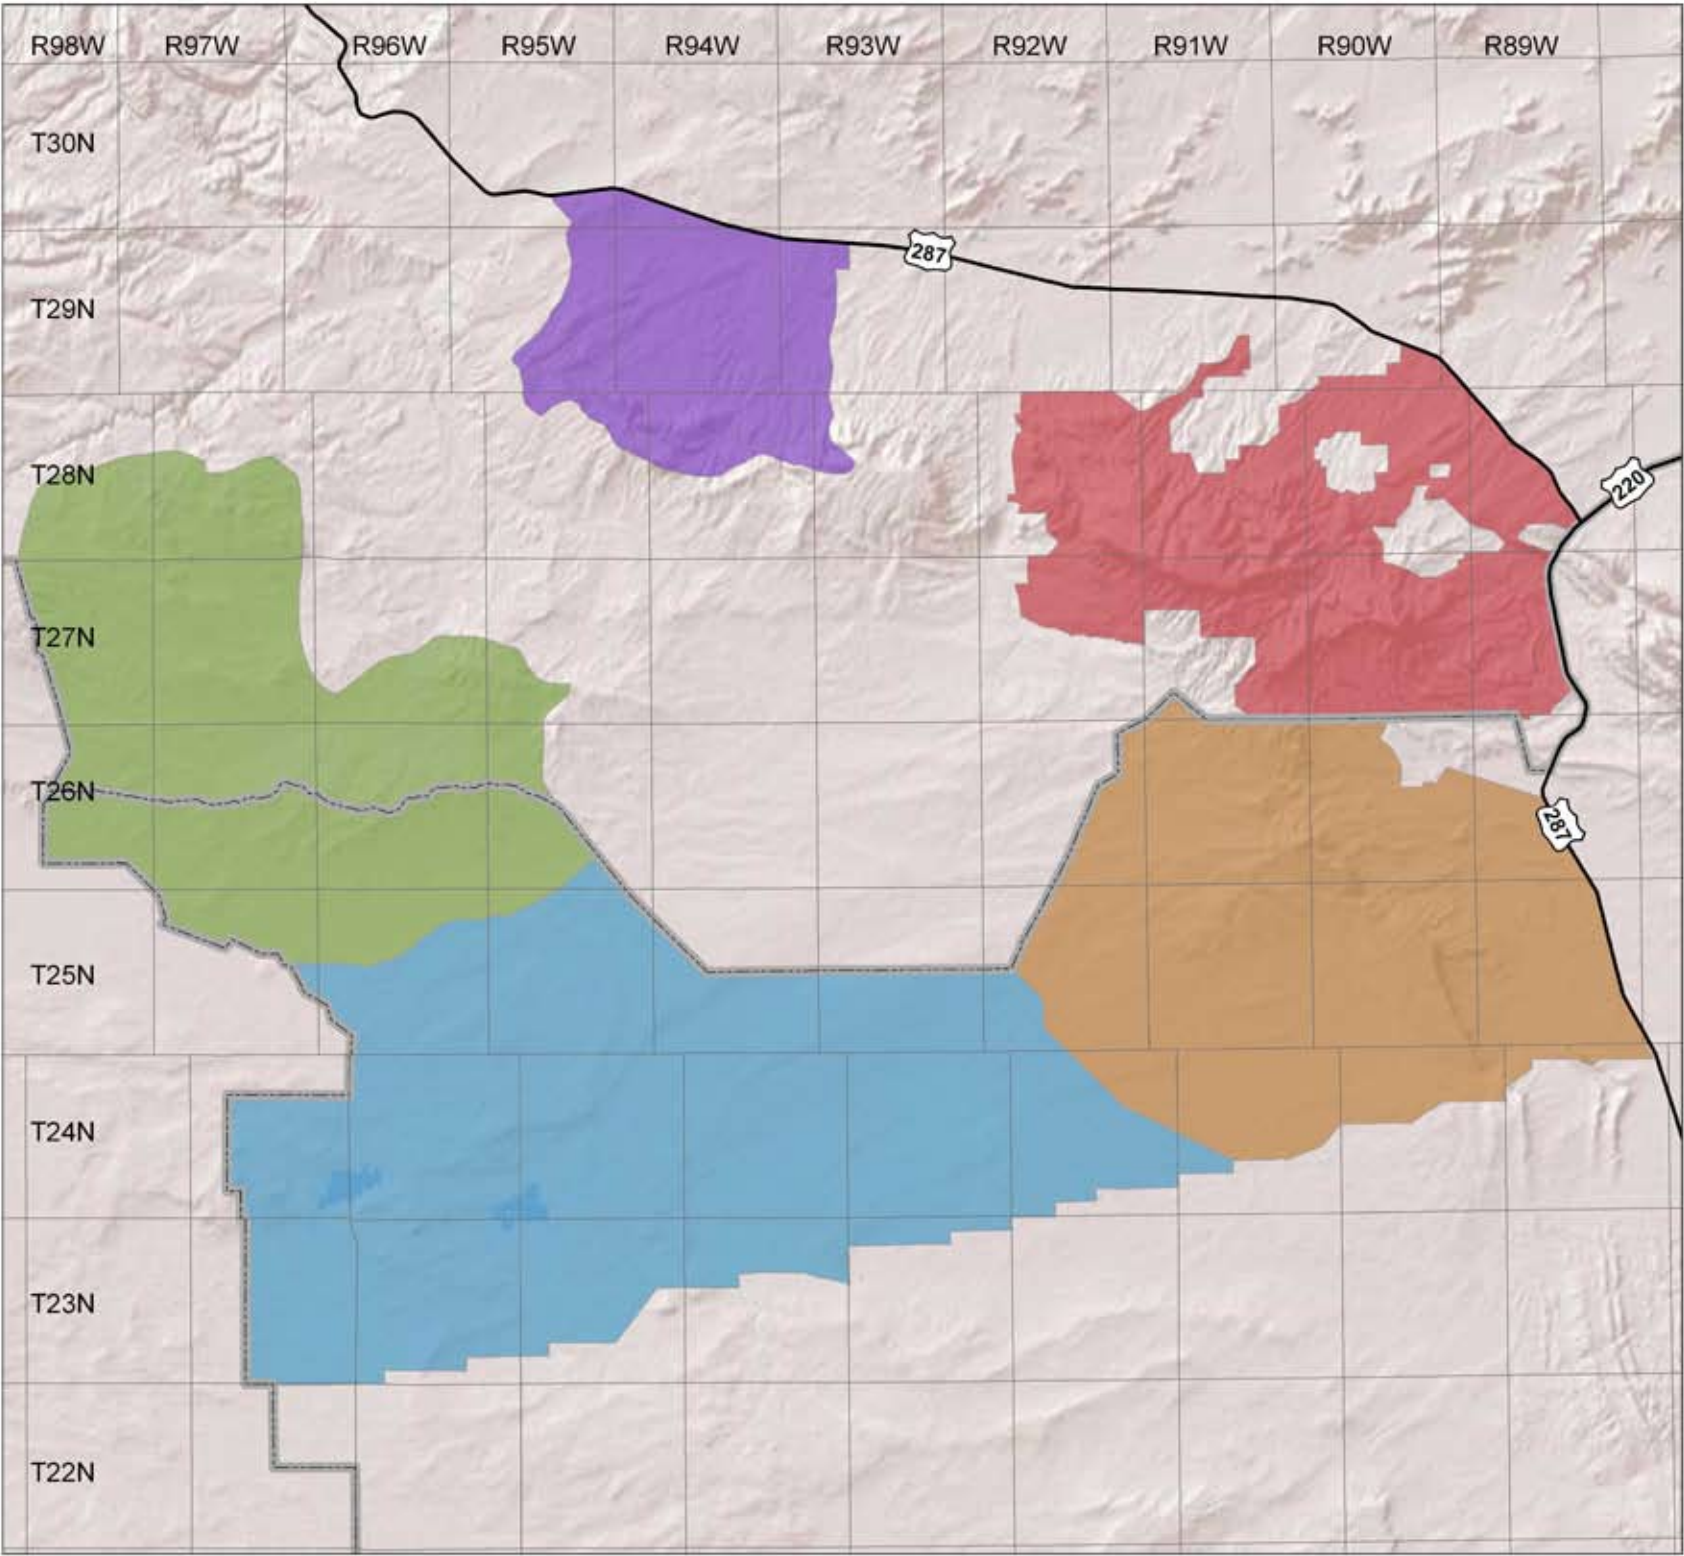

# Appendix 2 Red Desert Complex

- Field Office Boundary
- Herd Management Area**
- Antelope Hills
- Crooks Mountain
- Green Mountain
- Lost Creek
- Stewart Creek

Wyoming BLM Field Offices

No warranty is made by the Bureau of Land Management (BLM) for use of the data for purposes not intended by BLM.