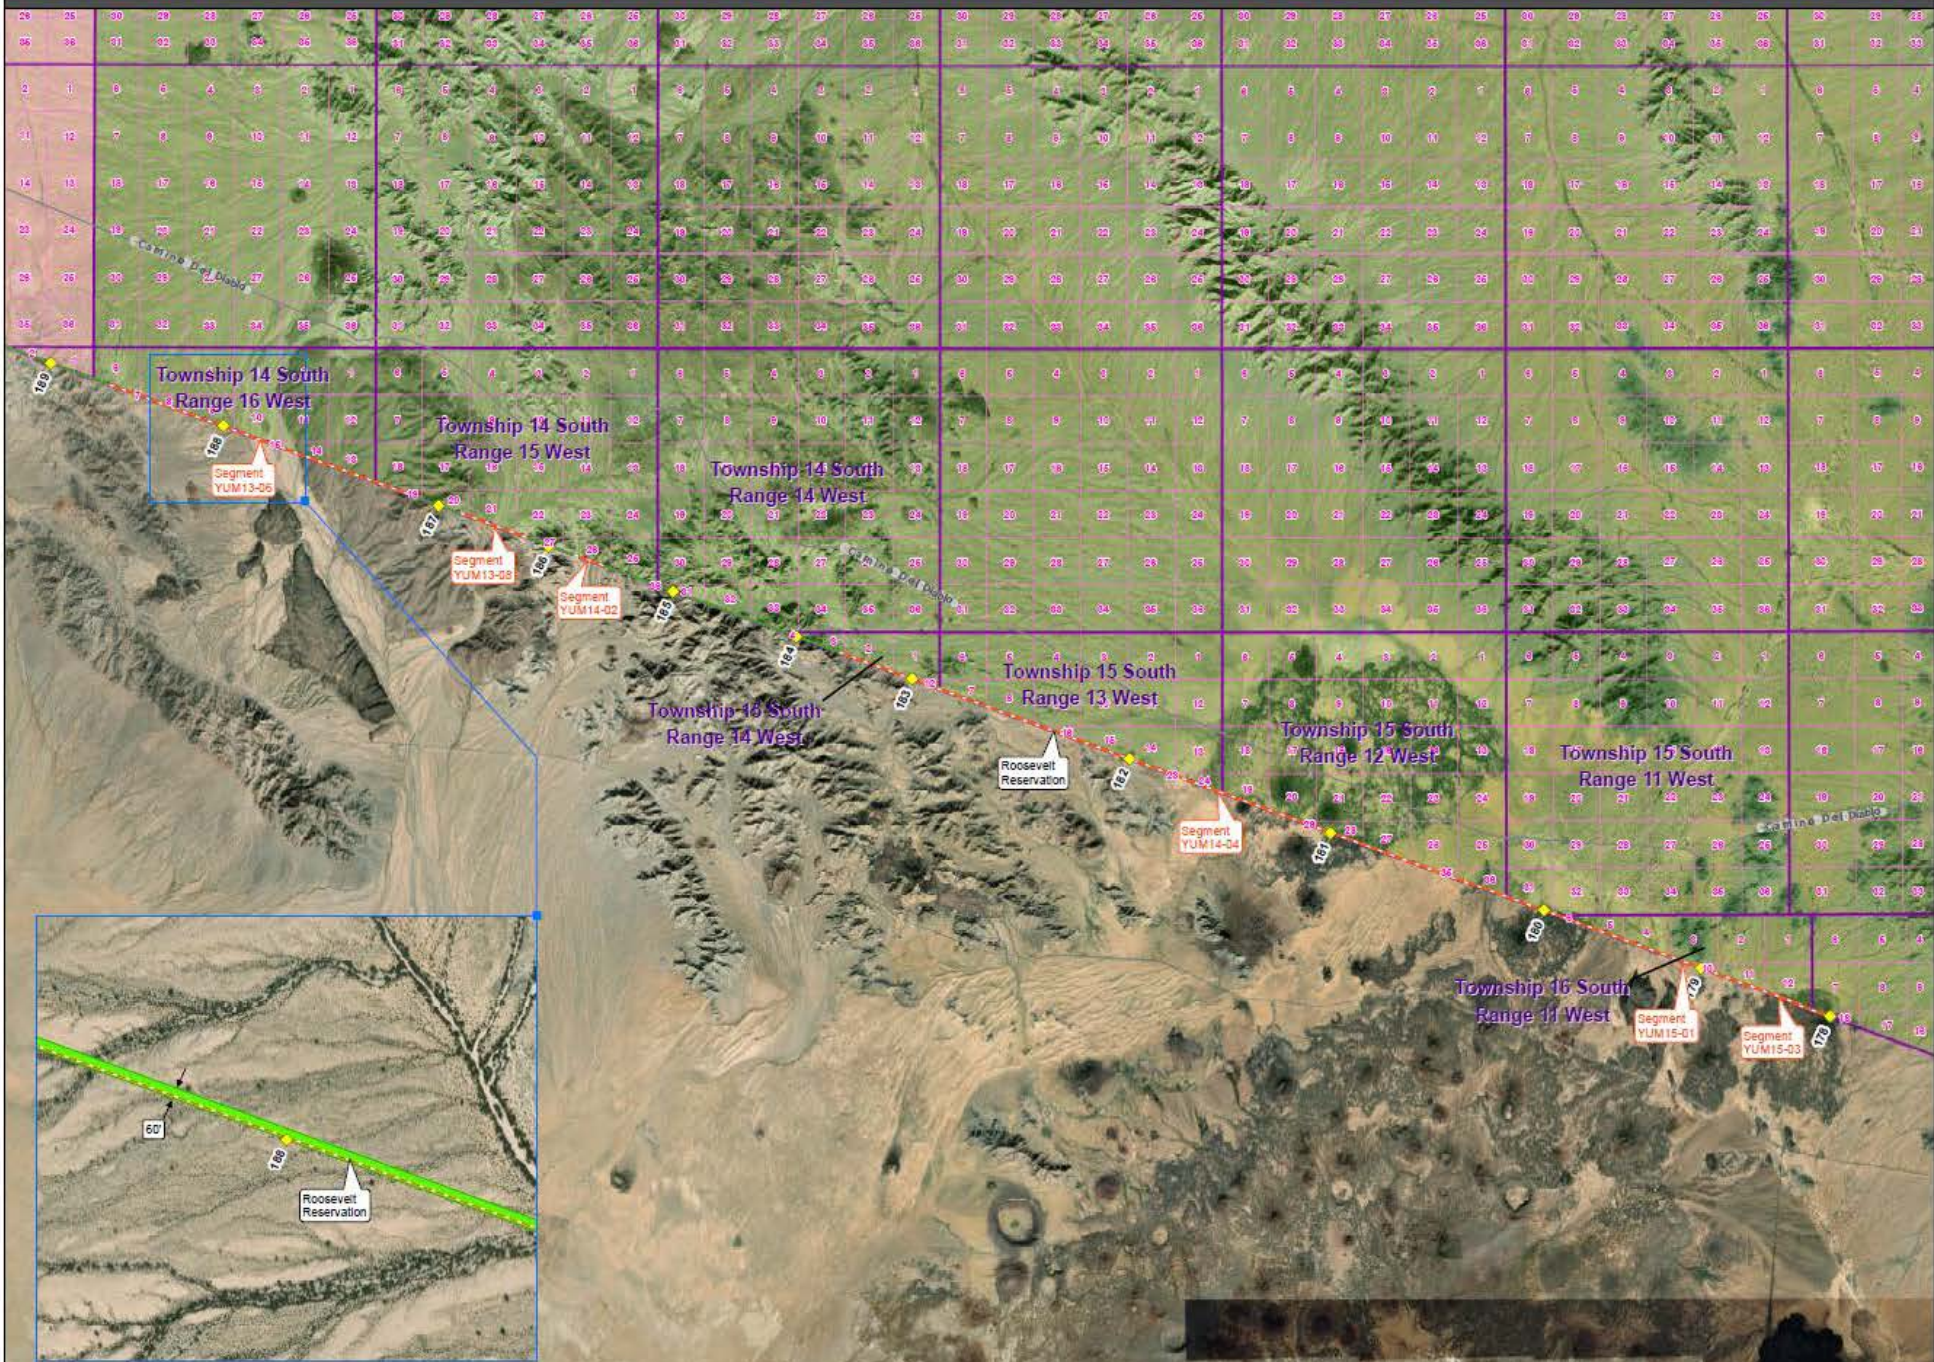

Yuma Project 3 - Cabeza Prieta National Wildlife Refuge

Yuma Sector - Wellton Station - Yuma County

Legend

- Proposed Fence Alignment
- Government Owned
- Federal
- State
- City or County
- Tribal
- Private
- Border Monuments
- Cabeza Prieta N.W.R.
- Barry M. Goldwater Range
- Township
- Range

August 7, 2019