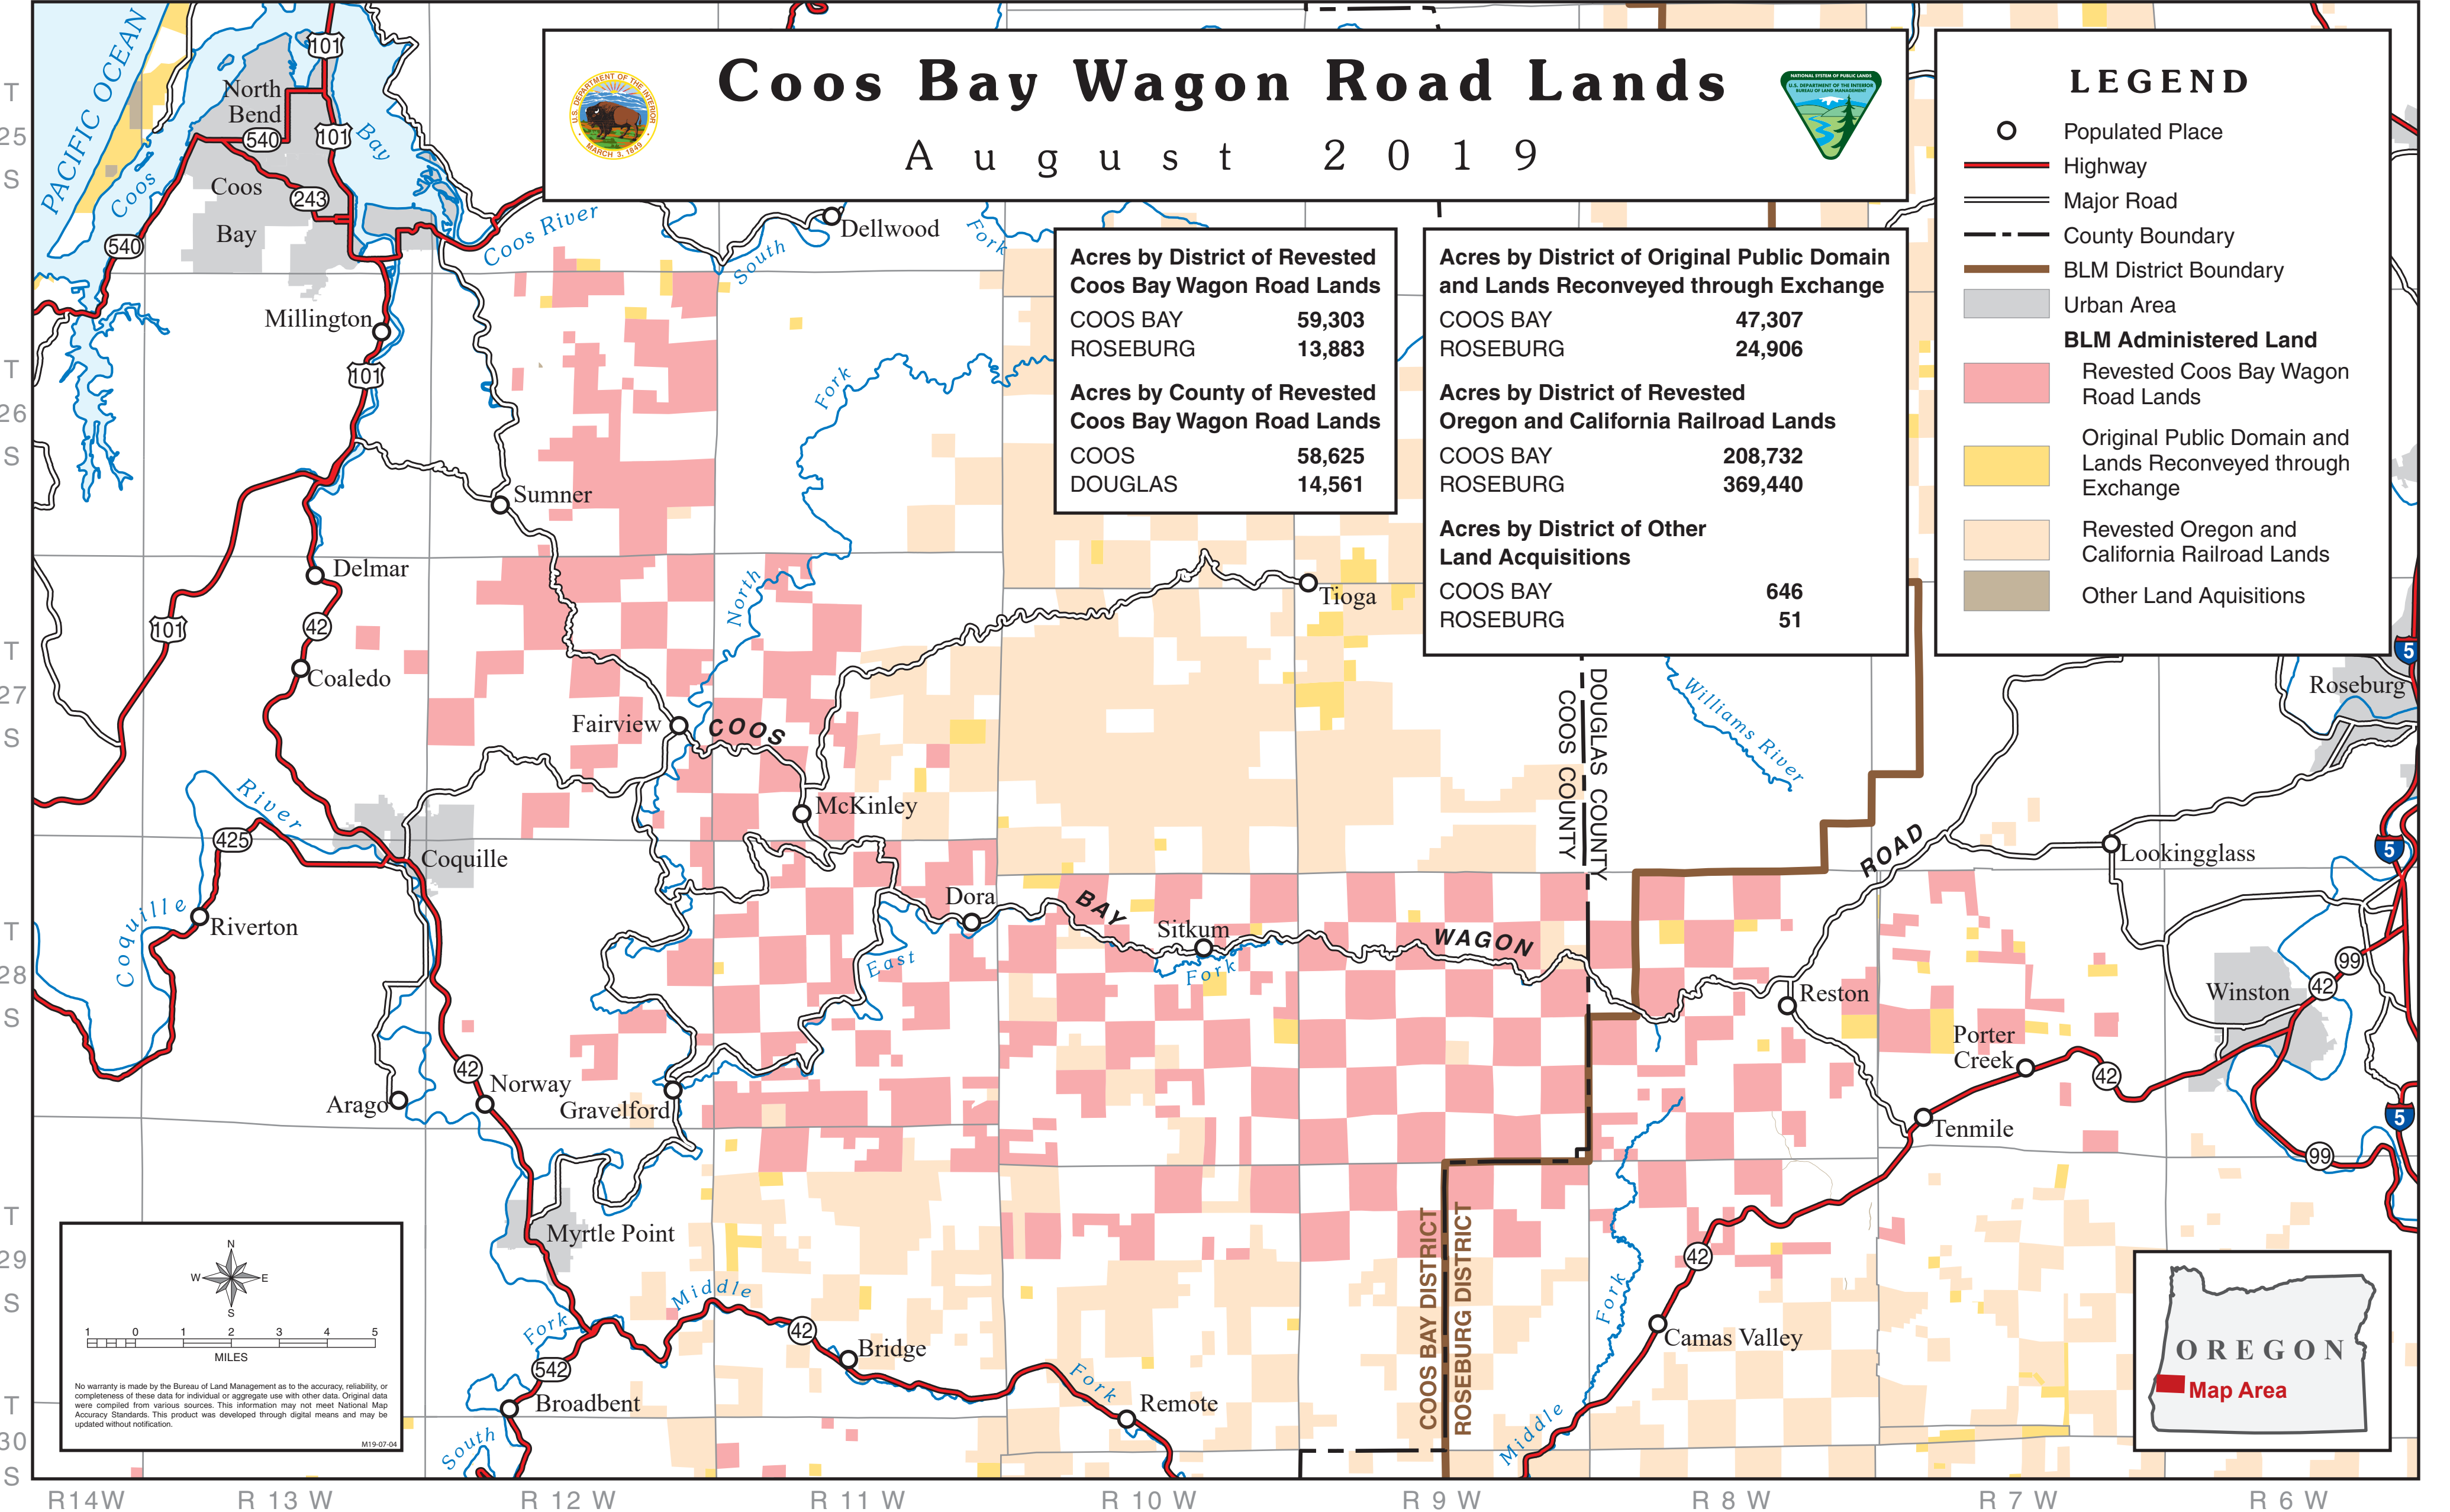

Coos Bay Wagon Road Lands

August 2019

LEGEND

- Populated Place
- Highway
- Major Road
- County Boundary
- BLM District Boundary
- Urban Area
- **BLM Administered Land**
- Revested Coos Bay Wagon Road Lands
- Original Public Domain and Lands Reconveyed through Exchange
- Revested Oregon and California Railroad Lands
- Other Land Acquisitions

Acres by District of Revested Coos Bay Wagon Road Lands	
COOS BAY	59,303
ROSEBURG	13,883

Acres by County of Revested Coos Bay Wagon Road Lands	
COOS	58,625
DOUGLAS	14,561

Acres by District of Original Public Domain and Lands Reconveyed through Exchange	
COOS BAY	47,307
ROSEBURG	24,906

Acres by District of Revested Oregon and California Railroad Lands	
COOS BAY	208,732
ROSEBURG	369,440

Acres by District of Other Land Acquisitions	
COOS BAY	646
ROSEBURG	51

1 0 1 2 3 4 5
MILES

No warranty is made by the Bureau of Land Management as to the accuracy, reliability, or completeness of these data for individual or aggregate use with other data. Original data were compiled from various sources. This information may not meet National Map Accuracy Standards. This product was developed through digital means and may be updated without notification.

M19-07-04

T 25 S
T 26 S
T 27 S
T 28 S
T 29 S
T 30 S

R 14 W R 13 W R 12 W R 11 W R 10 W R 9 W R 8 W R 7 W R 6 W