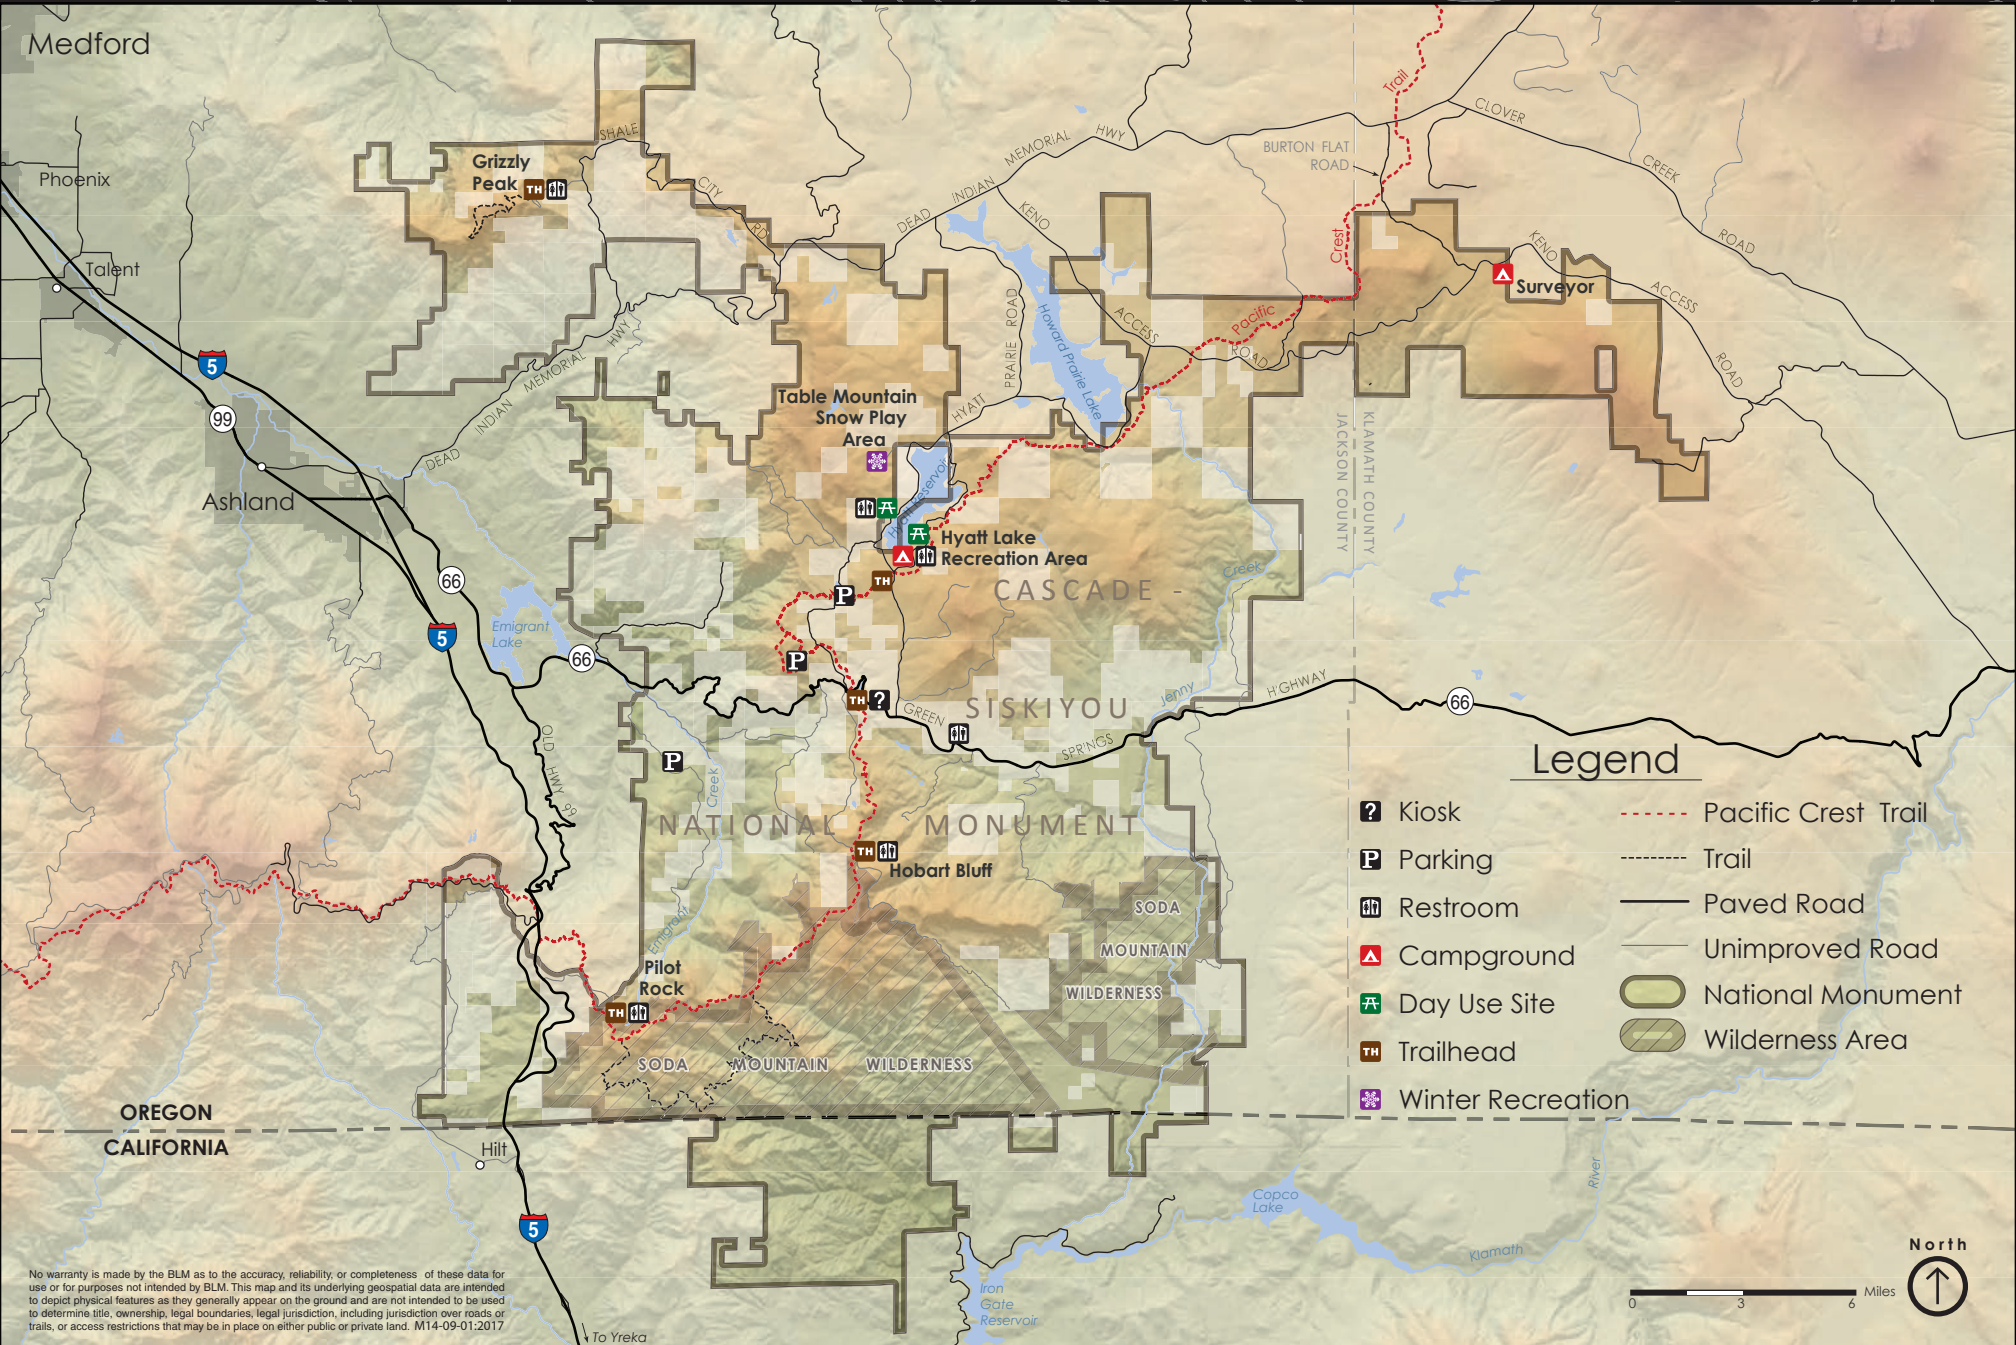

Cascade-Siskiyou National Monument

Legend

- Kiosk
- Parking
- Restroom
- Campground
- Day Use Site
- Trailhead
- Winter Recreation
- Pacific Crest Trail
- Trail
- Paved Road
- Unimproved Road
- National Monument
- Wilderness Area