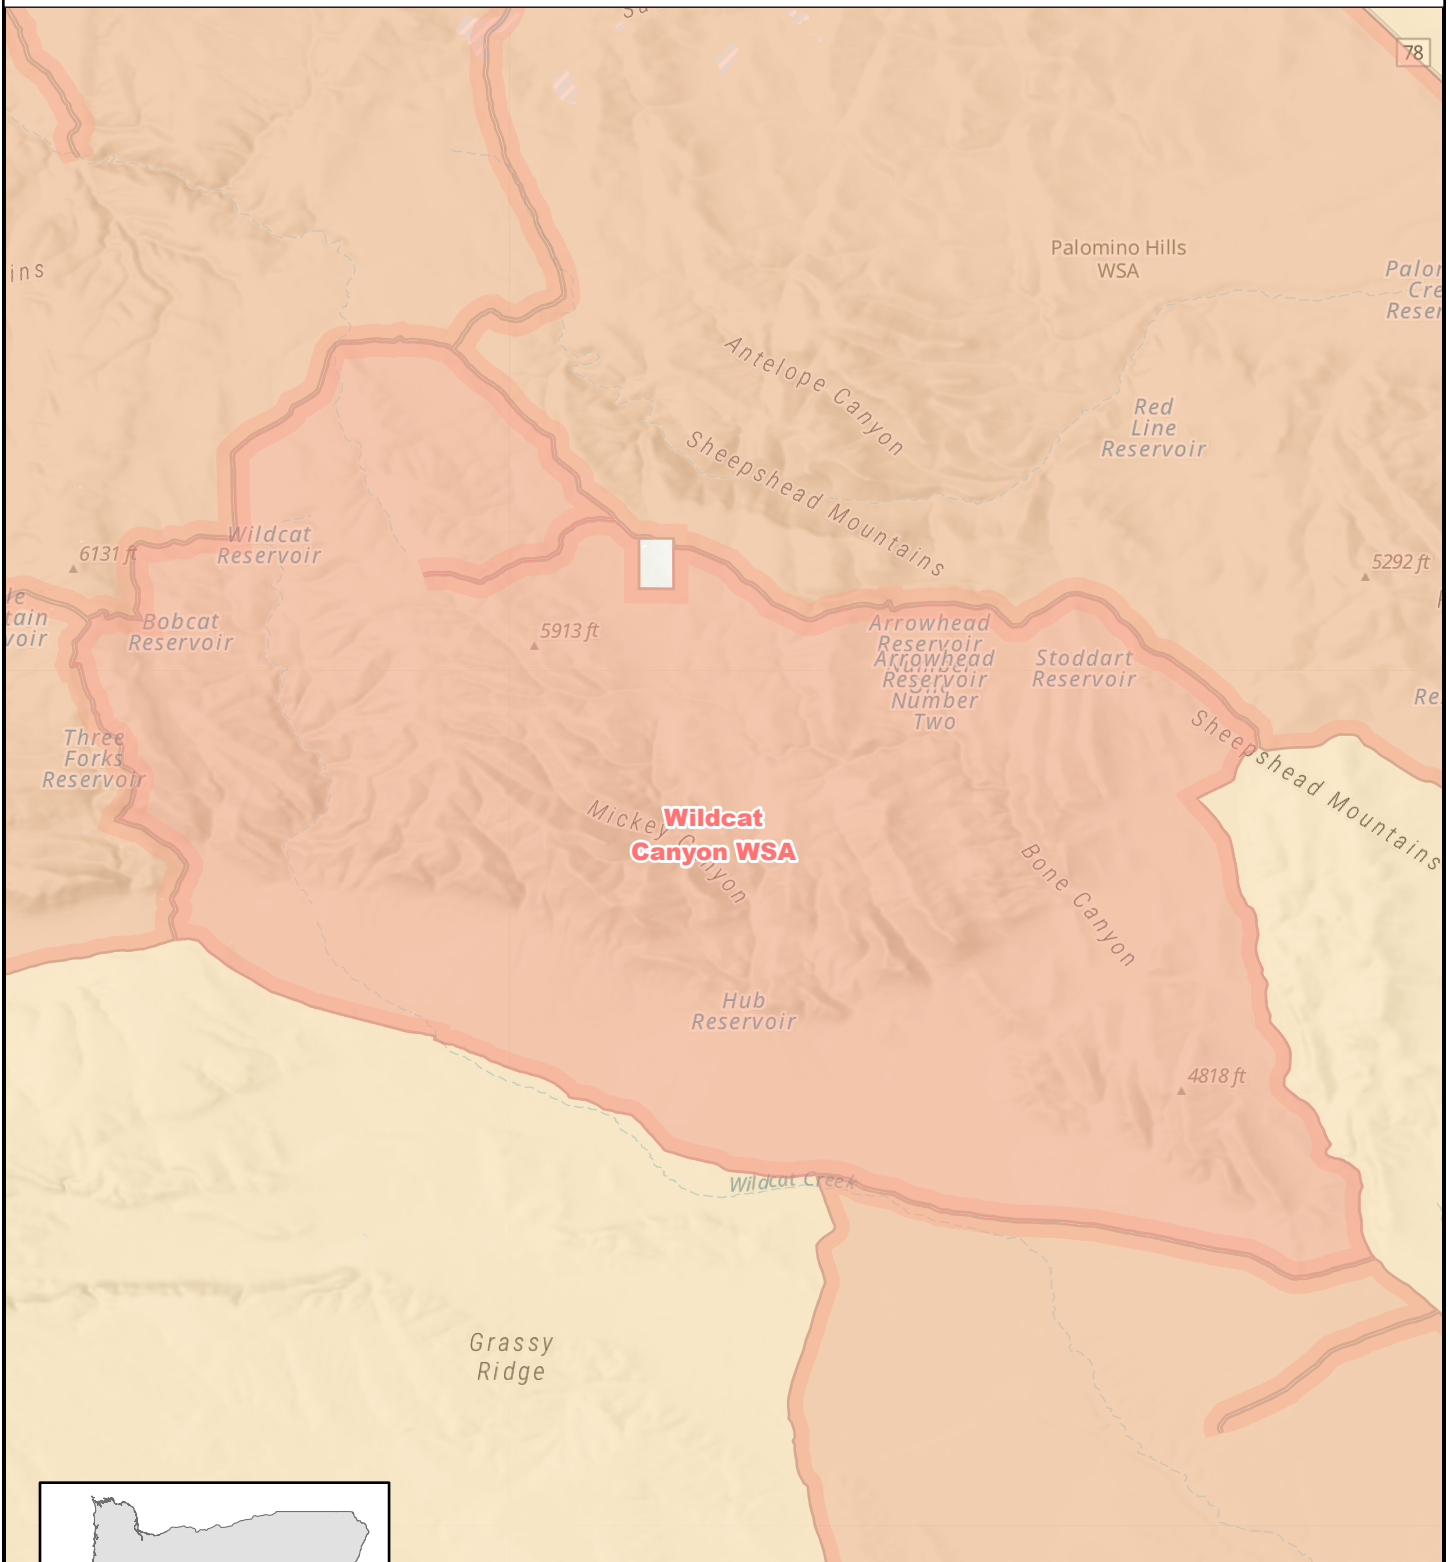

Wildcat Canyon WSA

Bureau of Land Management
Oregon/Washington State Office

1 0 1 2 Miles

U.S. DEPARTMENT OF THE INTERIOR
BUREAU OF LAND MANAGEMENT