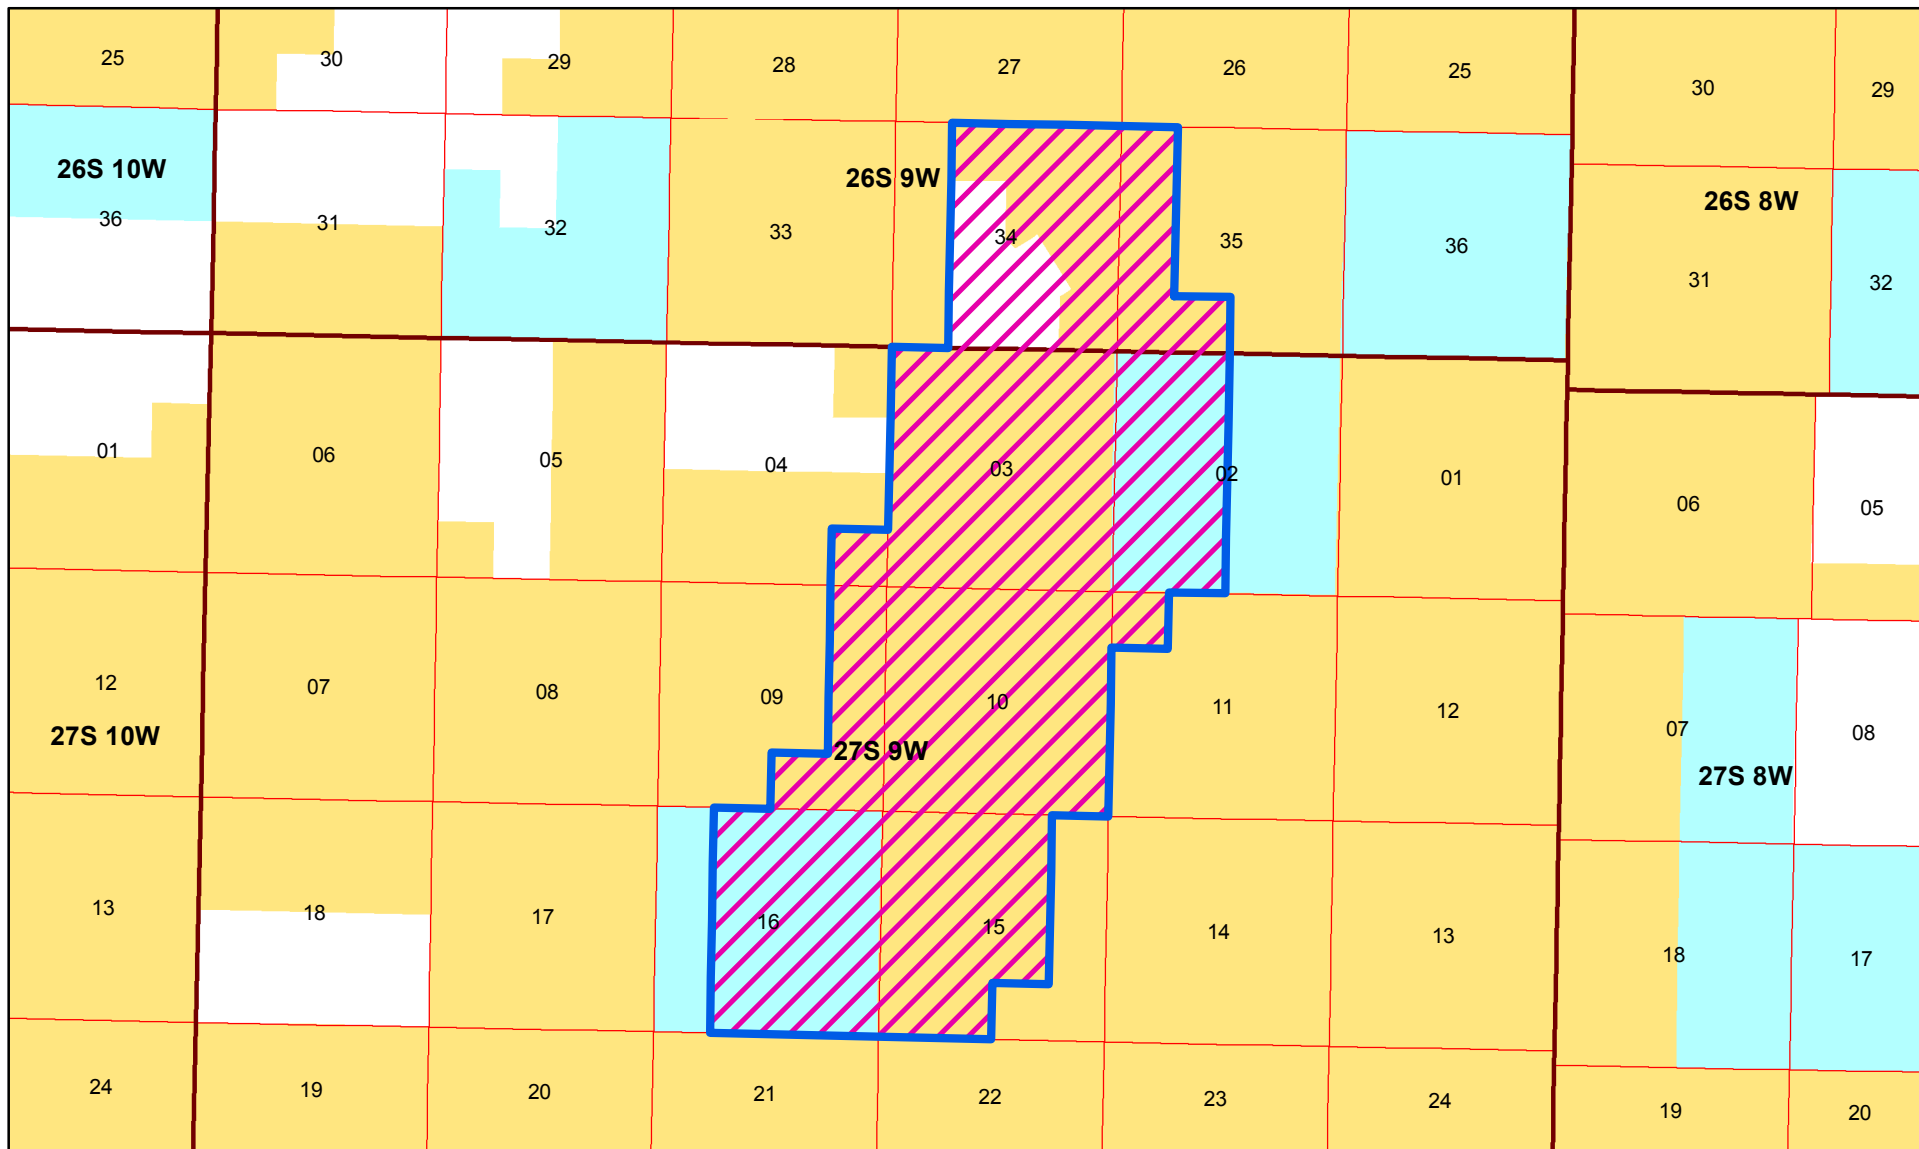

ROOSEVELT HOT SPRINGS (GEO)

BEAVER County of Utah

Effective Date: 4/19/1976

PA= Formation Name

PA= Initial PA UTU 0665830

Oil and Gas Unit Agreement

Oil and Gas Lease Parcels

Authorized Oil and Gas Lease Parcels

Pending Oil and Gas Lease Parcels

SITLA Oil and Gas Lease Parcels

UTU 066583X

Acres: 2320.0

Bureau of Land Management (BLM)

US Forest Service (USFS)

National Park Service (NPS)

Indian Reservation (IR)

State

Private

Township

Section

Date: 1/17/2018