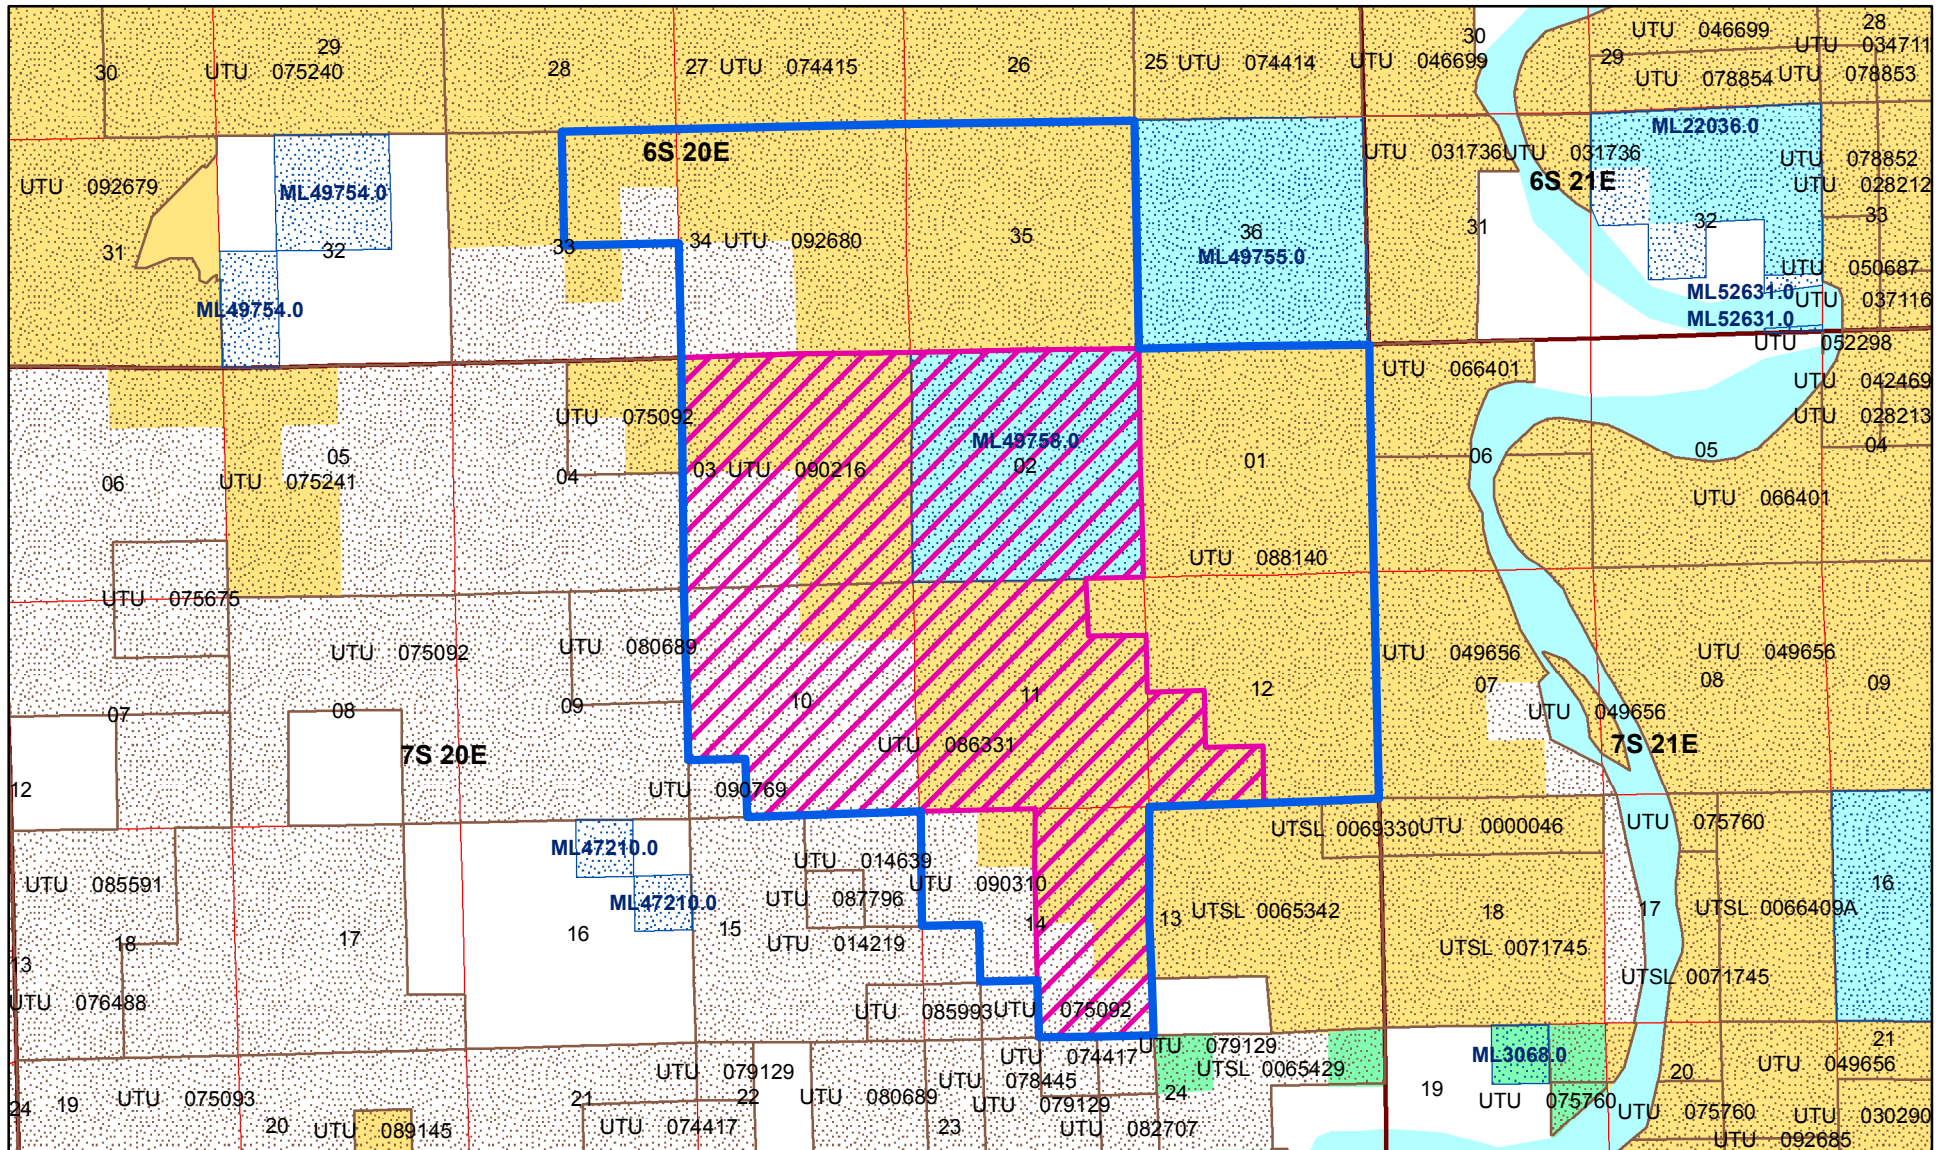

OURAY PARK II

UINTAH County of Utah

Effective Date: 6/2/2014

- PA= Formation Name**
- PA= Green River-Wasatch A
UTU 090211A
 - Oil and Gas Unit Agreement

- Oil and Gas Lease Parcels**
- Authorized Oil and Gas Lease Parcels
 - Pending Oil and Gas Lease Parcels
 - SITLA Oil and Gas Lease Parcels

UTU 090211X
Acres: 5767.84

- Bureau of Land Management (BLM)
- US Forest Service (USFS)
- National Park Service (NPS)
- Indian Reservation (IR)
- State
- Private
- Township
- Section

Date: 11/15/2018