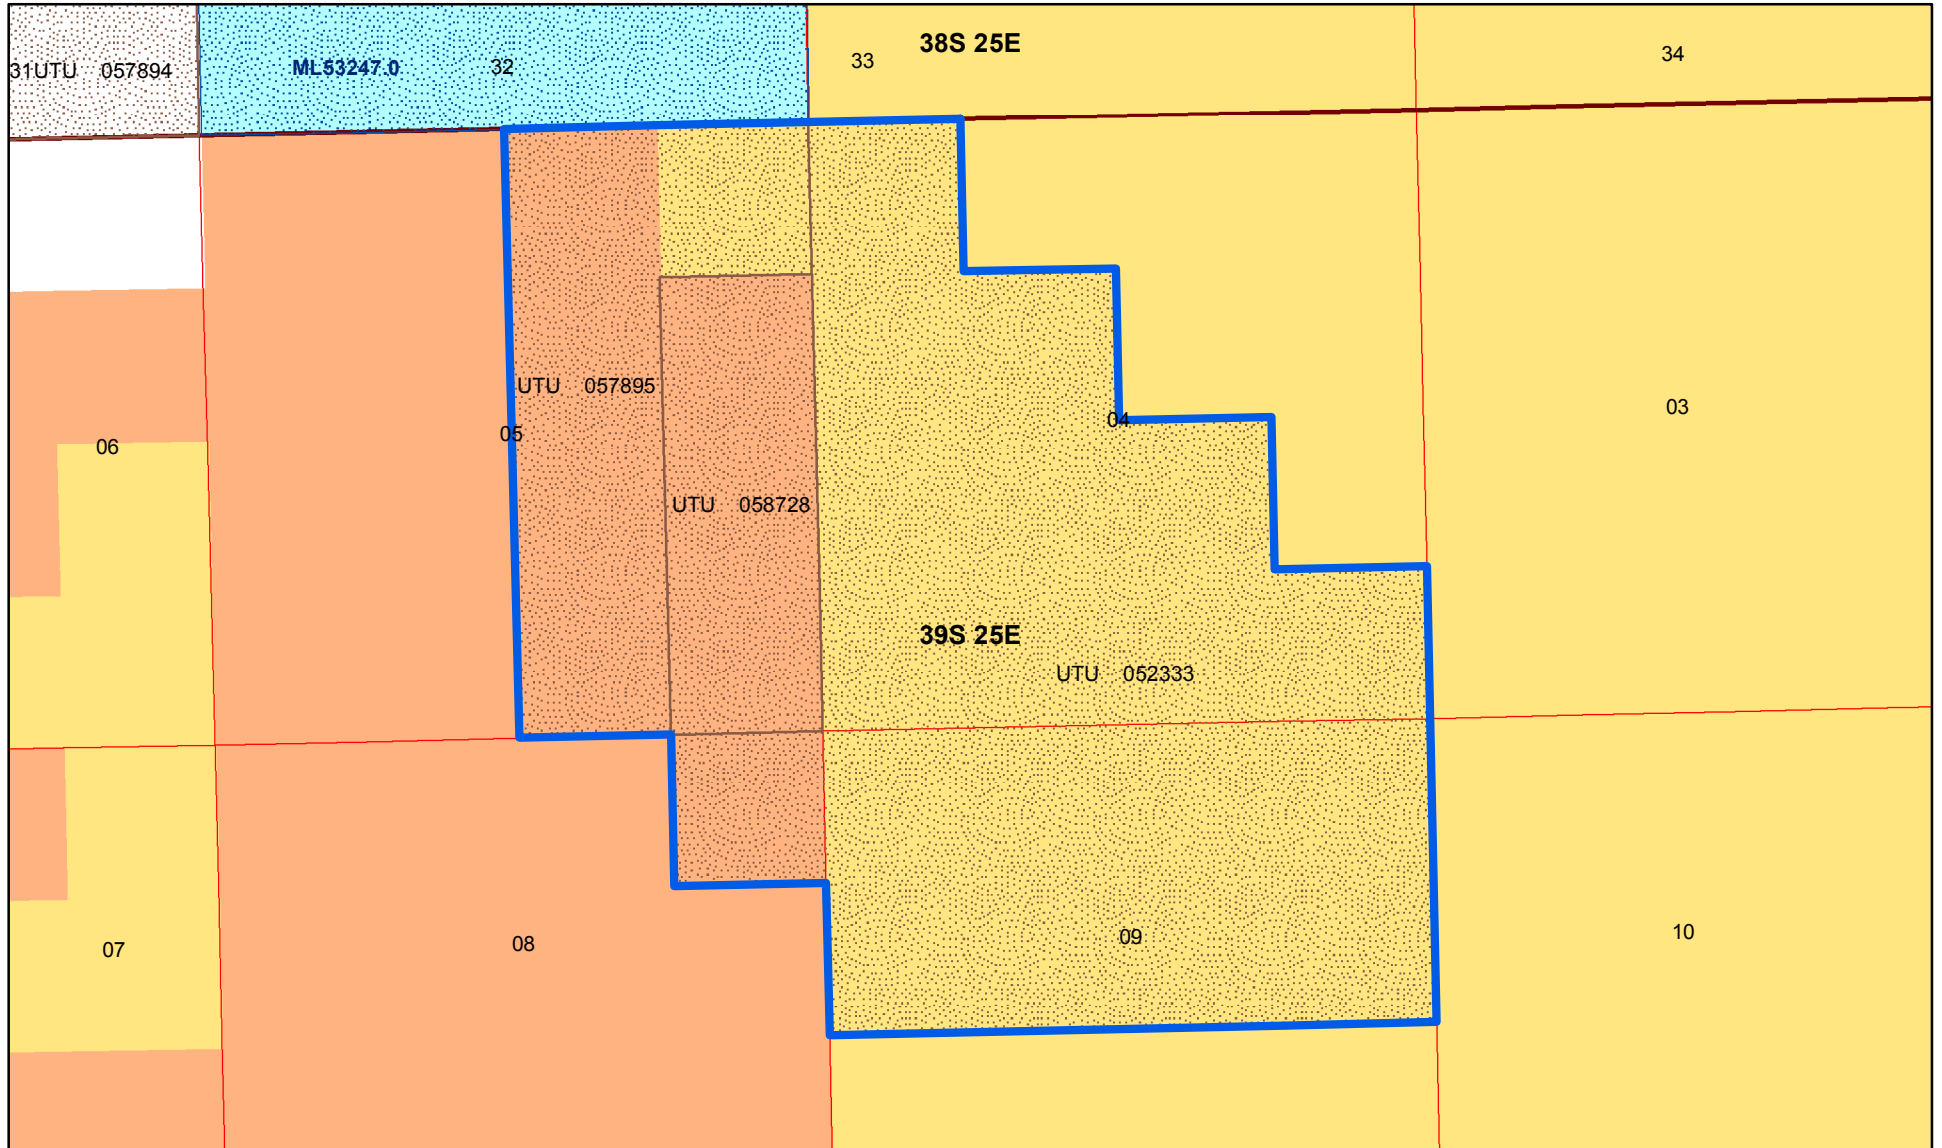

# KIVA (UPPER ISMAY)

SAN JUAN County of Utah

Effective Date: 7/1/1987

Oil and Gas Unit Agreement

### Oil and Gas Lease Parcels

- Authorized Oil and Gas Lease Parcels
- Pending Oil and Gas Lease Parcels
- SITLA Oil and Gas Lease Parcels

**UTU 0630870**

Acres: 2320.0

- Bureau of Land Management (BLM)
- US Forest Service (USFS)
- National Park Service (NPS)
- Indian Reservation (IR)
- State
- Private
- Township
- Section