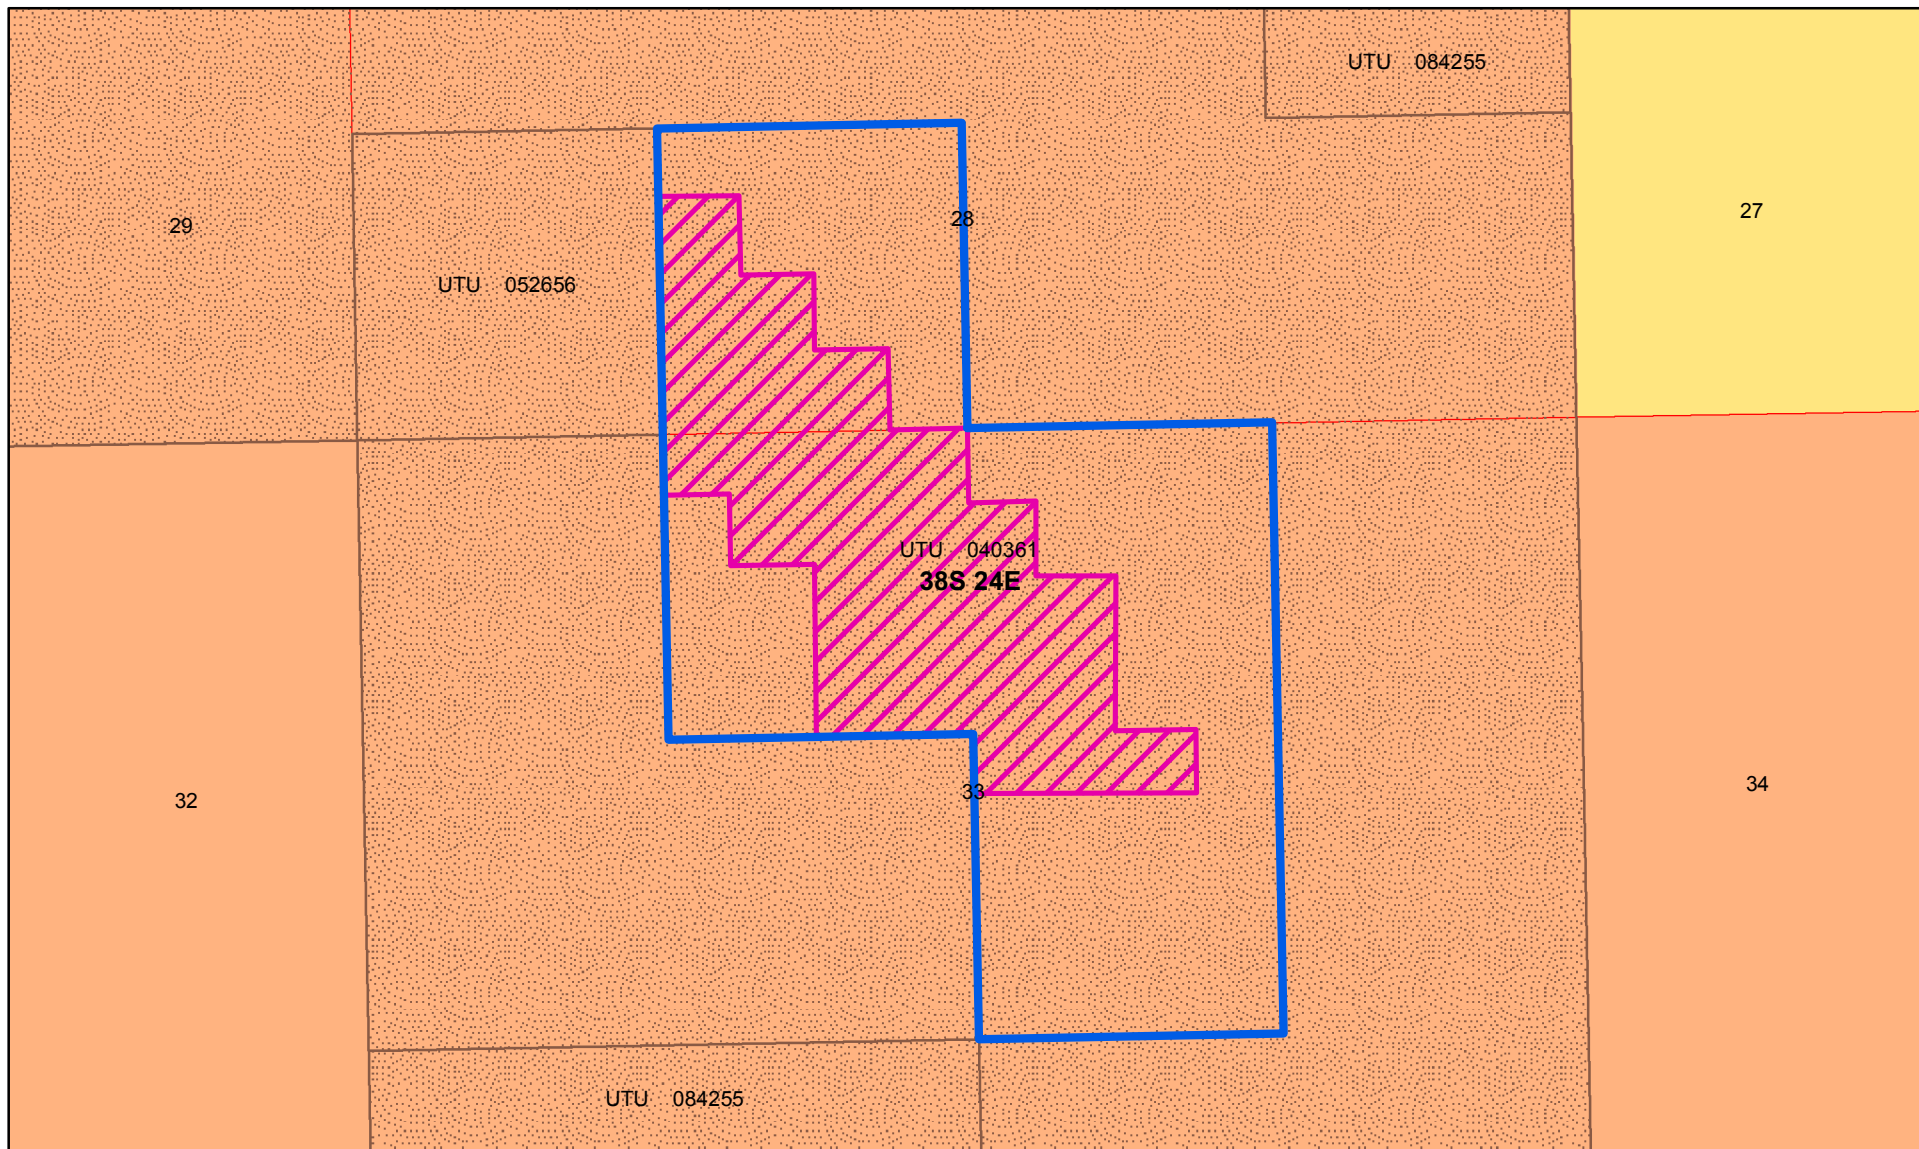

BANNOCK

SAN JUAN County of Utah

Effective Date: 4/25/1988

PA= Formation Name

Oil and Gas Lease Parcels

UTU 060786X

Acres: 160.00

PA= Ismay "A" PA UTU 060786A

Indian Reservation (IR)

State

Private

Township

Section

Date: 1/11/2018