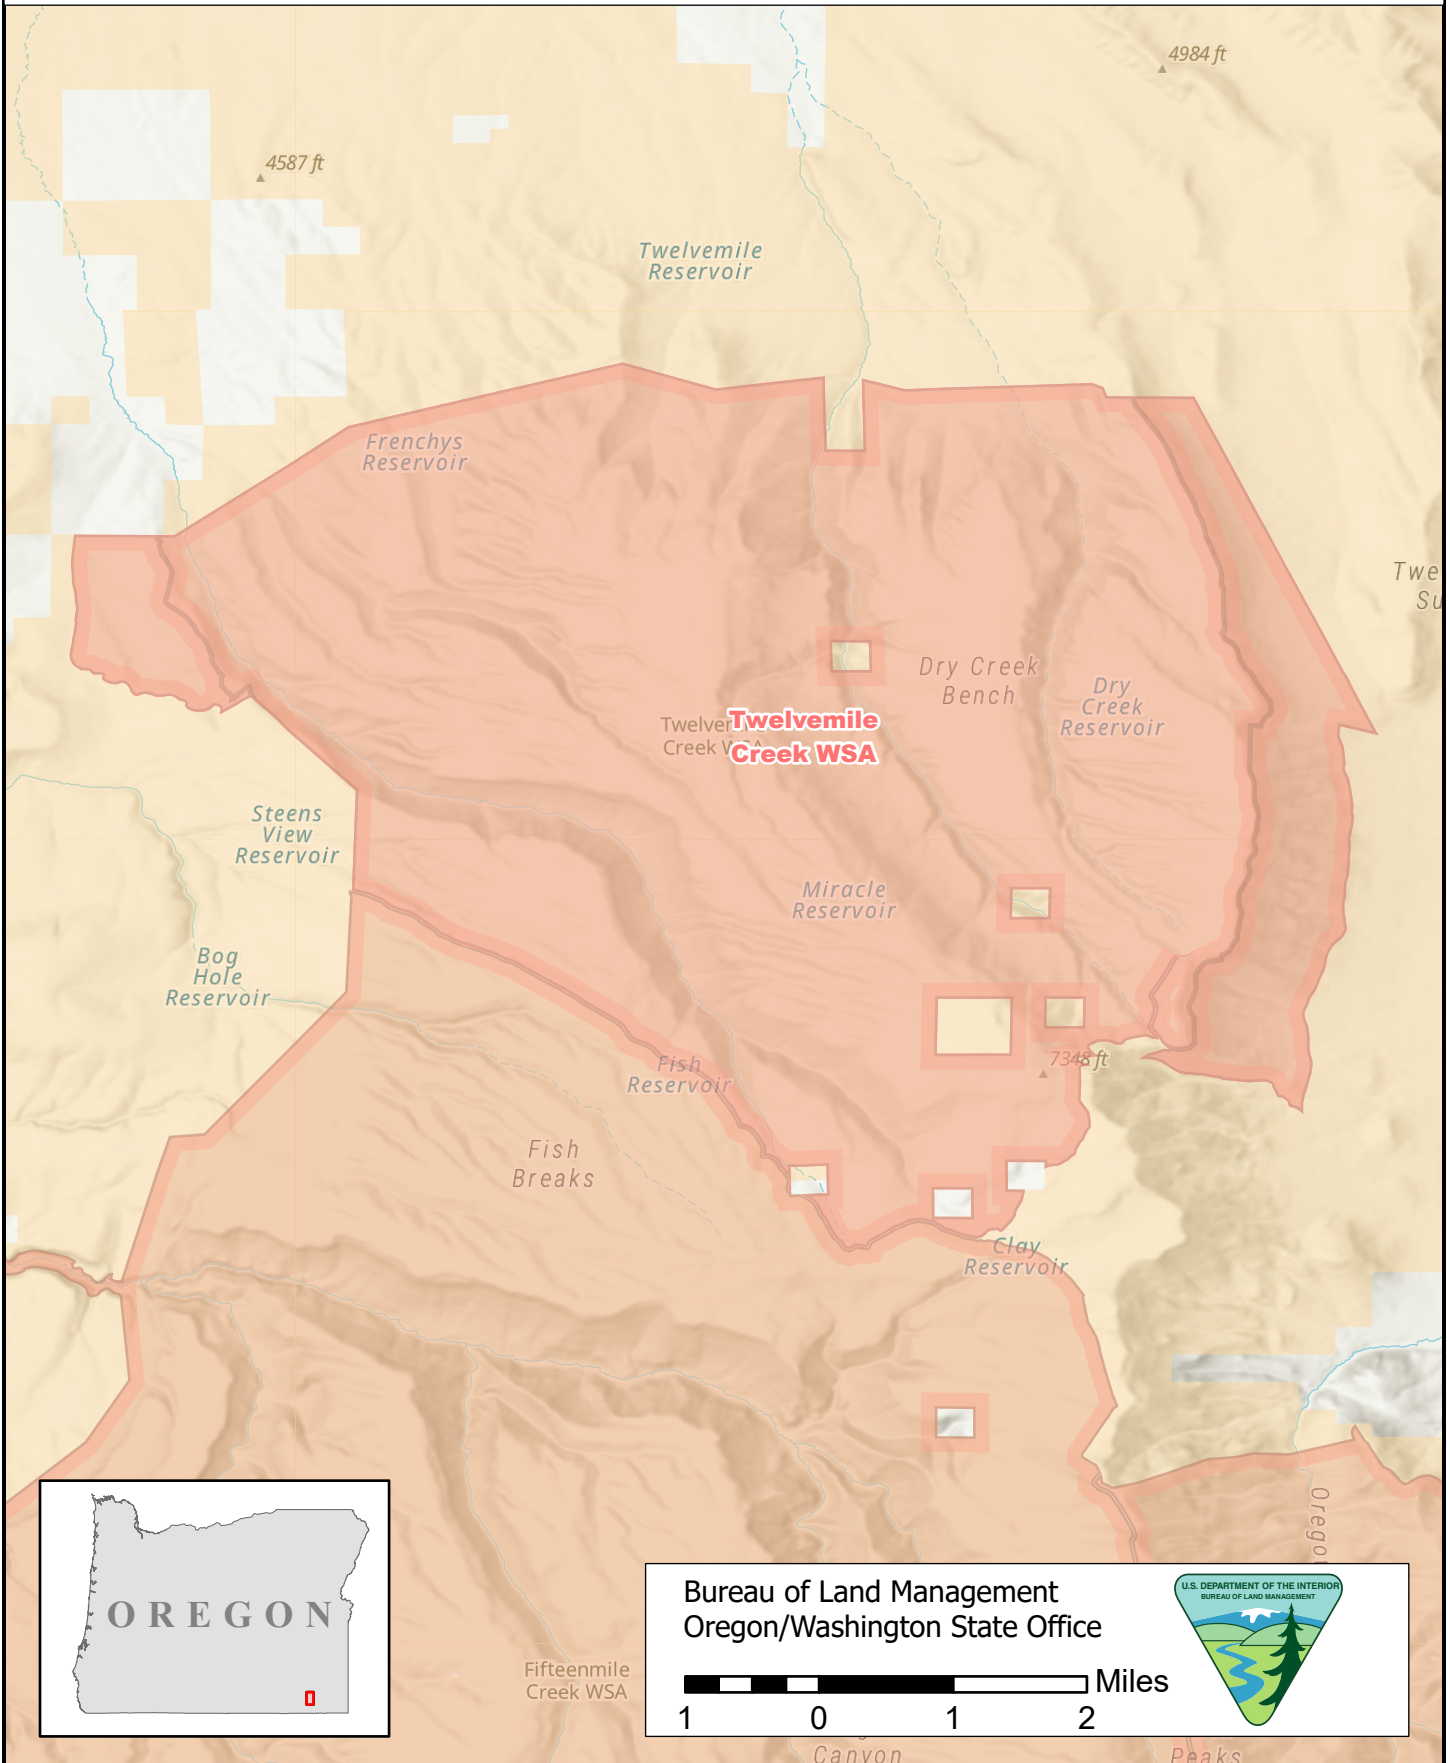

Twelvemile Creek WSA

Bureau of Land Management
Oregon/Washington State Office

1 0 1 2 Miles

U.S. DEPARTMENT OF THE INTERIOR
BUREAU OF LAND MANAGEMENT