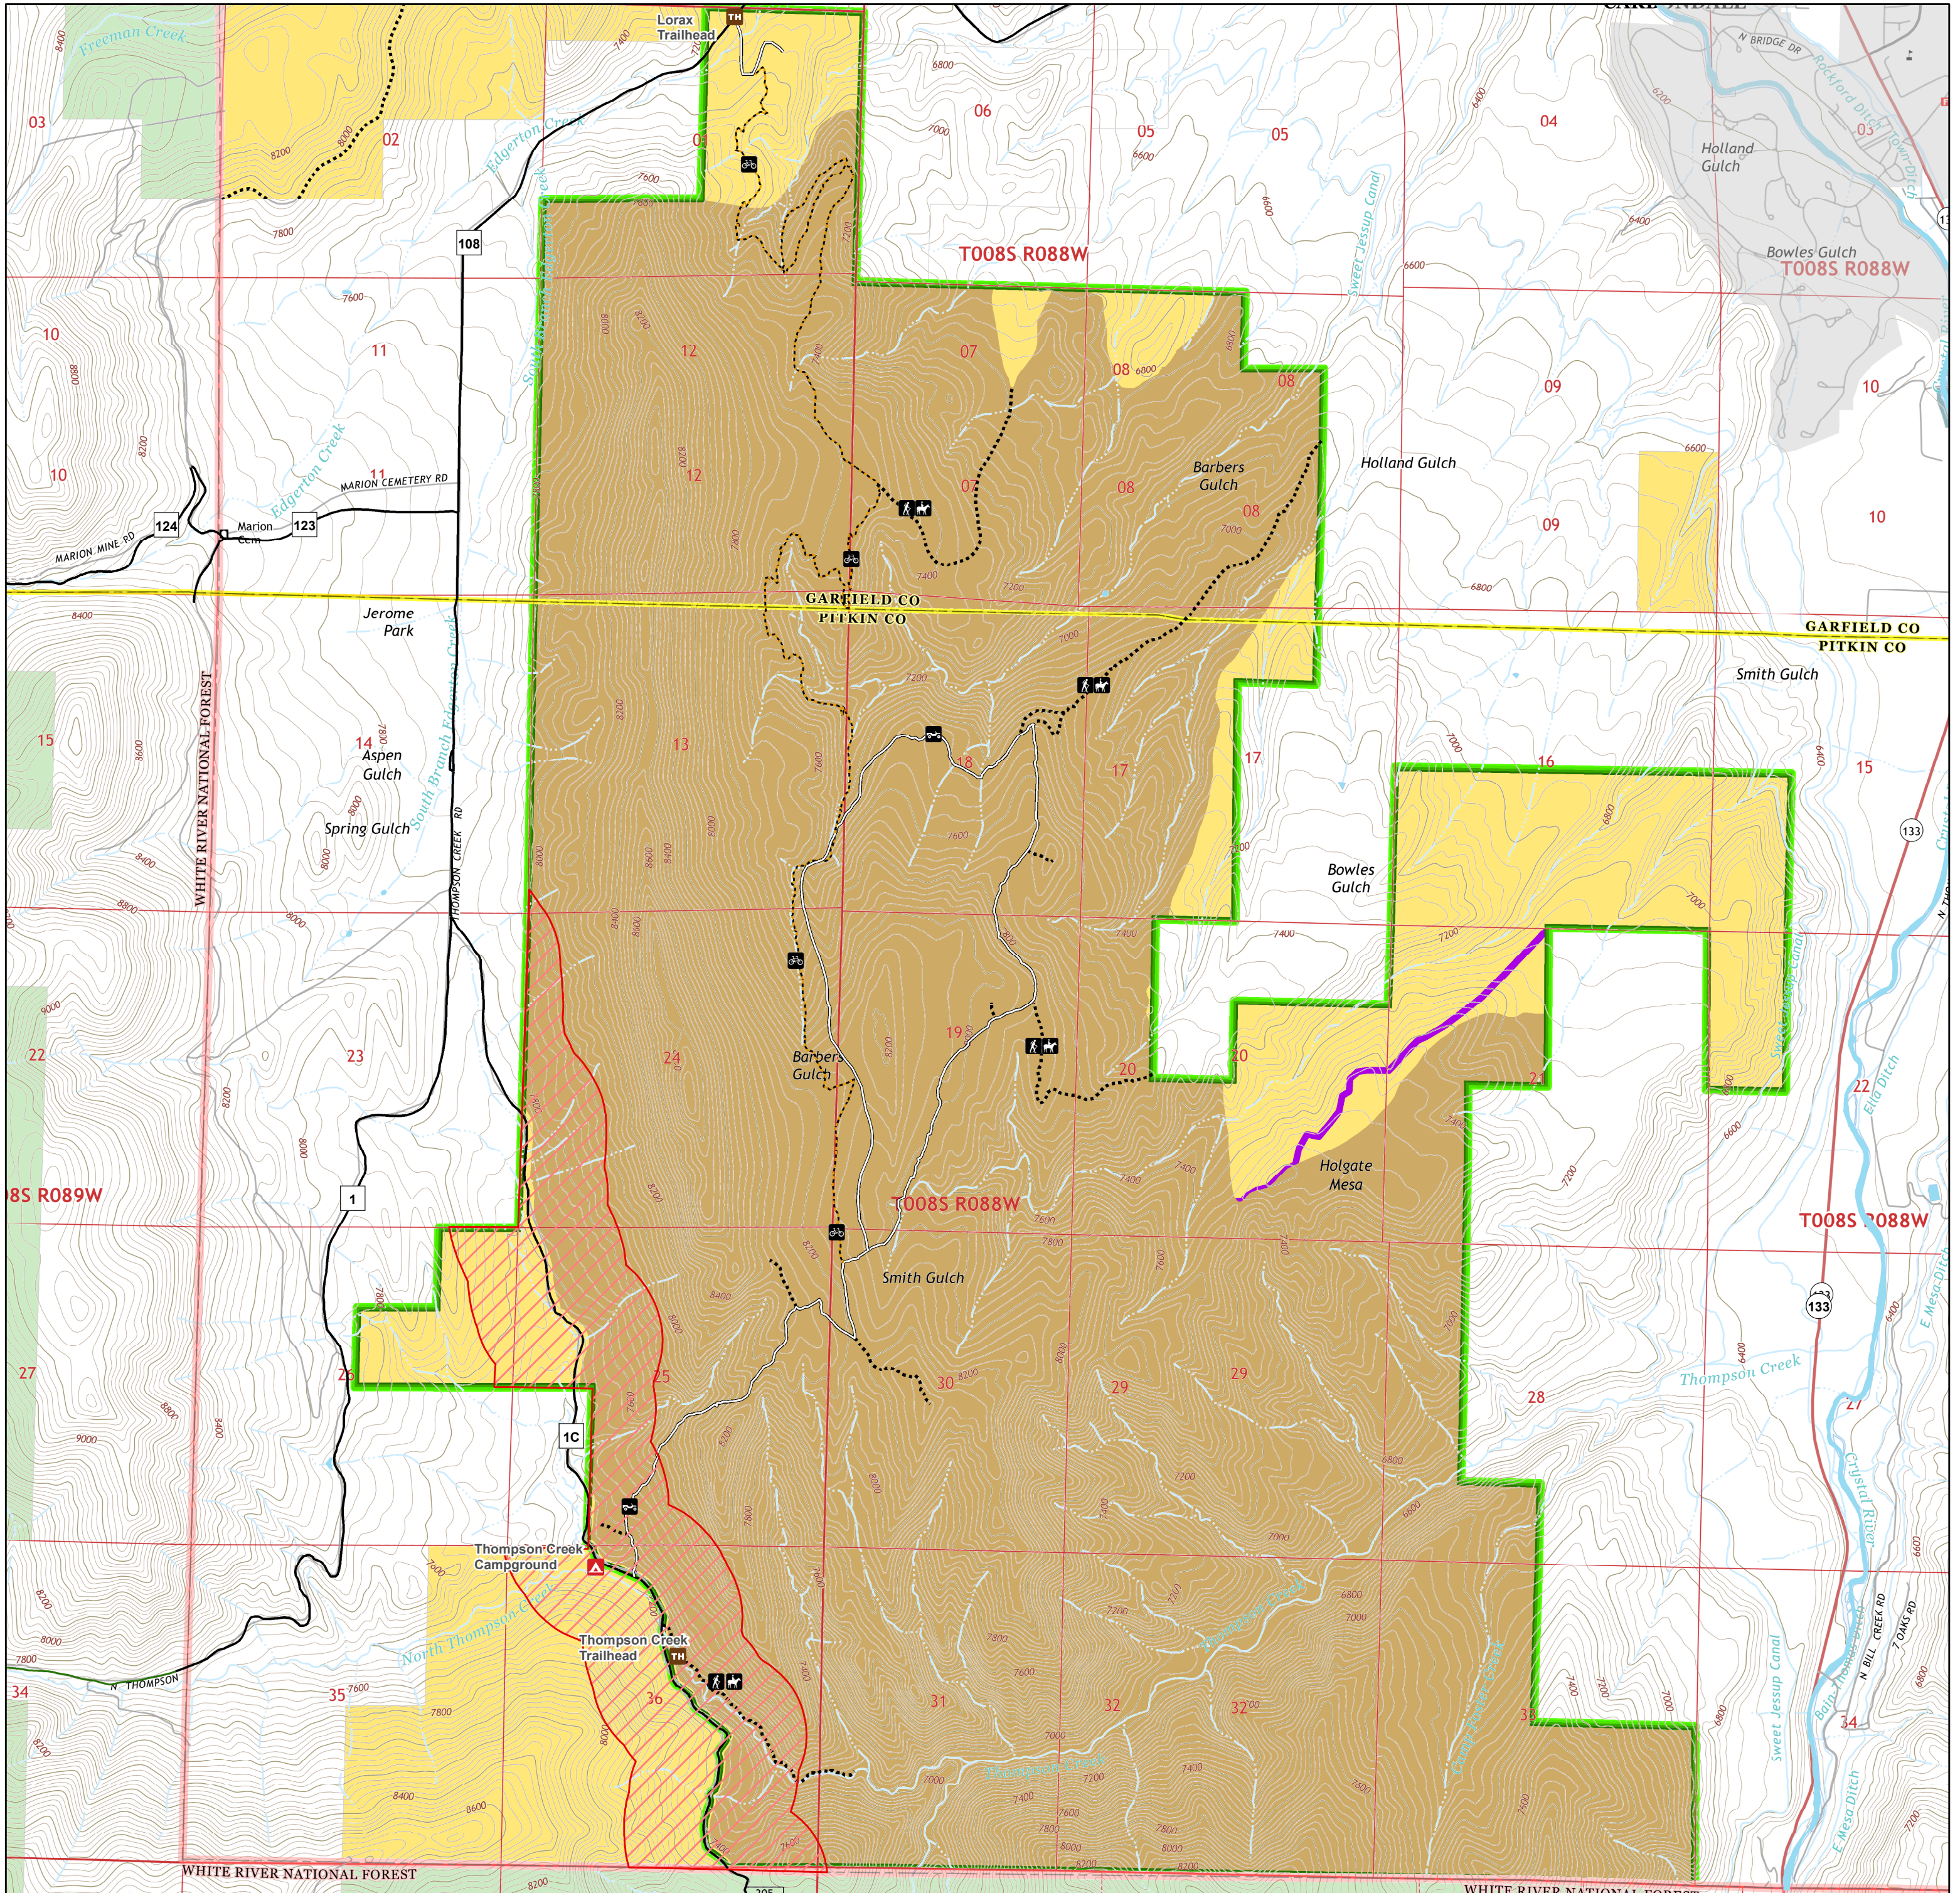

Thompson Creek ERMA- Colorado River Valley Field Office

- ▲ Campground
- TH Trail Head

BLM Routes

- Open to Bikes, Hikers, Equestrians
- ⋯ Open to Hikers, Equestrian, and Livestock
- Open to all Modes of Transportation

- ▭ Camping only in Designated Sites

- ▭ Thompson Creek ERMA
- ▭ Thompson Creek ACEC

- ▭ Lands Managed For Wilderness Characteristics

Land Ownership

- ▭ Bureau of Land Management
- ▭ Private
- ▭ State Wildlife Area
- ▭ US Forest Service