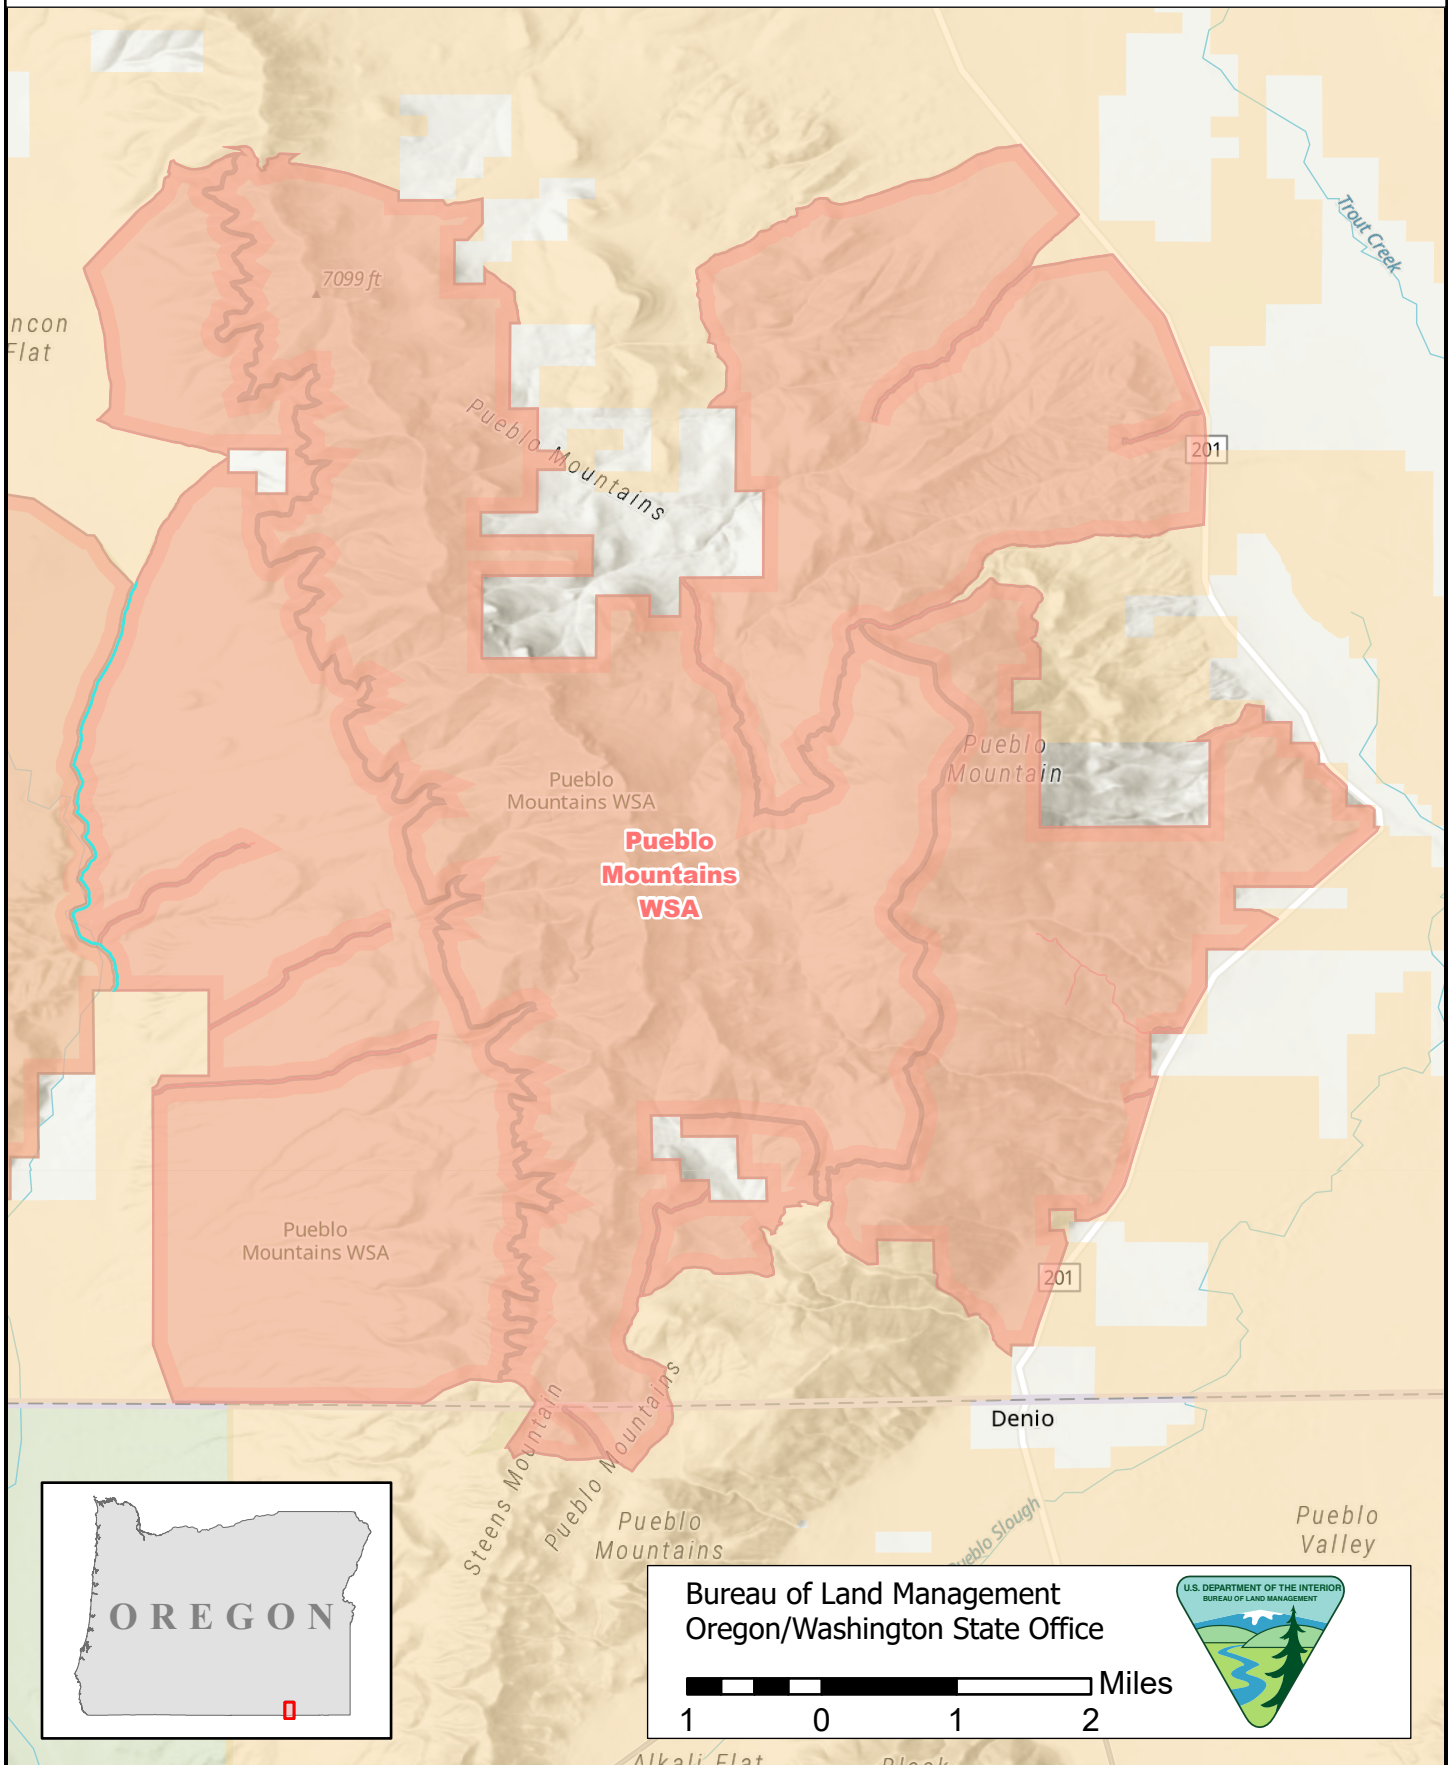

Pueblo Mountains WSA

Bureau of Land Management
Oregon/Washington State Office

0 1 2 Miles

U.S. DEPARTMENT OF THE INTERIOR
BUREAU OF LAND MANAGEMENT