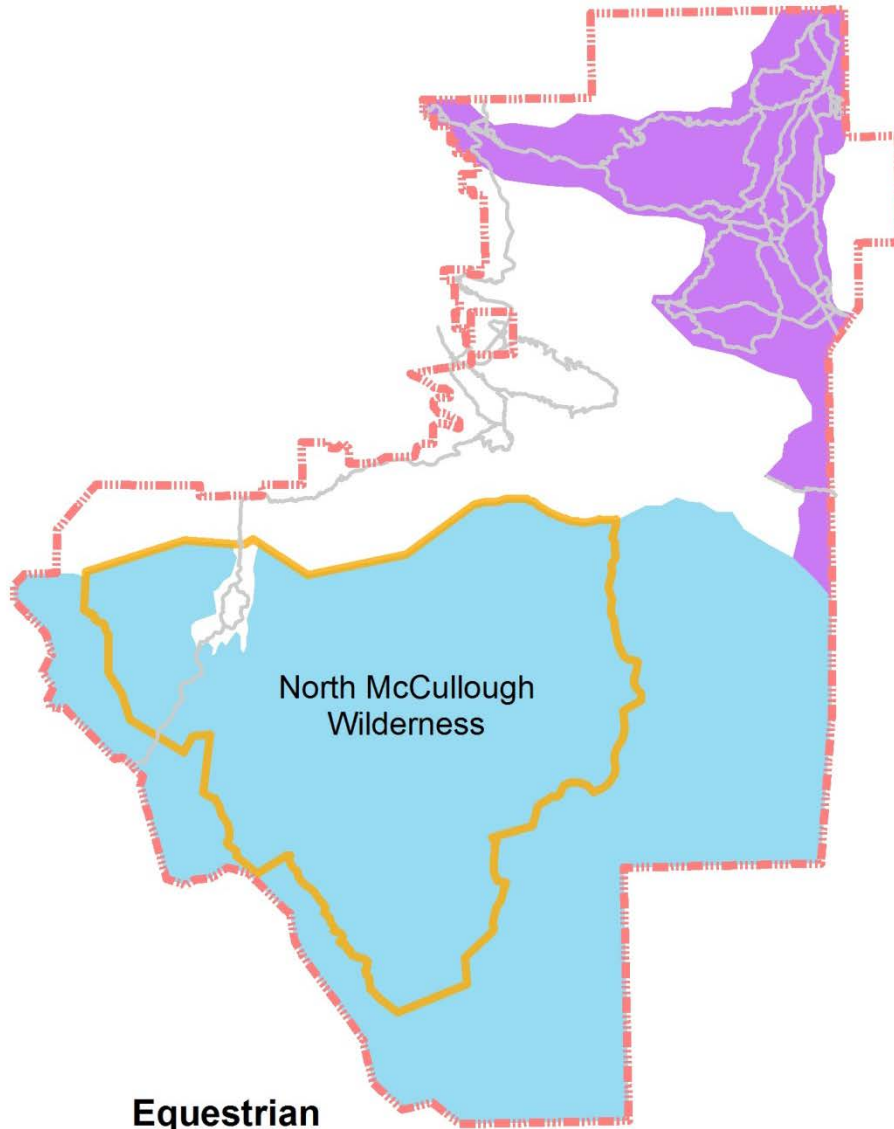

**NATIONAL  
CONSERVATION  
LANDS**

# SLOAN CANYON NATIONAL CONSERVATION AREA

## Equestrian

-  Open to Equestrian Use on Designated Trails Only
-  Open to Cross-Country Equestrian Use
-  Closed to Equestrian Use

For more information about Sloan Canyon  
National Conservation Area, please call 702-515-5350