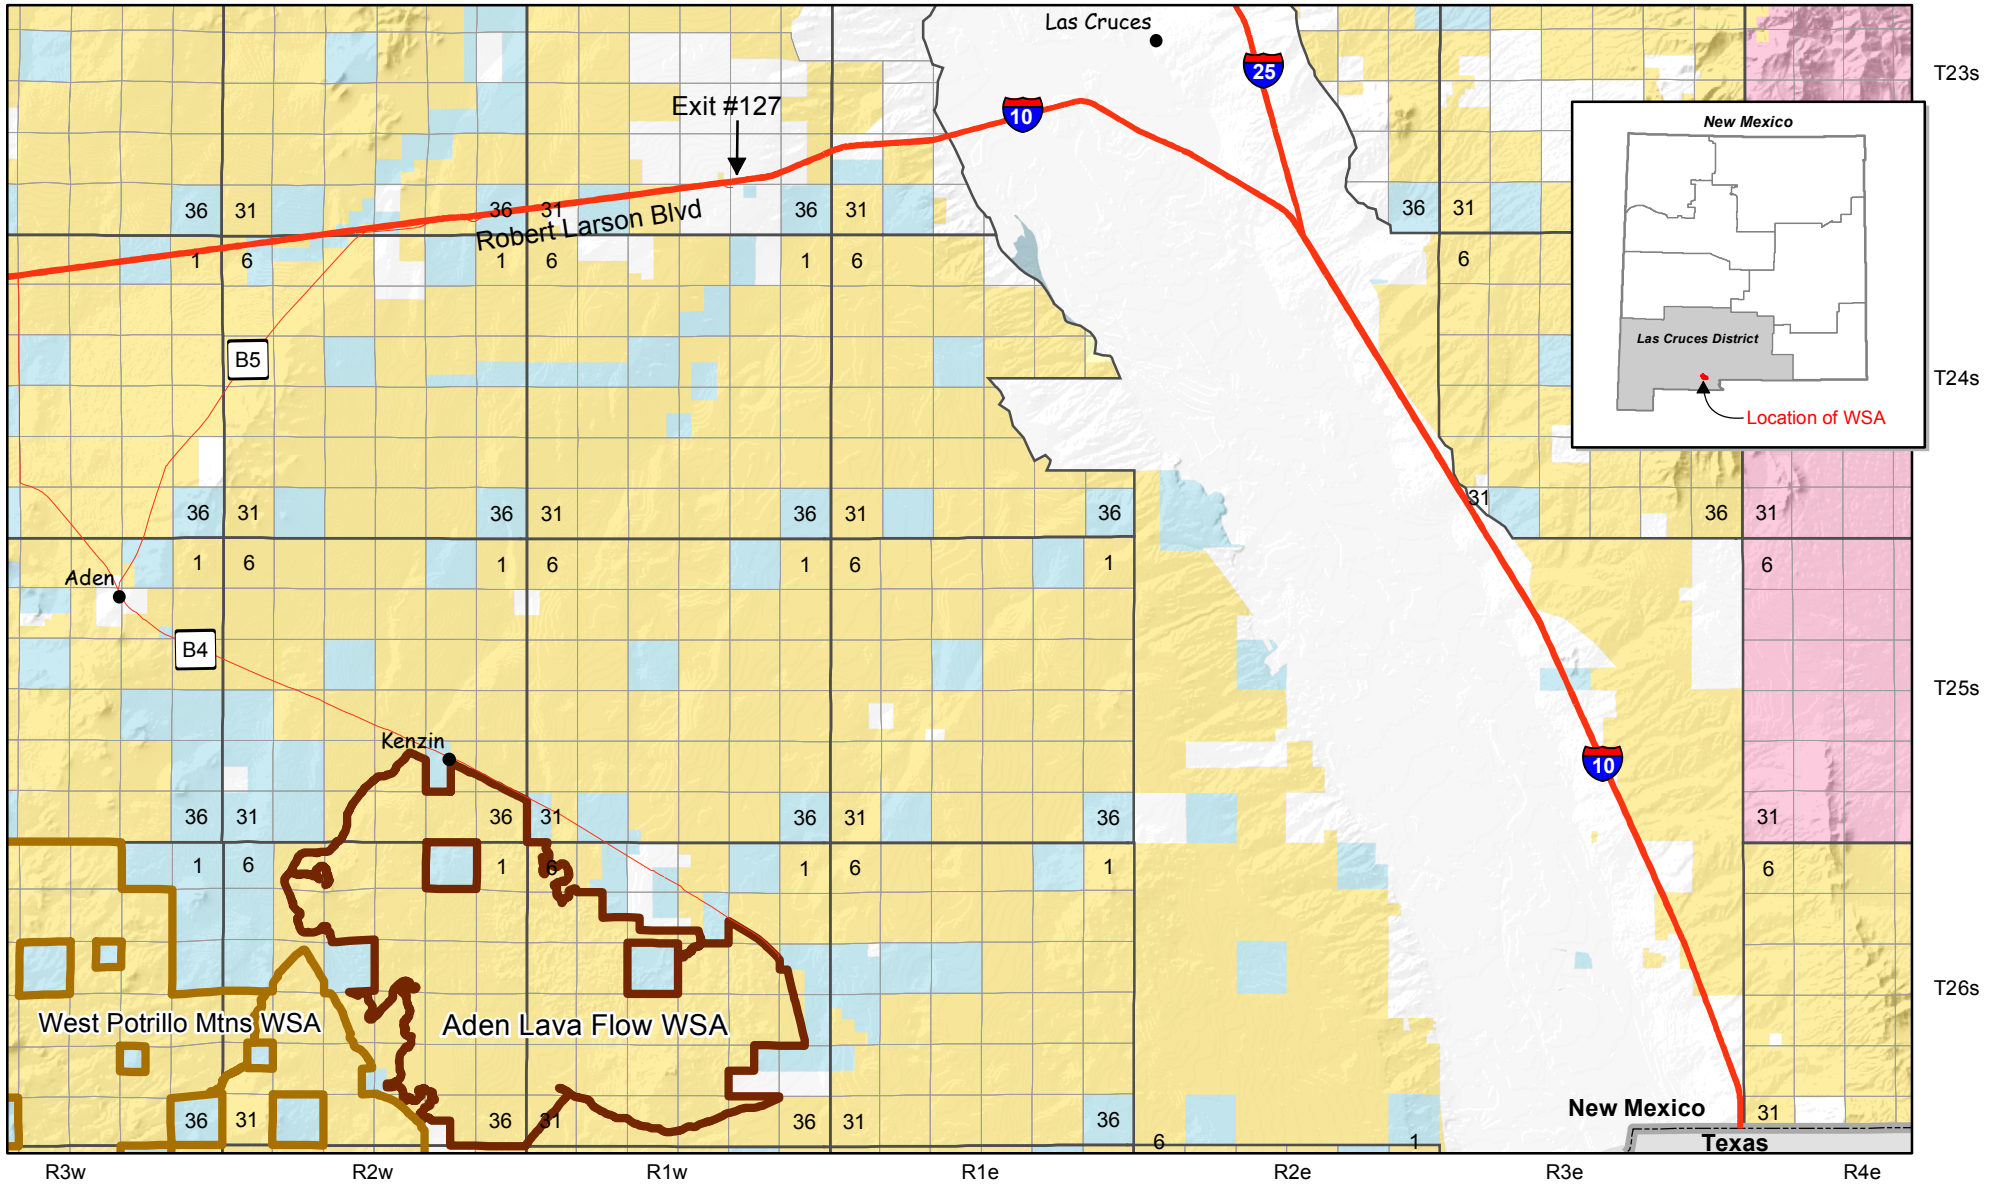

Aden Lava Flow Wilderness Study Area

- Aden Lava Flow WSA
- Other WSA
- Bureau of Land Management
- Bureau of Reclamation
- Dept. of Defense
- Private
- State
- State Park
- Interstate Highway
- County Road

Produced by the BLM New Mexico State Office Geographic Sciences Team
Santa Fe, New Mexico