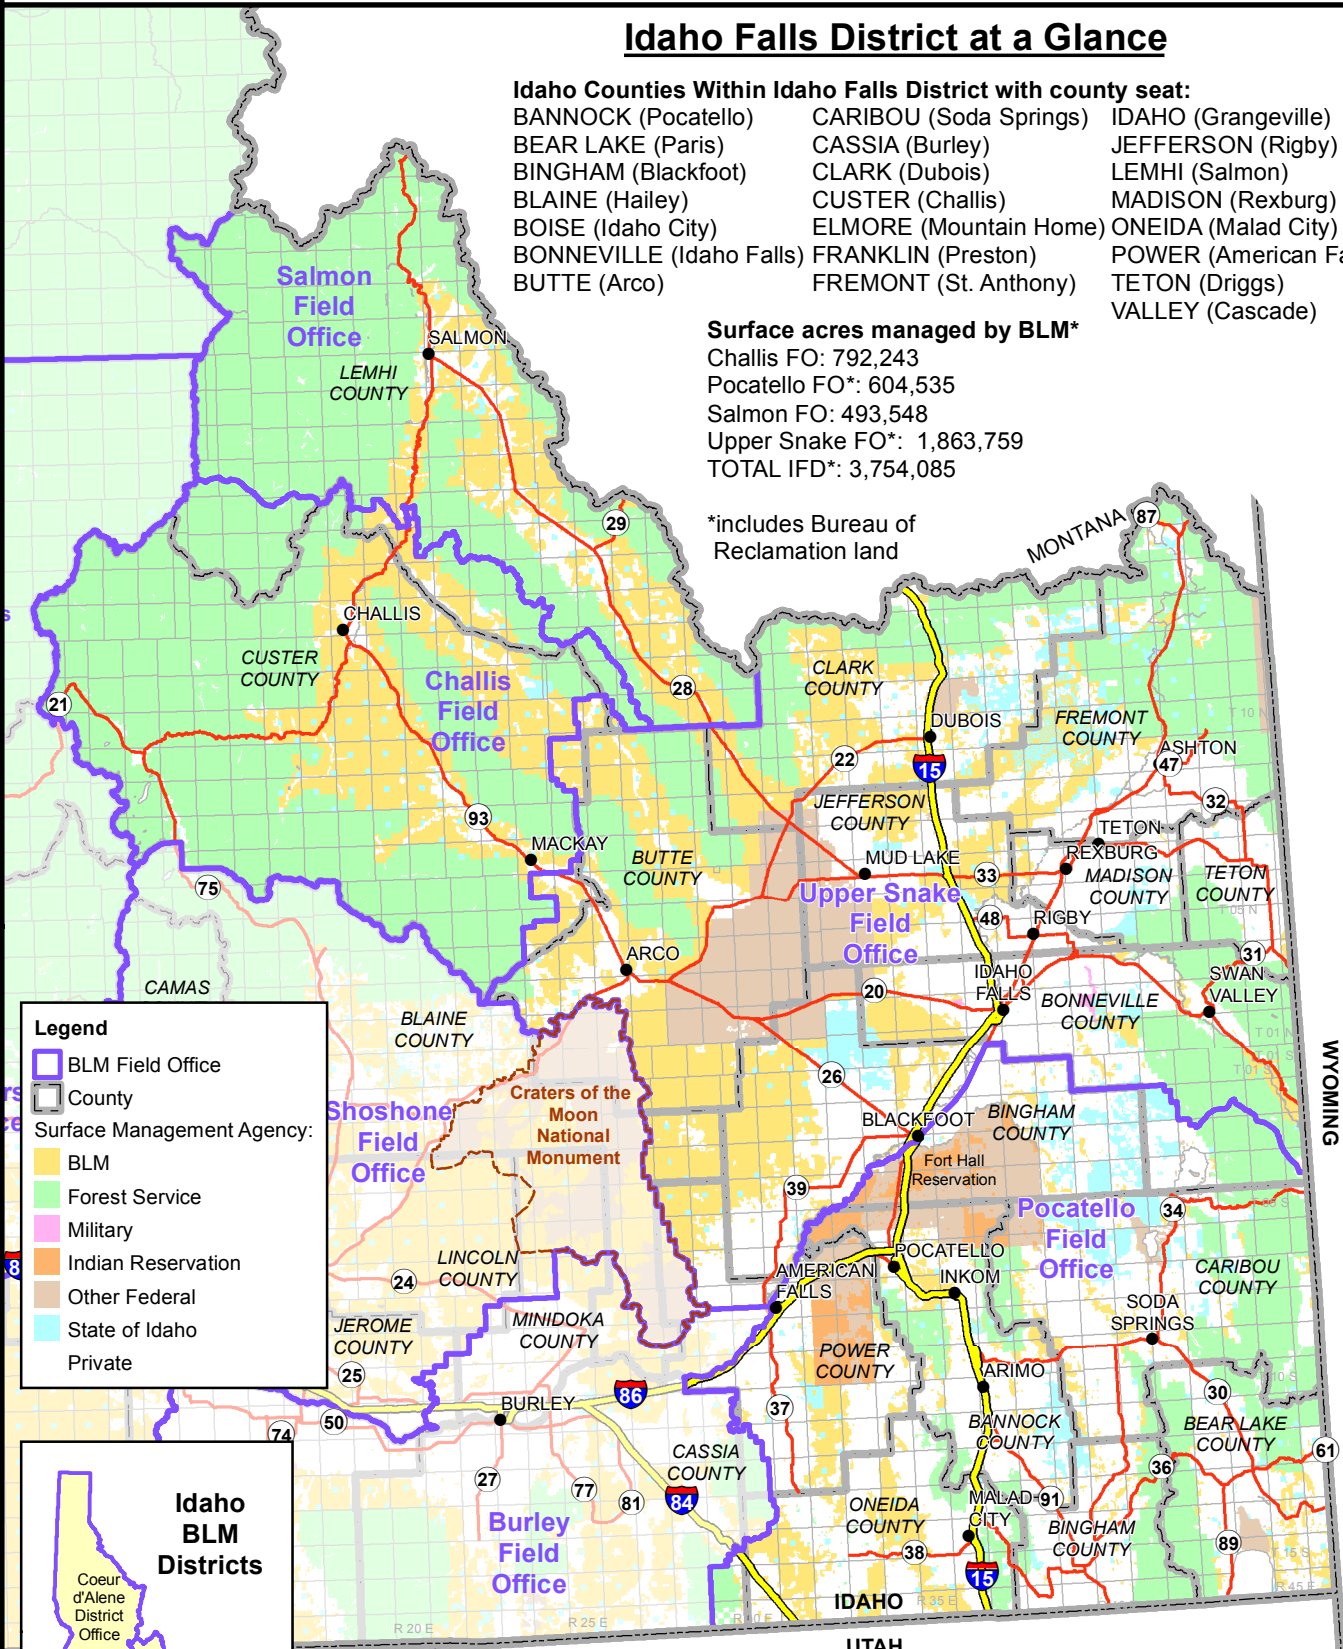

Idaho Falls District ~ Idaho Bureau of Land Management

Idaho Falls District at a Glance

Idaho Counties Within Idaho Falls District with county seat:

BANNOCK (Pocatello)	CARIBOU (Soda Springs)	IDAHO (Grangeville)
BEAR LAKE (Paris)	CASSIA (Burley)	JEFFERSON (Rigby)
BINGHAM (Blackfoot)	CLARK (Dubois)	LEMHI (Salmon)
BLAINE (Hailey)	CUSTER (Challis)	MADISON (Rexburg)
BOISE (Idaho City)	ELMORE (Mountain Home)	ONEIDA (Malad City)
BONNEVILLE (Idaho Falls)	FRANKLIN (Preston)	POWER (American Falls)
BUTTE (Arco)	FREMONT (St. Anthony)	TETON (Driggs)
		VALLEY (Cascade)

Surface acres managed by BLM*

Challis FO: 792,243
 Pocatello FO*: 604,535
 Salmon FO: 493,548
 Upper Snake FO*: 1,863,759
 TOTAL IFD*: 3,754,085

*includes Bureau of Reclamation land

Legend

- BLM Field Office
- County

Surface Management Agency:

- BLM
- Forest Service
- Military
- Indian Reservation
- Other Federal
- State of Idaho
- Private

Idaho BLM Districts

U.S. Department of the Interior
 Bureau of Land Management, Idaho
 Idaho Falls District
 November 6, 2015