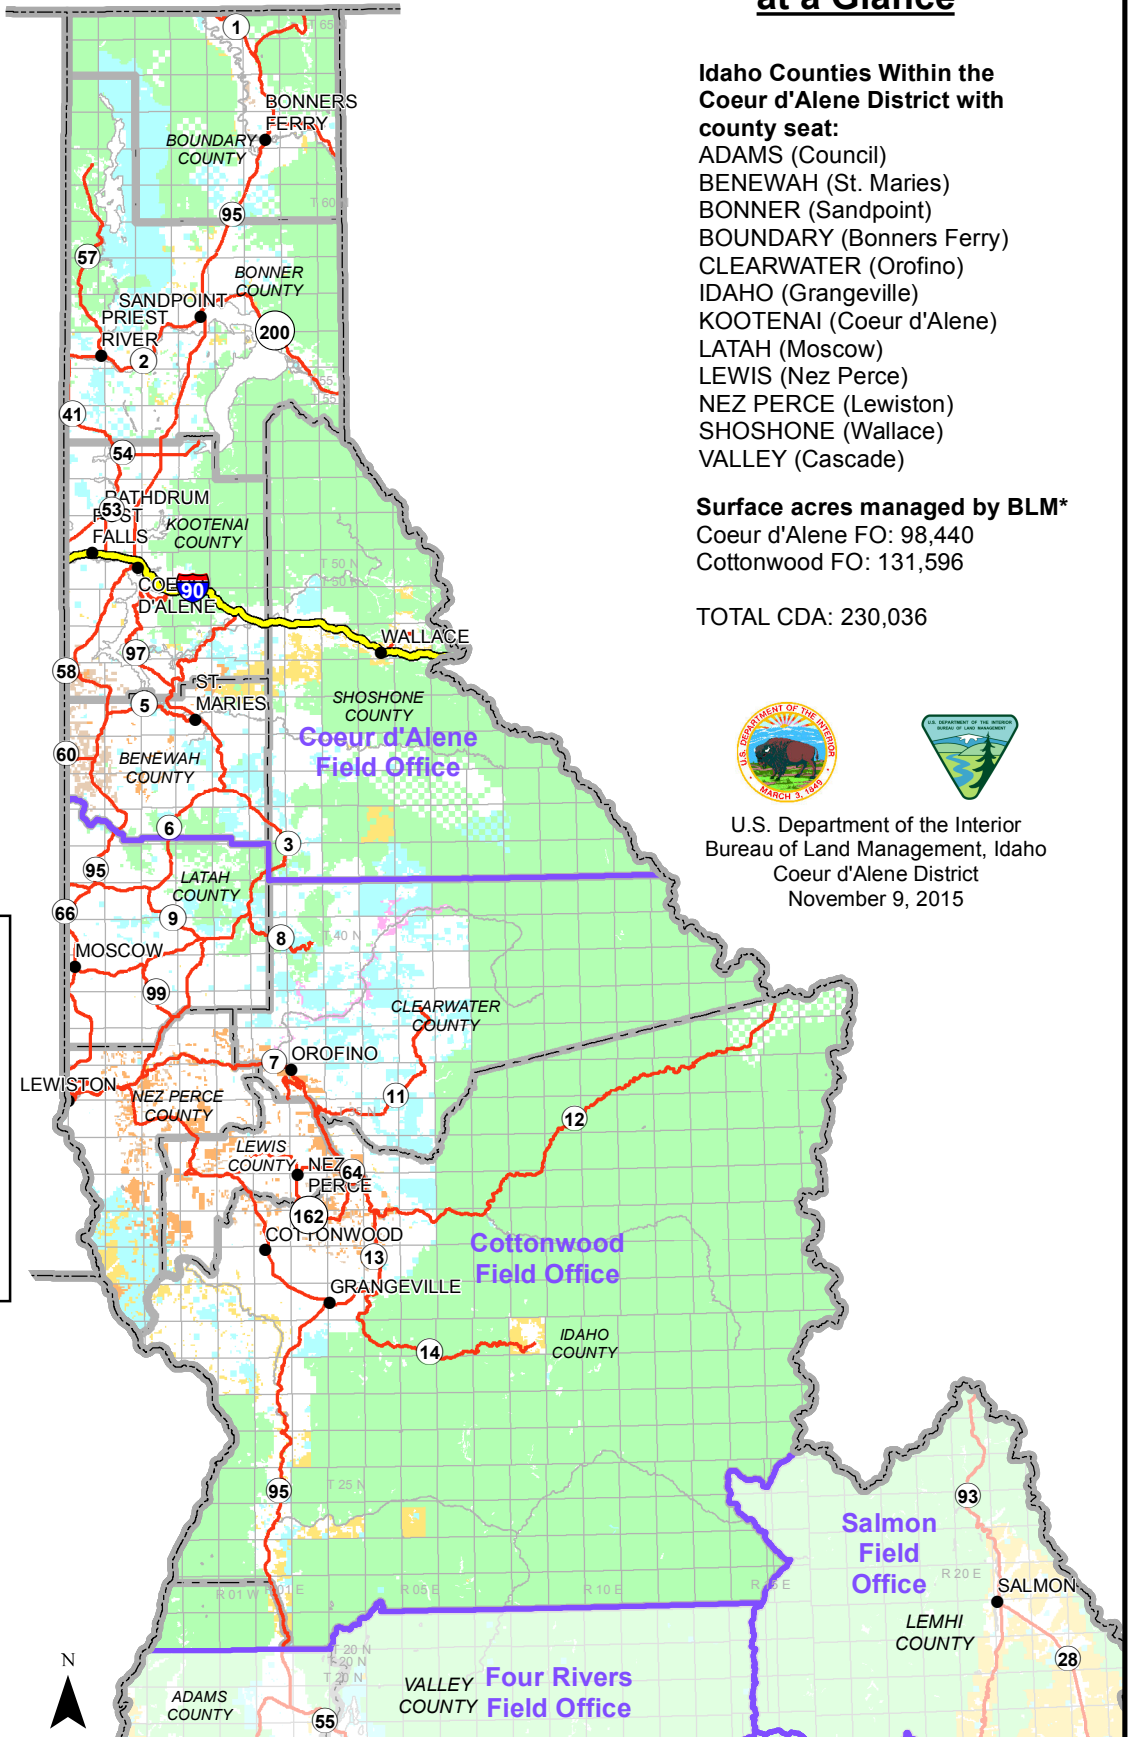

Coeur d'Alene District ~ Idaho Bureau of Land Management

Coeur d'Alene District at a Glance

Idaho Counties Within the Coeur d'Alene District with county seat:

- ADAMS (Council)
- BENEWAH (St. Maries)
- BONNER (Sandpoint)
- BOUNDARY (Bonners Ferry)
- CLEARWATER (Orofino)
- IDAHO (Grangeville)
- KOOTENAI (Coeur d'Alene)
- LATAH (Moscow)
- LEWIS (Nez Perce)
- NEZ PERCE (Lewiston)
- SHOSHONE (Wallace)
- VALLEY (Cascade)

Surface acres managed by BLM*

Coeur d'Alene FO: 98,440
Cottonwood FO: 131,596

TOTAL CDA: 230,036

U.S. Department of the Interior
Bureau of Land Management, Idaho
Coeur d'Alene District
November 9, 2015

Legend

- BLM Field Office
- County

Surface Management Agency:

- BLM
- Forest Service
- Military
- Indian Reservation
- Other Federal
- State of Idaho
- Private