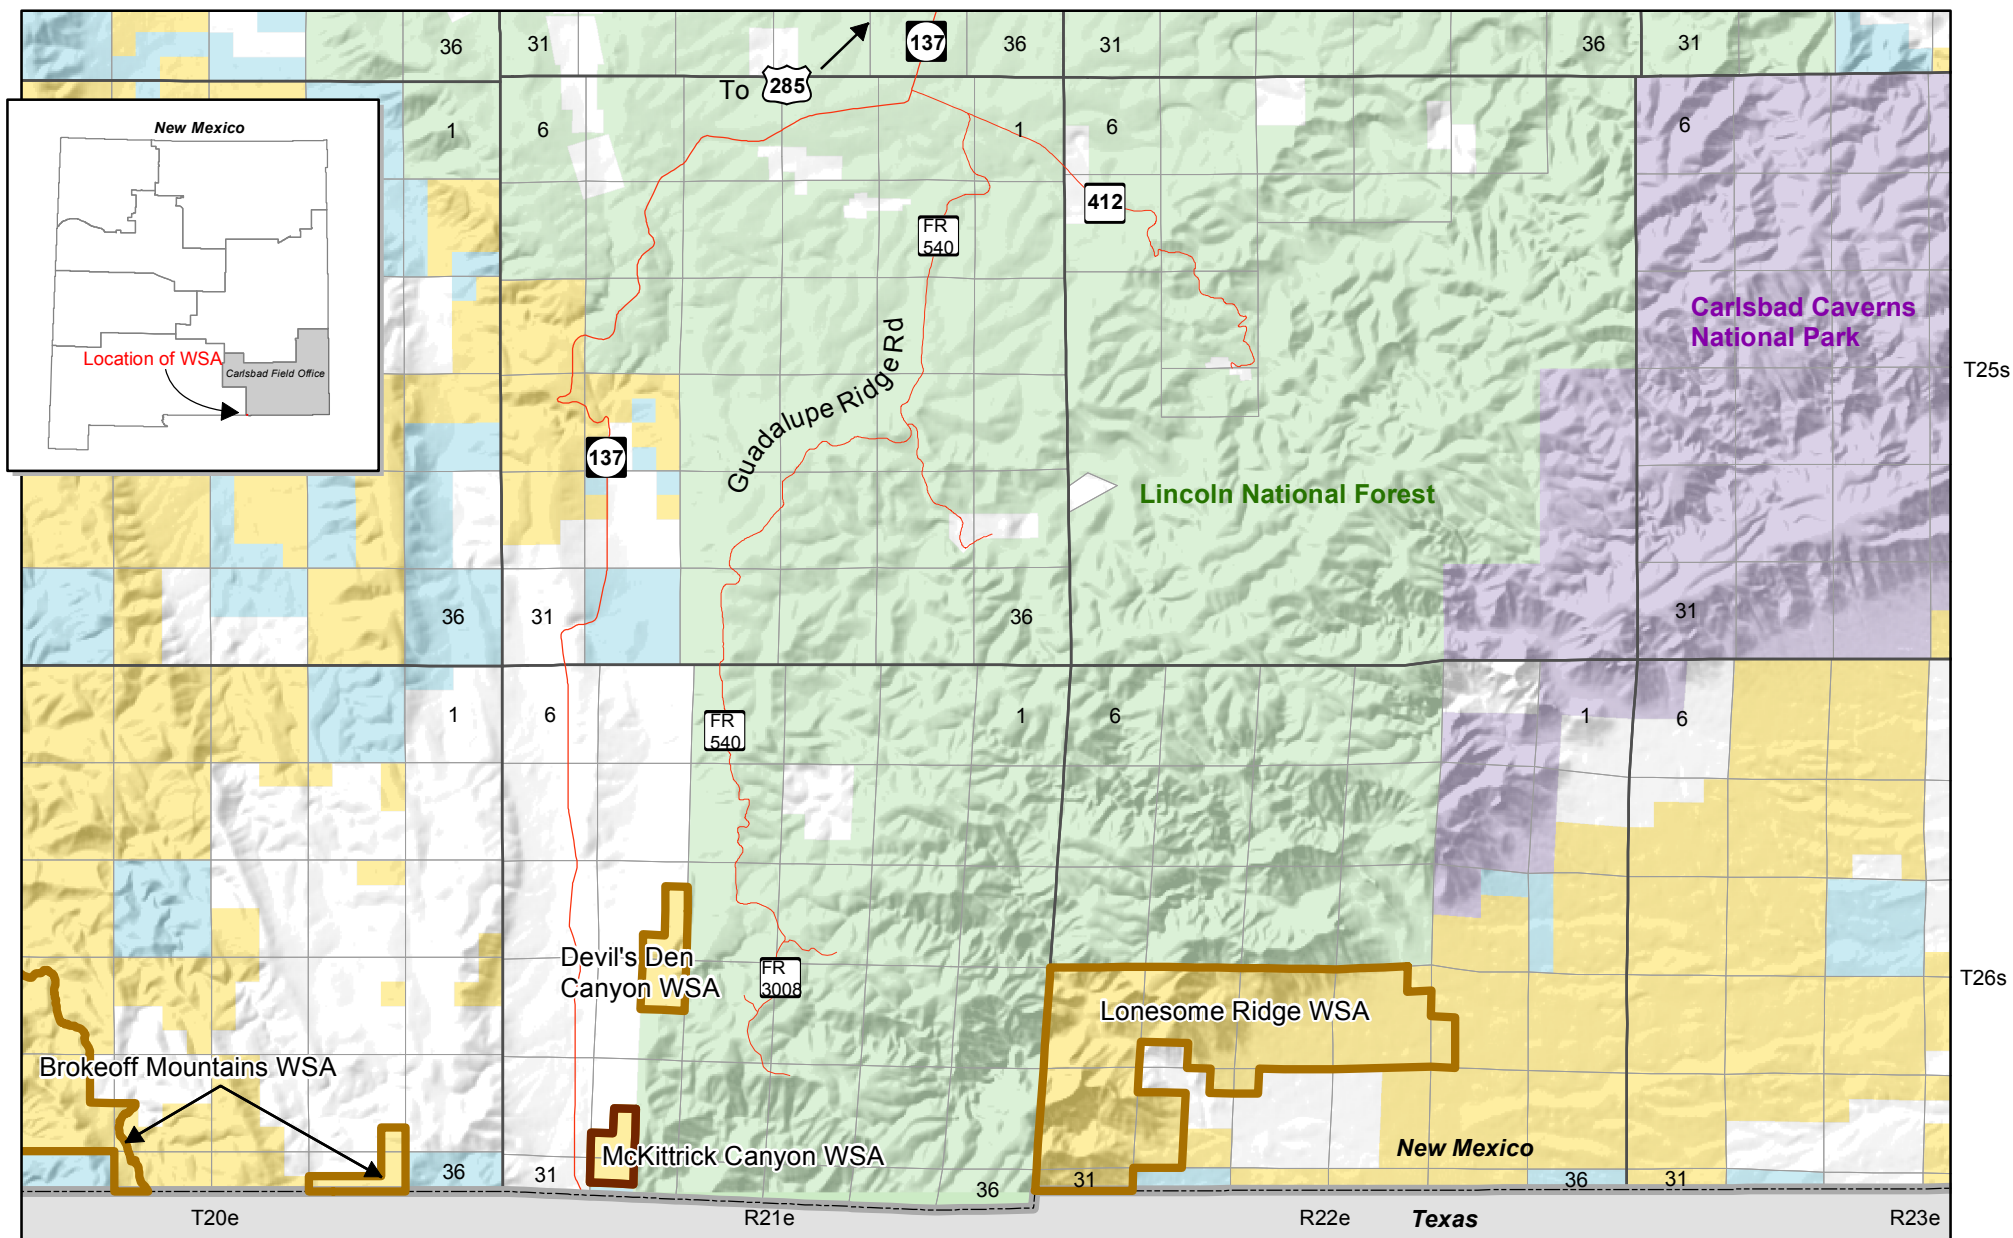

# McKittrick Canyon Wilderness Study Area

-  McKittrick Canyon WSA
-  Other WSA

-  Bureau of Land Management
-  Forest Service
-  National Park Service
-  Private
-  State

-  State Highway
-  Forest Road / County Road

No warranty is made by the Bureau of Land Management as to the accuracy, reliability, or completeness of these data for individual use or aggregate use with other data, or for purposes not intended by BLM. Spatial information may not meet National Map Accuracy Standards. This information may be updated without notification.

Produced by the BLM New Mexico State Office Geographic Sciences Team  
Santa Fe, New Mexico