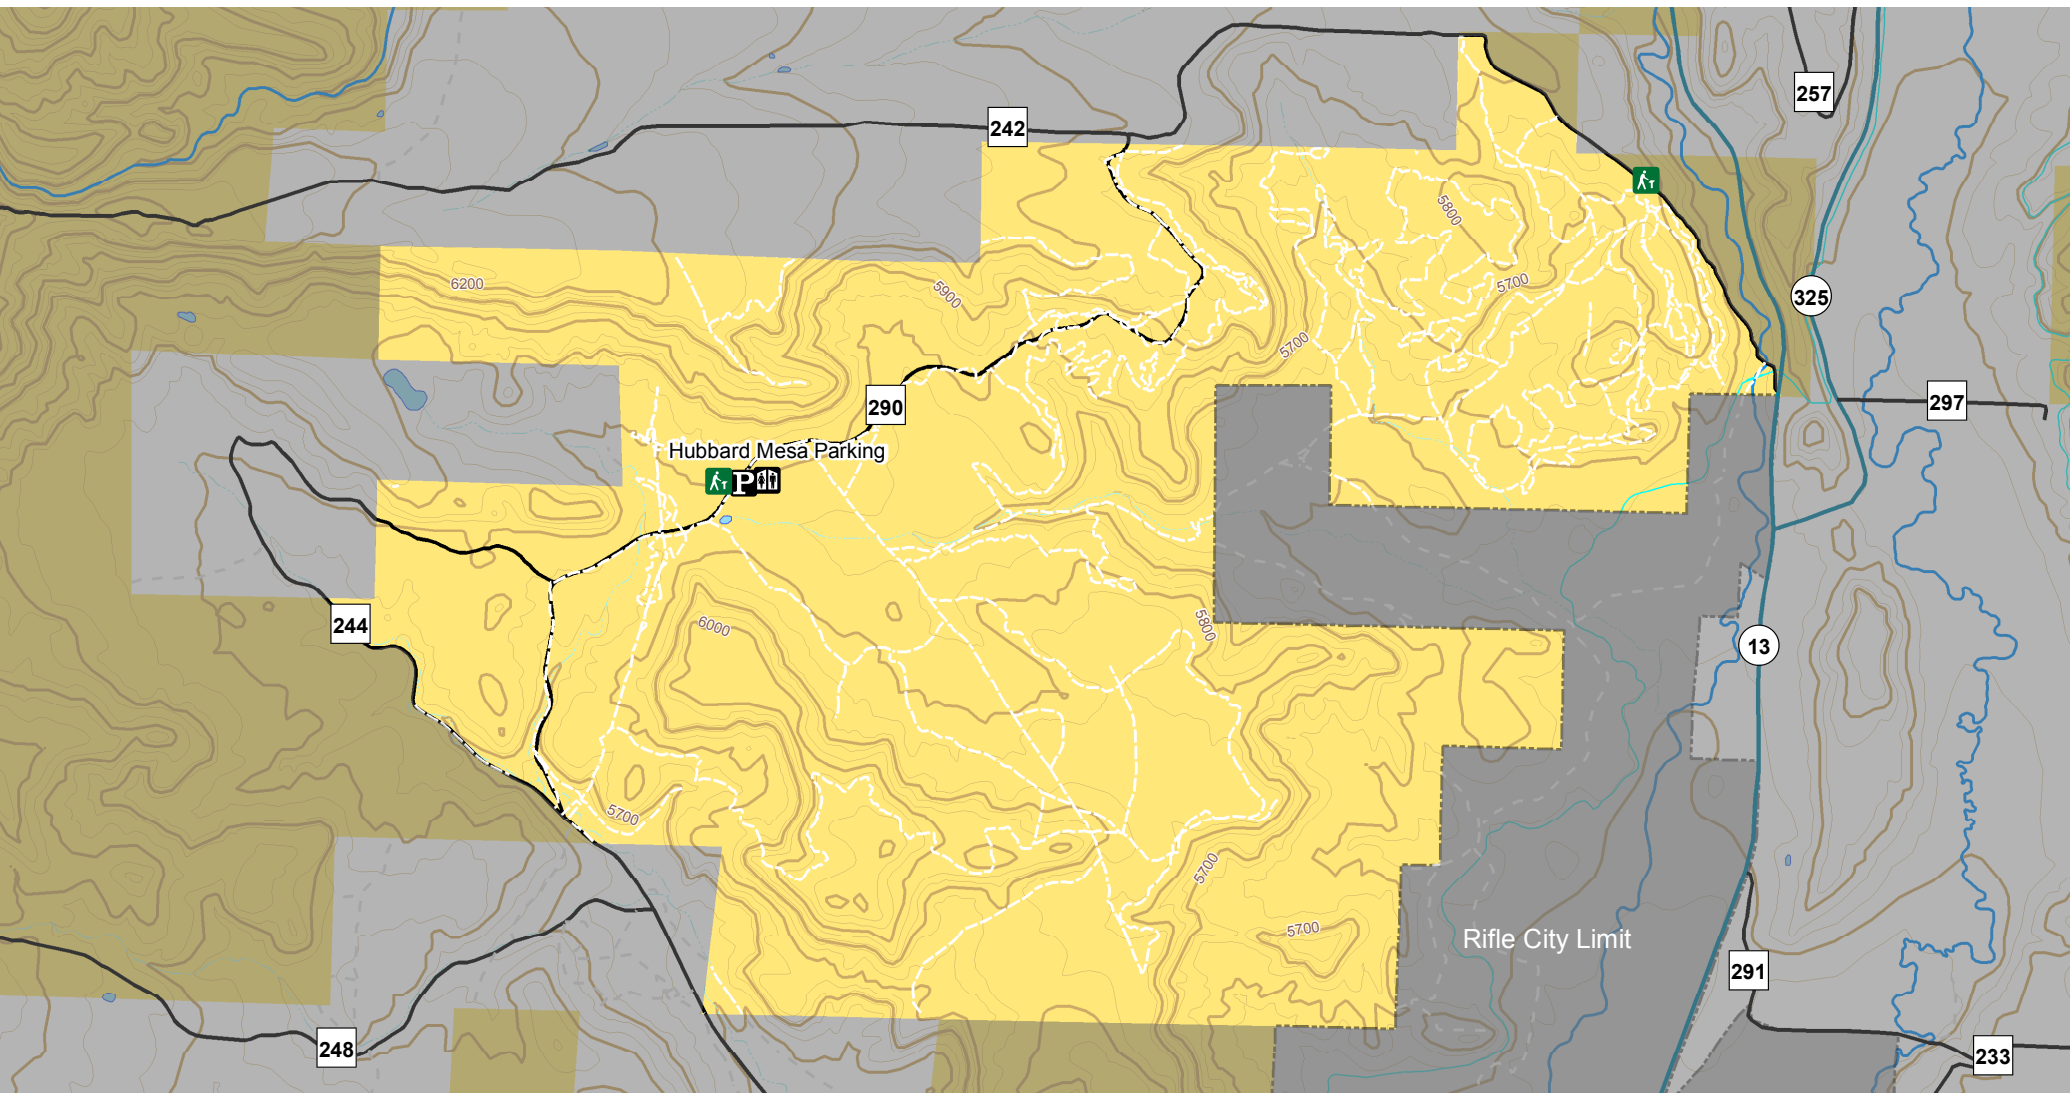

Hubbard Mesa OHV Area- Colorado River Valley Field Office

-  Information Kiosk
-  Parking Area
-  Restroom
-  Hubbard Mesa Known Routes
-  Bureau of Land Management
-  Private

No warranty is made by the Bureau of Land Management as to the accuracy, reliability, or completeness of these data for individual use or aggregate use with other data, or for the purposes not intended by the BLM. Spatial information may not meet National Map Accuracy Standards. This information may be updated without notification.