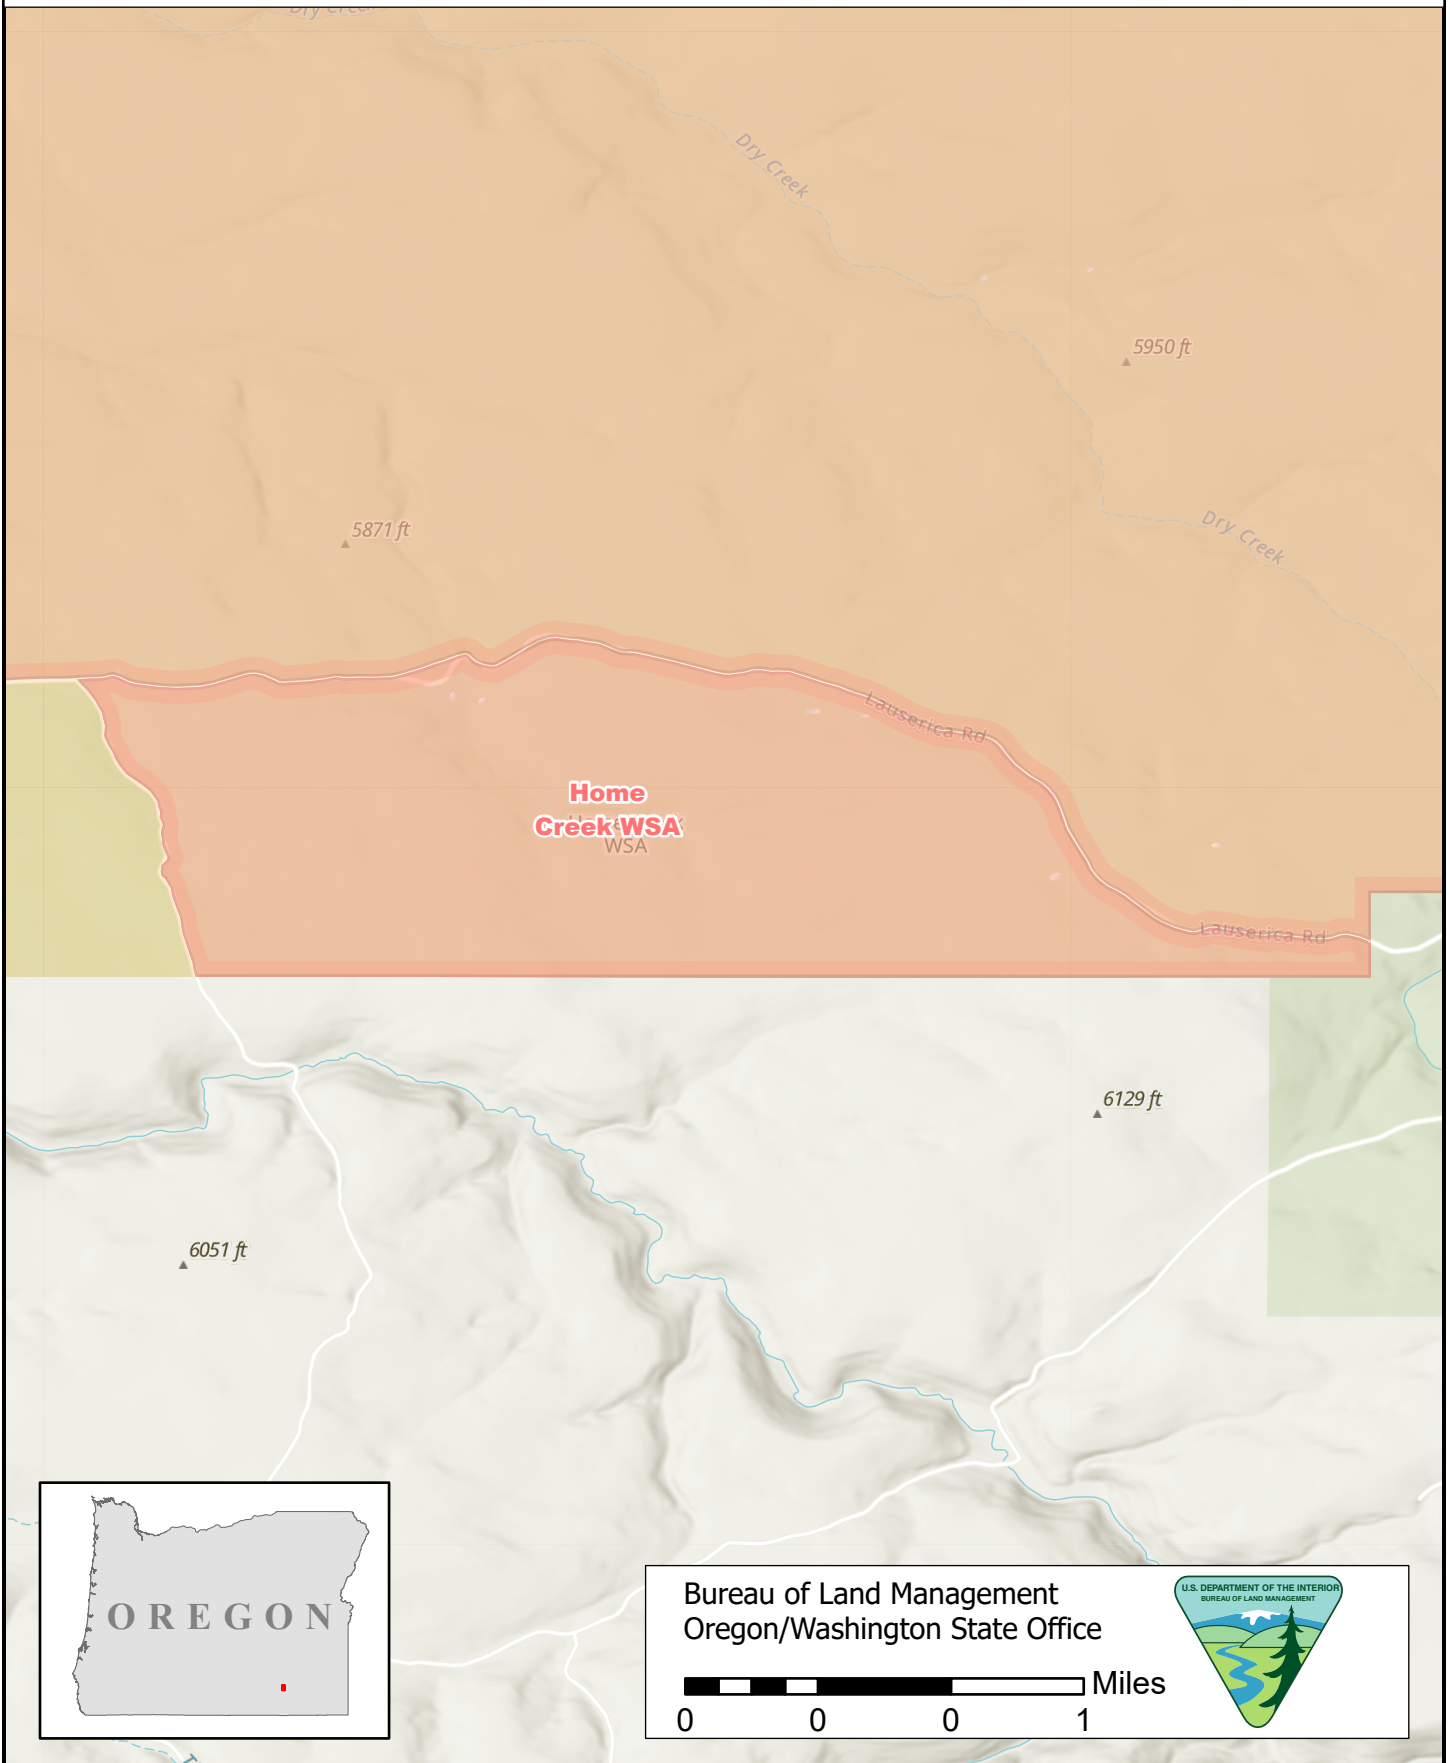

# Home Creek WSA

Bureau of Land Management  
Oregon/Washington State Office

0 0 0 1 Miles

U.S. DEPARTMENT OF THE INTERIOR  
BUREAU OF LAND MANAGEMENT