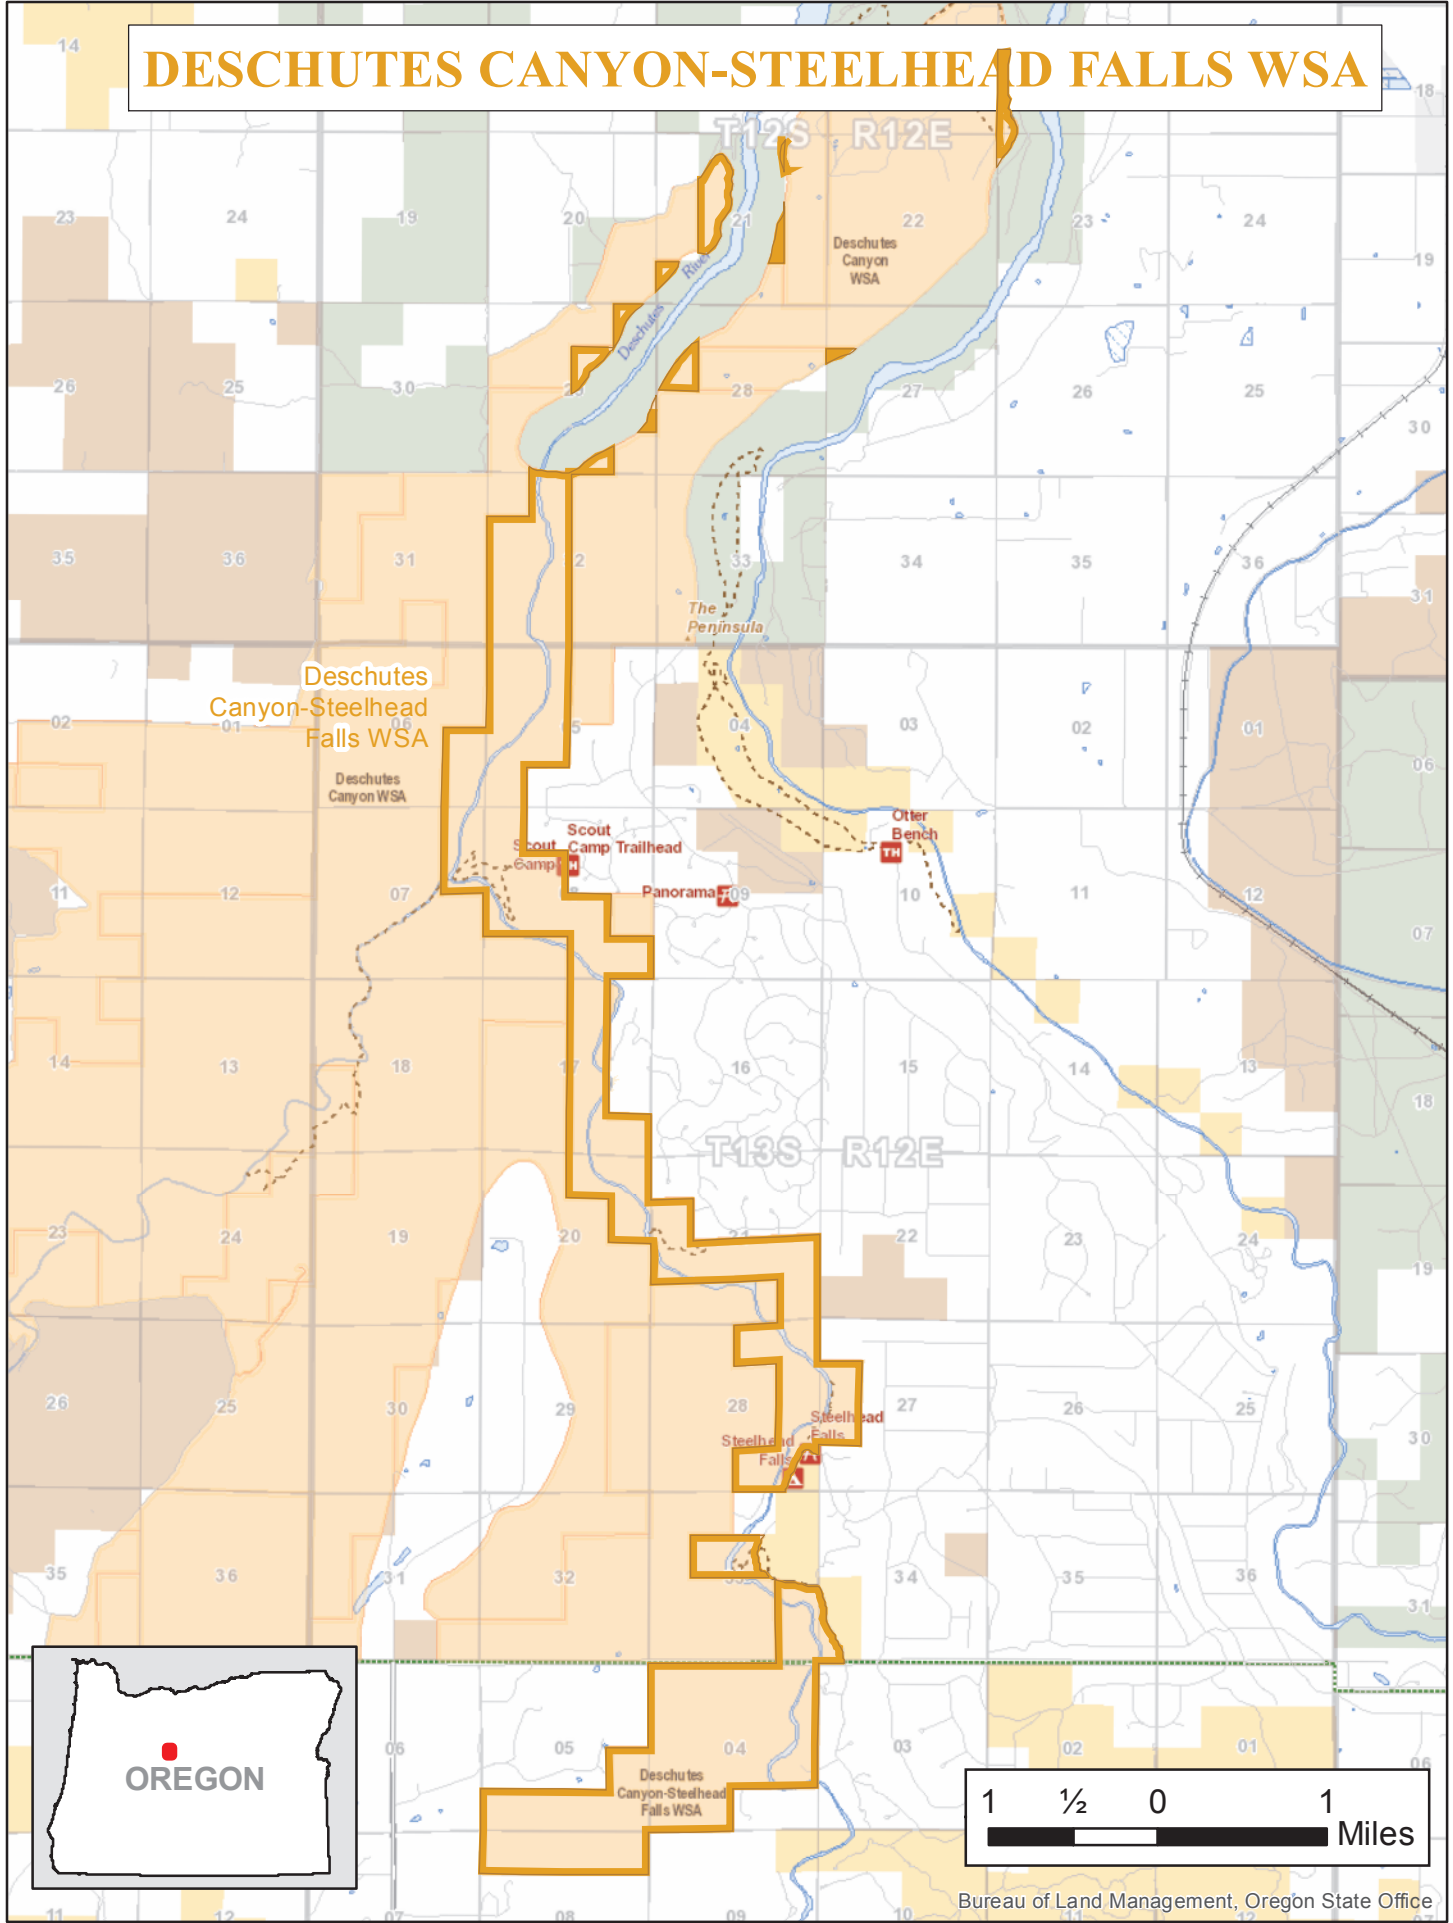

DESCHUTES CANYON-STEELHEAD FALLS WSA

Deschutes Canyon-Steelhead Falls WSA

Deschutes Canyon WSA

Scout Camp Trailhead

Panorama

Otter Bench

T13S R12E

T12S R12E

Steelhead Falls

Deschutes Canyon-Steelhead Falls WSA