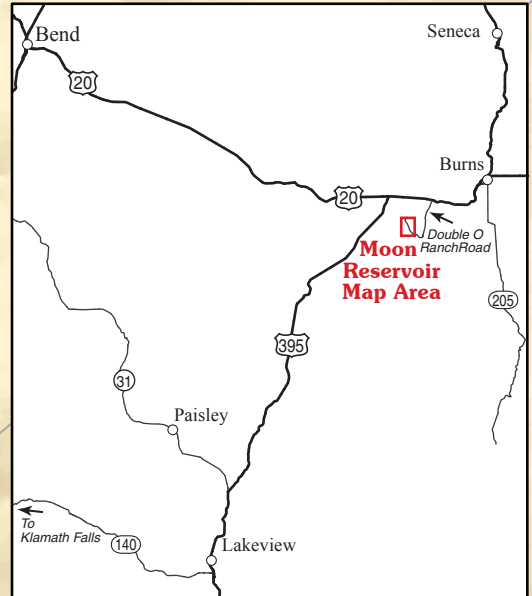

MOON RESERVOIR

LEGEND

- Parking Area
- Boat Ramp
- Paved Road
- Other Road
- BLM

3 Miles
To Double O
Ranch Road