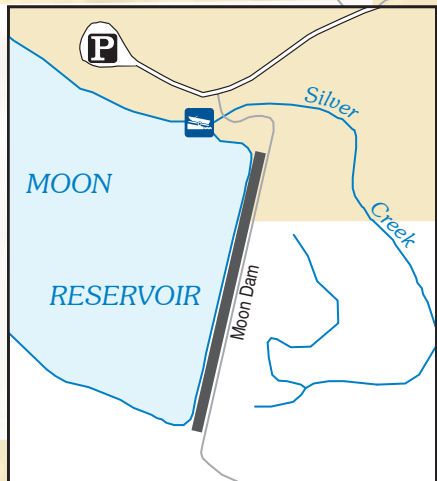

MOON RESERVOIR

LEGEND

- Parking Area
- Boat Ramp
- Paved Road
- Other Road
- BLM

3 Miles
To Double O
Ranch Road