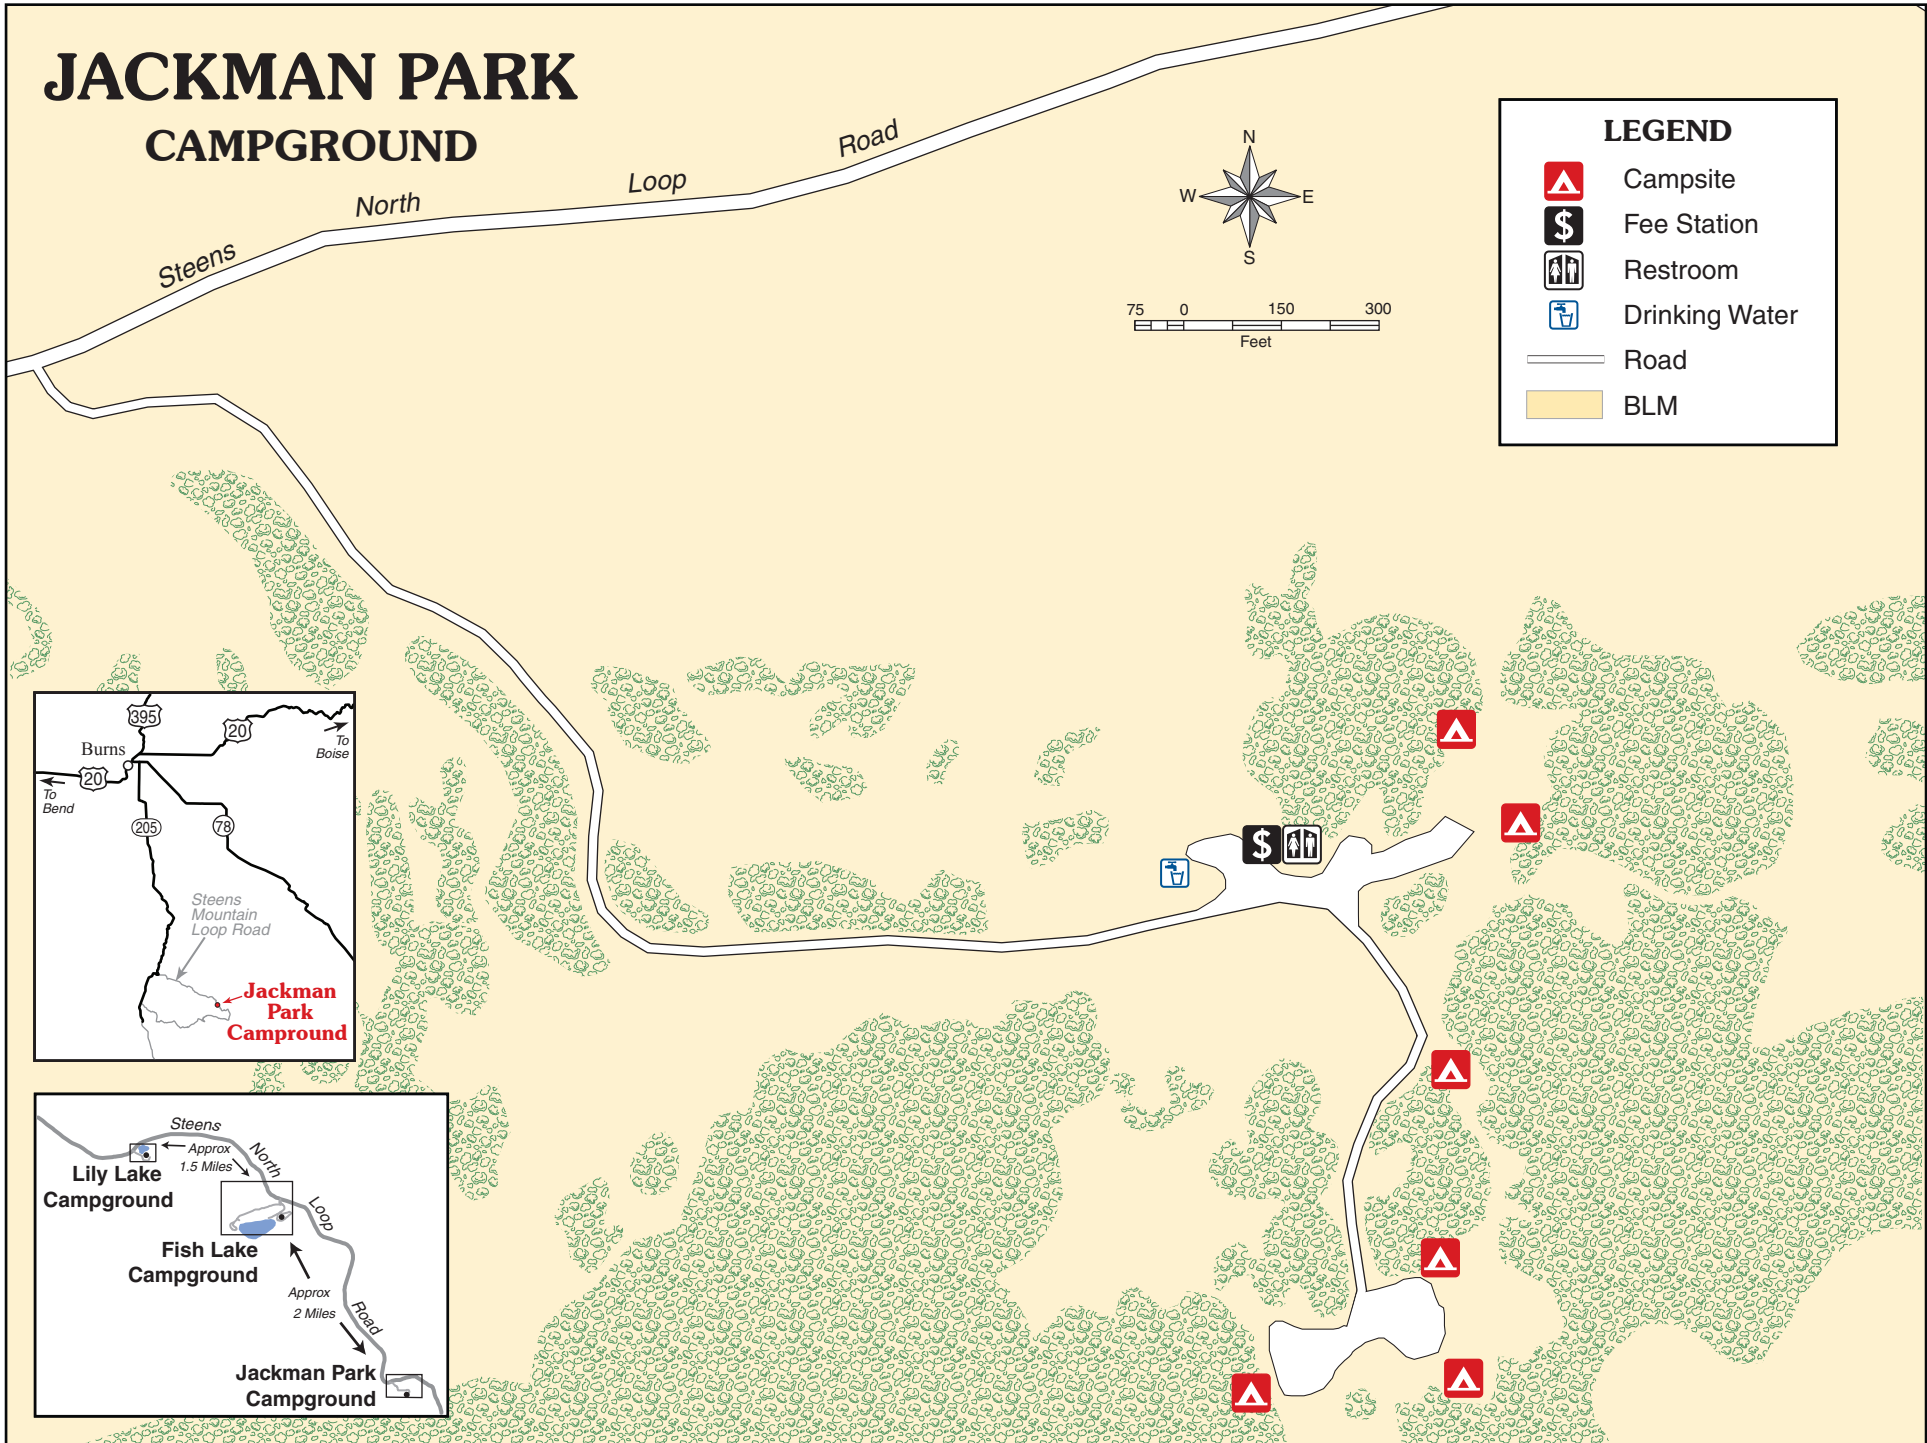

# JACKMAN PARK CAMPGROUND

## LEGEND

-  Campsite
-  Fee Station
-  Restroom
-  Drinking Water
-  Road
-  BLM