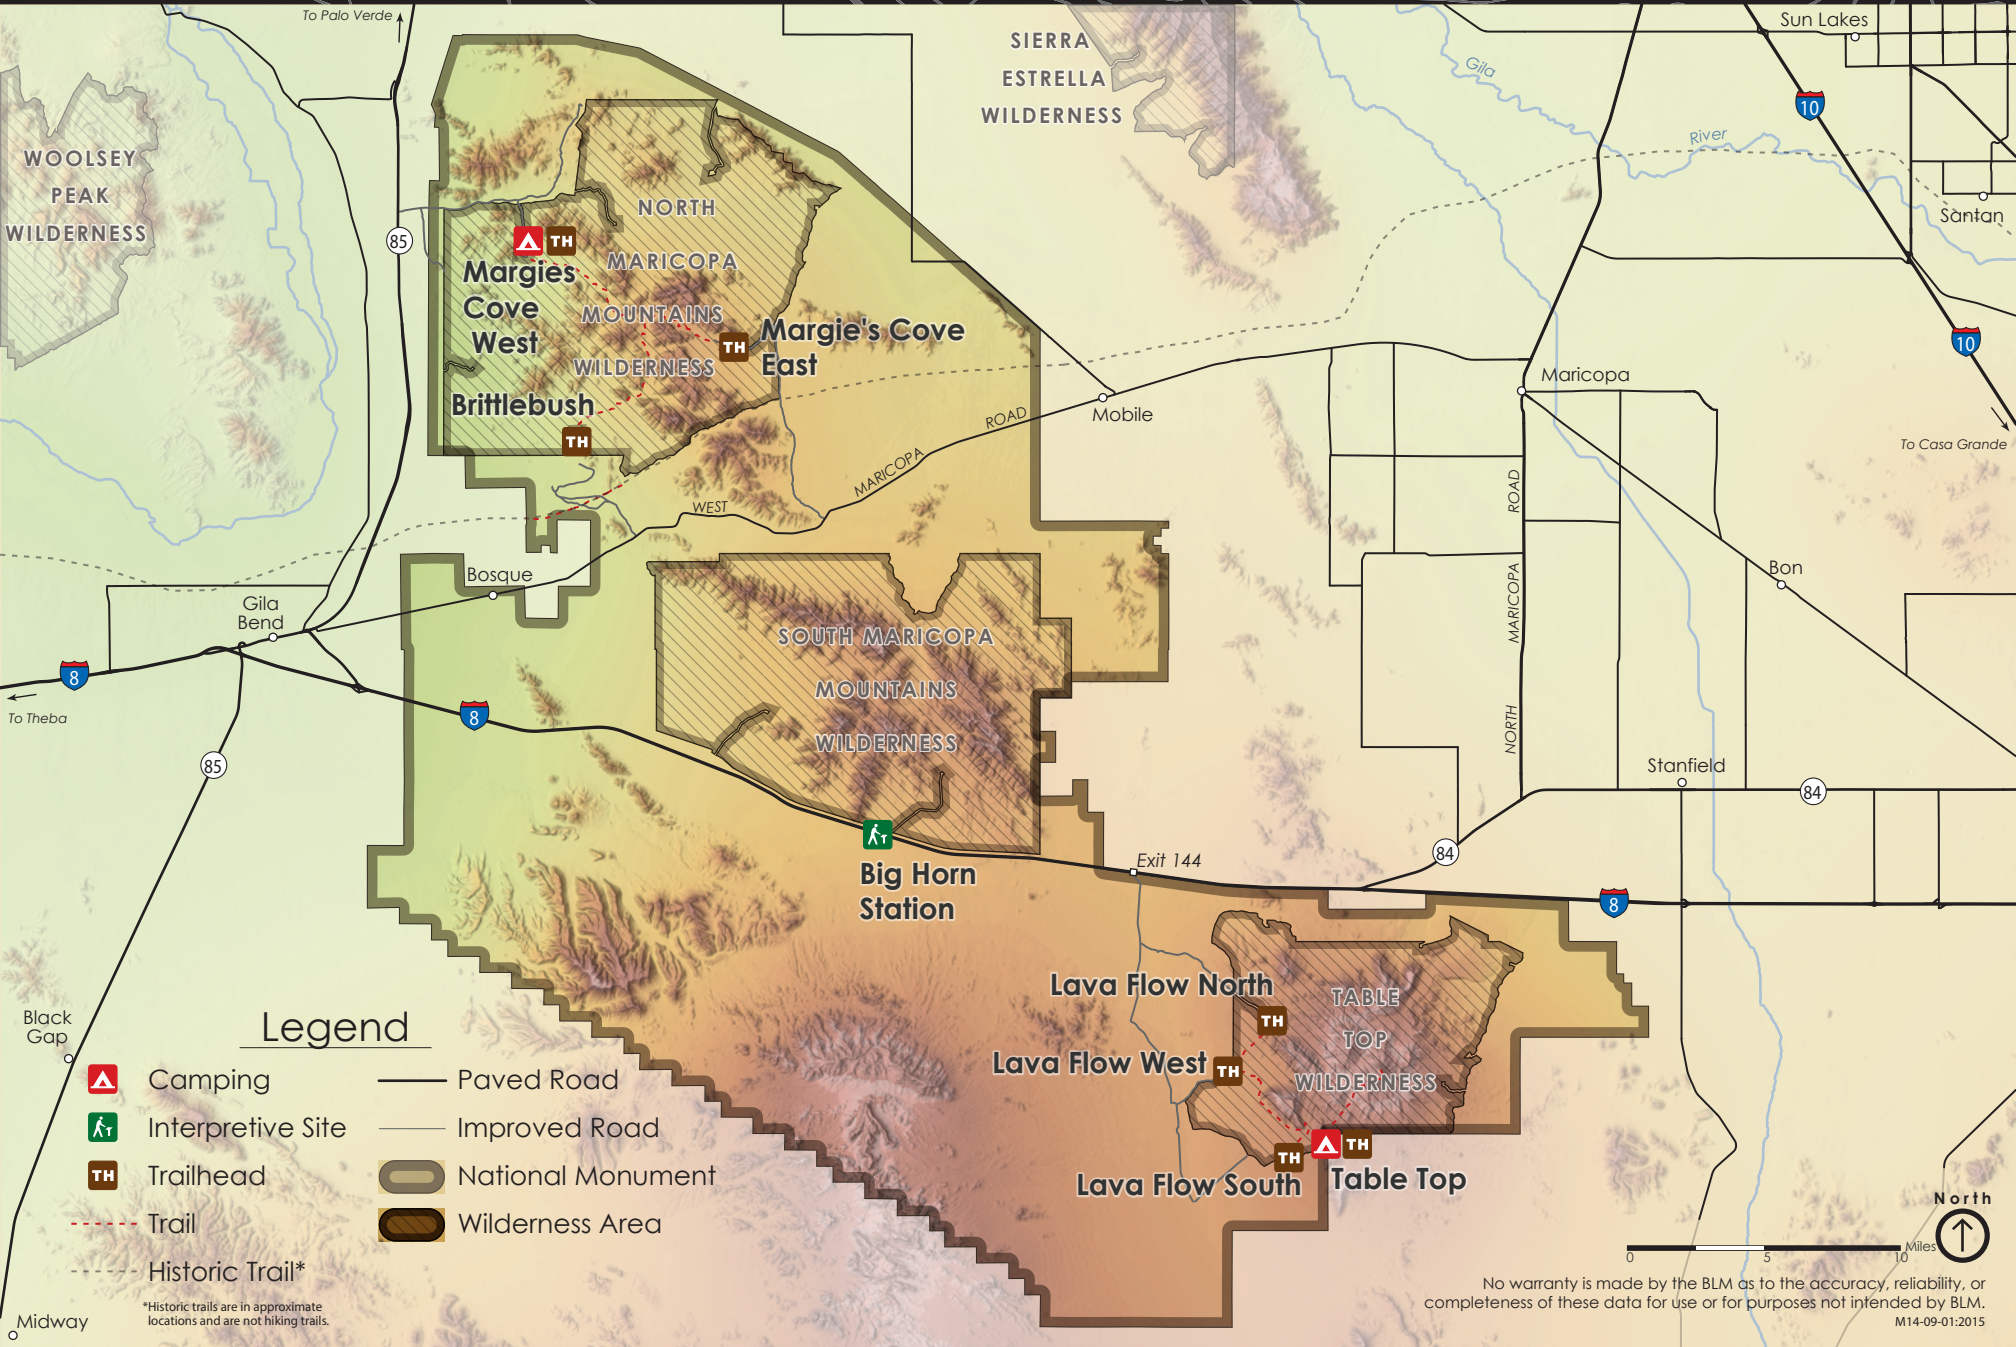

Sonoran Desert National Monument

Legend

- Camping
- Interpretive Site
- Trailhead
- Trail
- Historic Trail*
- Paved Road
- Improved Road
- National Monument
- Wilderness Area

No warranty is made by the BLM as to the accuracy, reliability, or completeness of these data for use or for purposes not intended by BLM. M14-09-01:2015