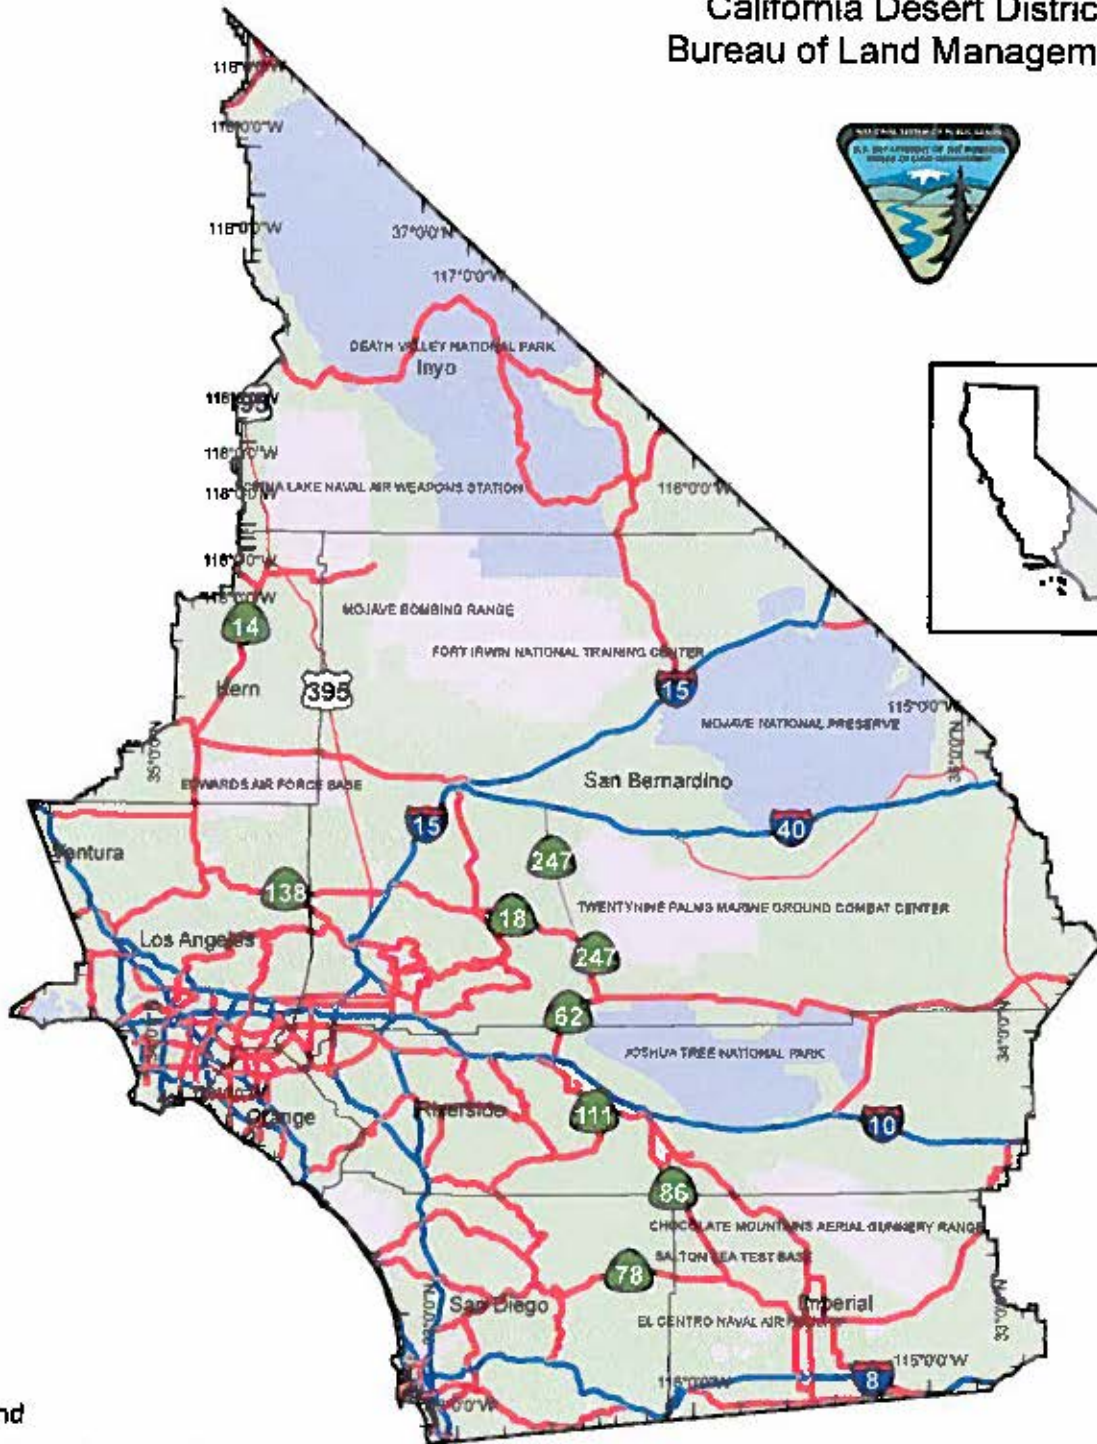

Fire Restriction Areas ALL AREAS ARE STAGE I

California Desert District
Bureau of Land Management

Legend

- Fire_Restrictions_Stage_I
- CDD_Counties
- NPS_CDD
- Military_CDD

0 25 50 100 Miles