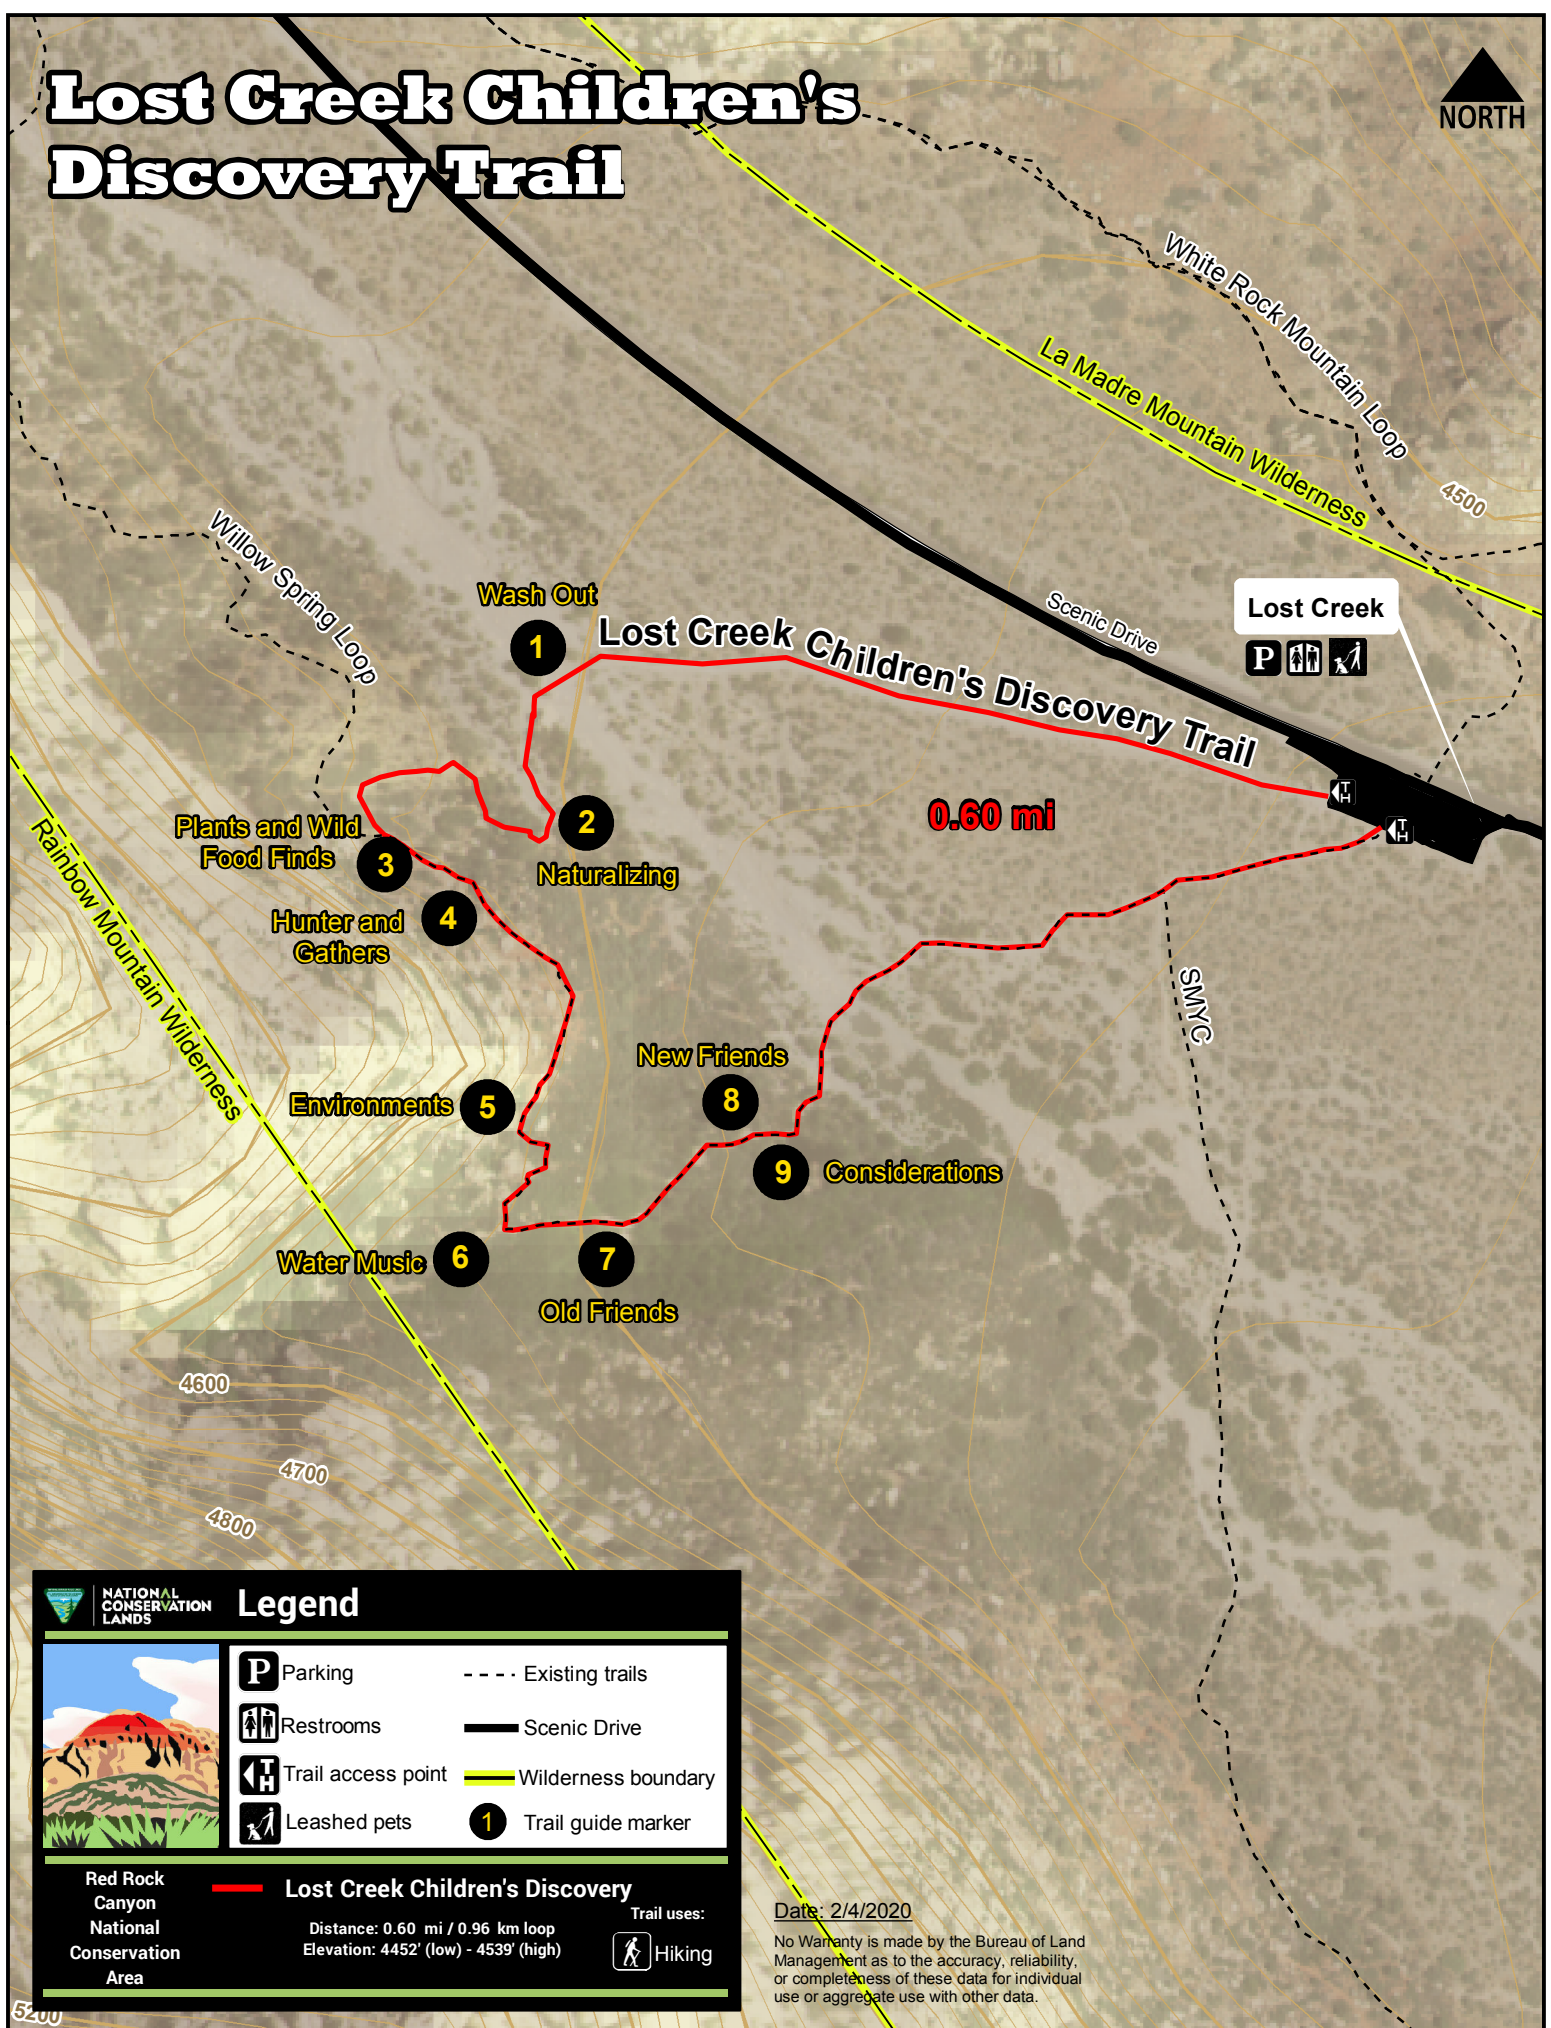

Lost Creek Children's Discovery Trail

NATIONAL
CONSERVATION
LANDS

Legend

	Parking	- - - -	Existing trails
	Restrooms	—	Scenic Drive
	Trail access point	—	Wilderness boundary
	Leashed pets	1	Trail guide marker

Red Rock Canyon National Conservation Area

Lost Creek Children's Discovery

Distance: 0.60 mi / 0.96 km loop
Elevation: 4452' (low) - 4539' (high)

Trail uses:

Hiking

Date: 2/4/2020

No Warranty is made by the Bureau of Land Management as to the accuracy, reliability, or completeness of these data for individual use or aggregate use with other data.