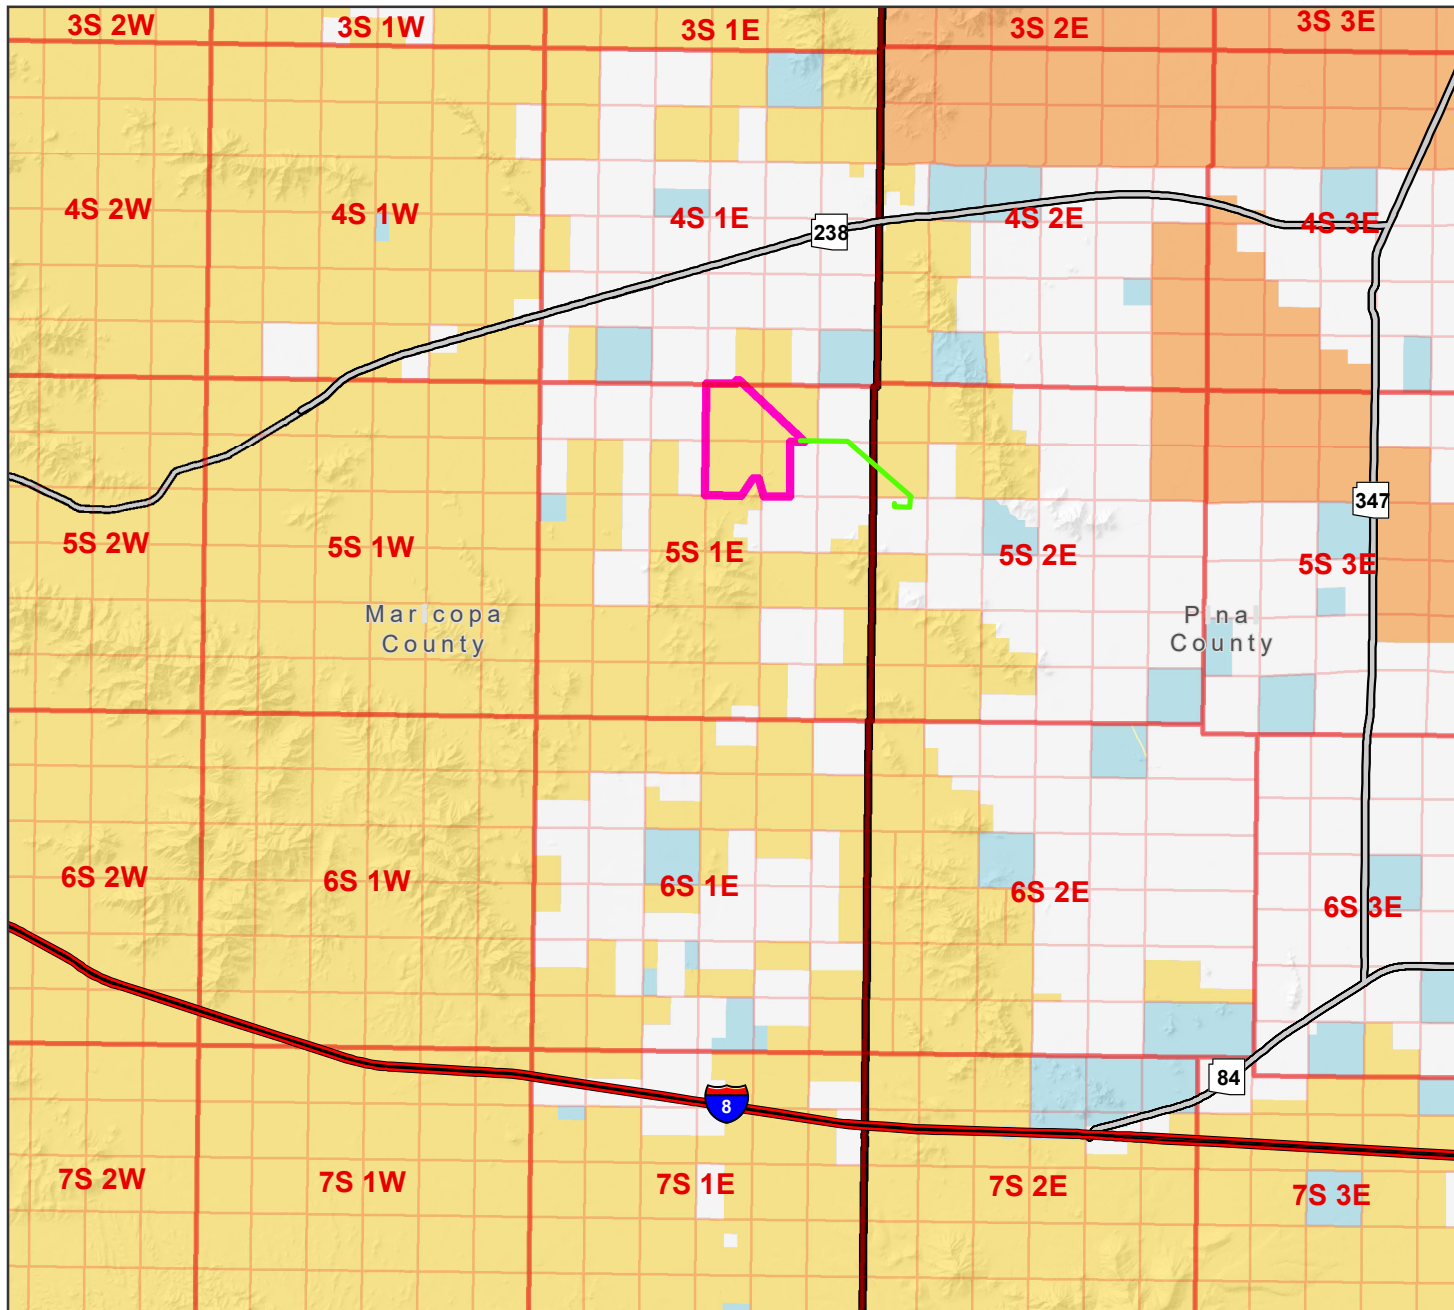

Pinyon Solar Variance Area

Bureau of Land Management - Phoenix District Office

- Pinyon Solar Variance Area
- Pinyon Solar 500-kV Gen-tie
- Township
- Section
- County Boundary
- Bureau of Land Management
- Bureau of Reclamation
- Bankhead-Jones Act
- County
- Indian Lands
- Local or State Parks
- Military
- National Park Service
- Other Federal
- Private
- State
- State Wildlife Area
- US Fish and Wildlife Service
- US Forest Service

Map Produced by BLM Arizona State Office
 File: Pinyon_variance.mxd
 Coordinate System: NAD 1983 UTM Zone 12N
 Scale: 1:218,545 at 8.5x11 page output
 Date: 11/24/2021

No warranty is made by the Bureau of Land Management as to the accuracy, reliability, or completeness of these data for individual use or aggregate use with other data.