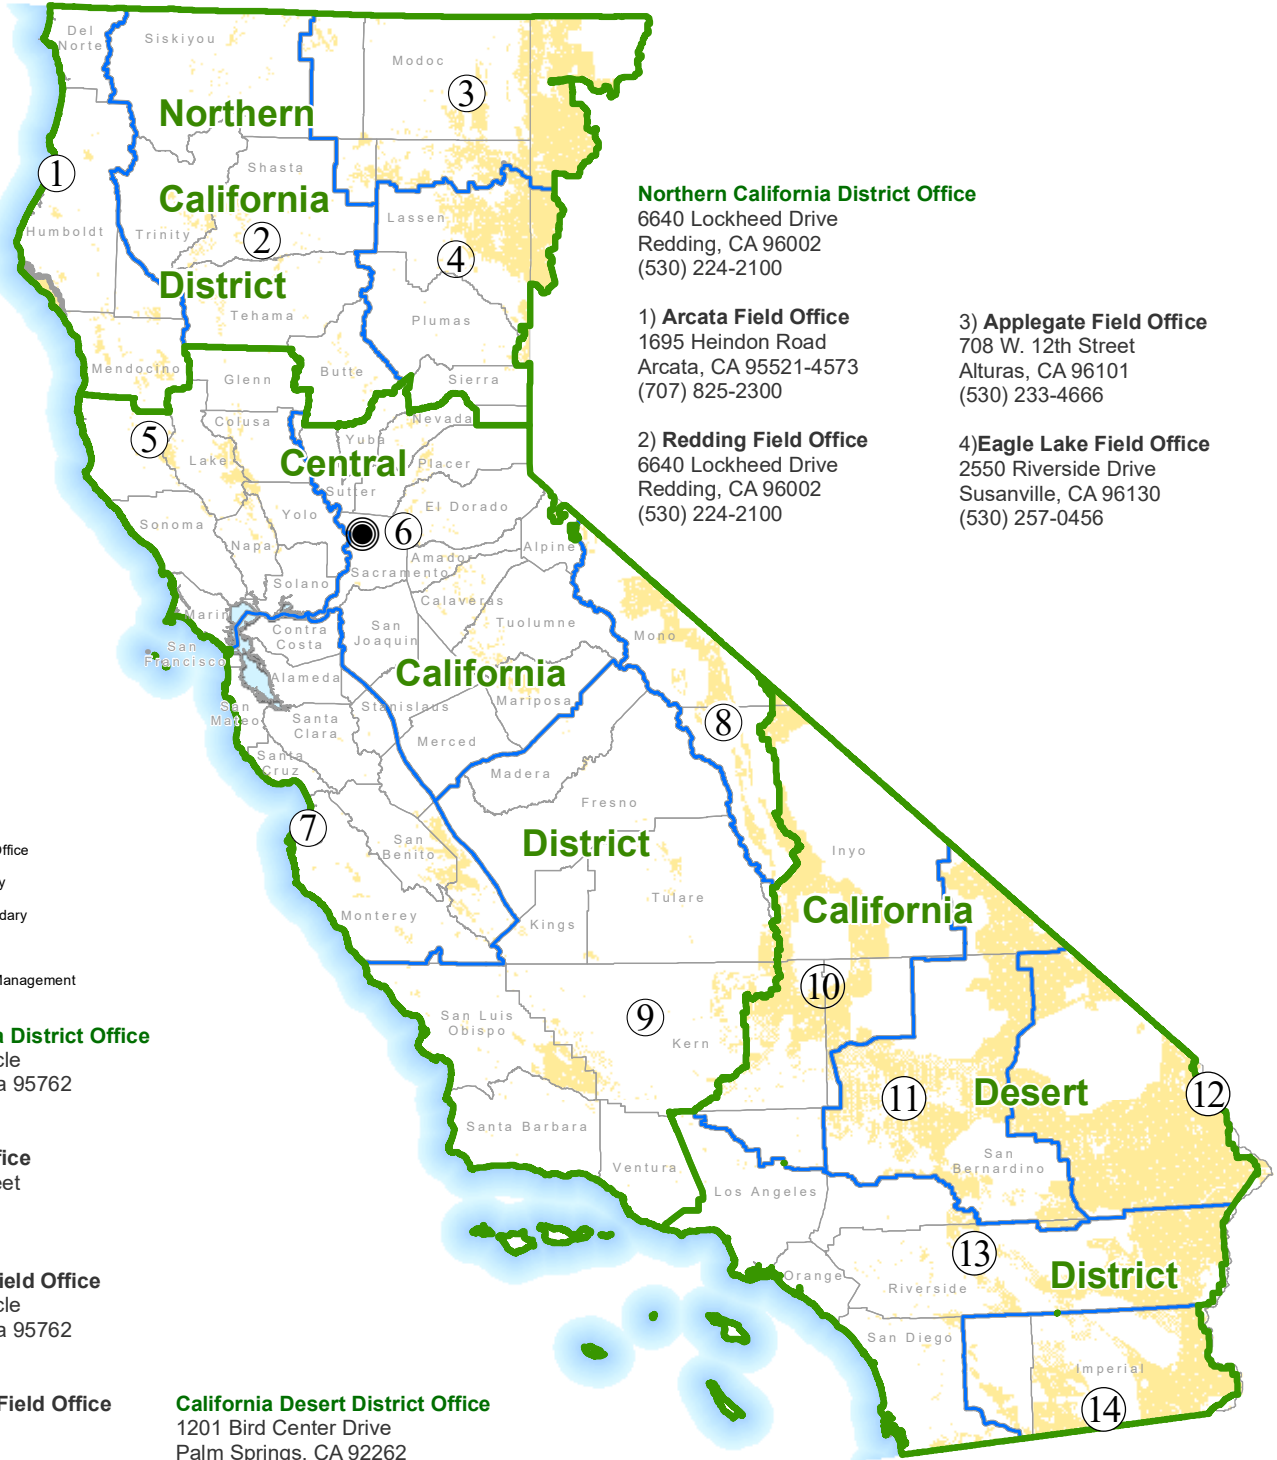

Bureau of Land Management

California State Office

2800 Cottage Way, Suite W1623, Sacramento, CA 95825-1889

Public Room www.blm.gov/media/public-room/california (916) 978-4400

www.blm.gov/california

Northern California District Office