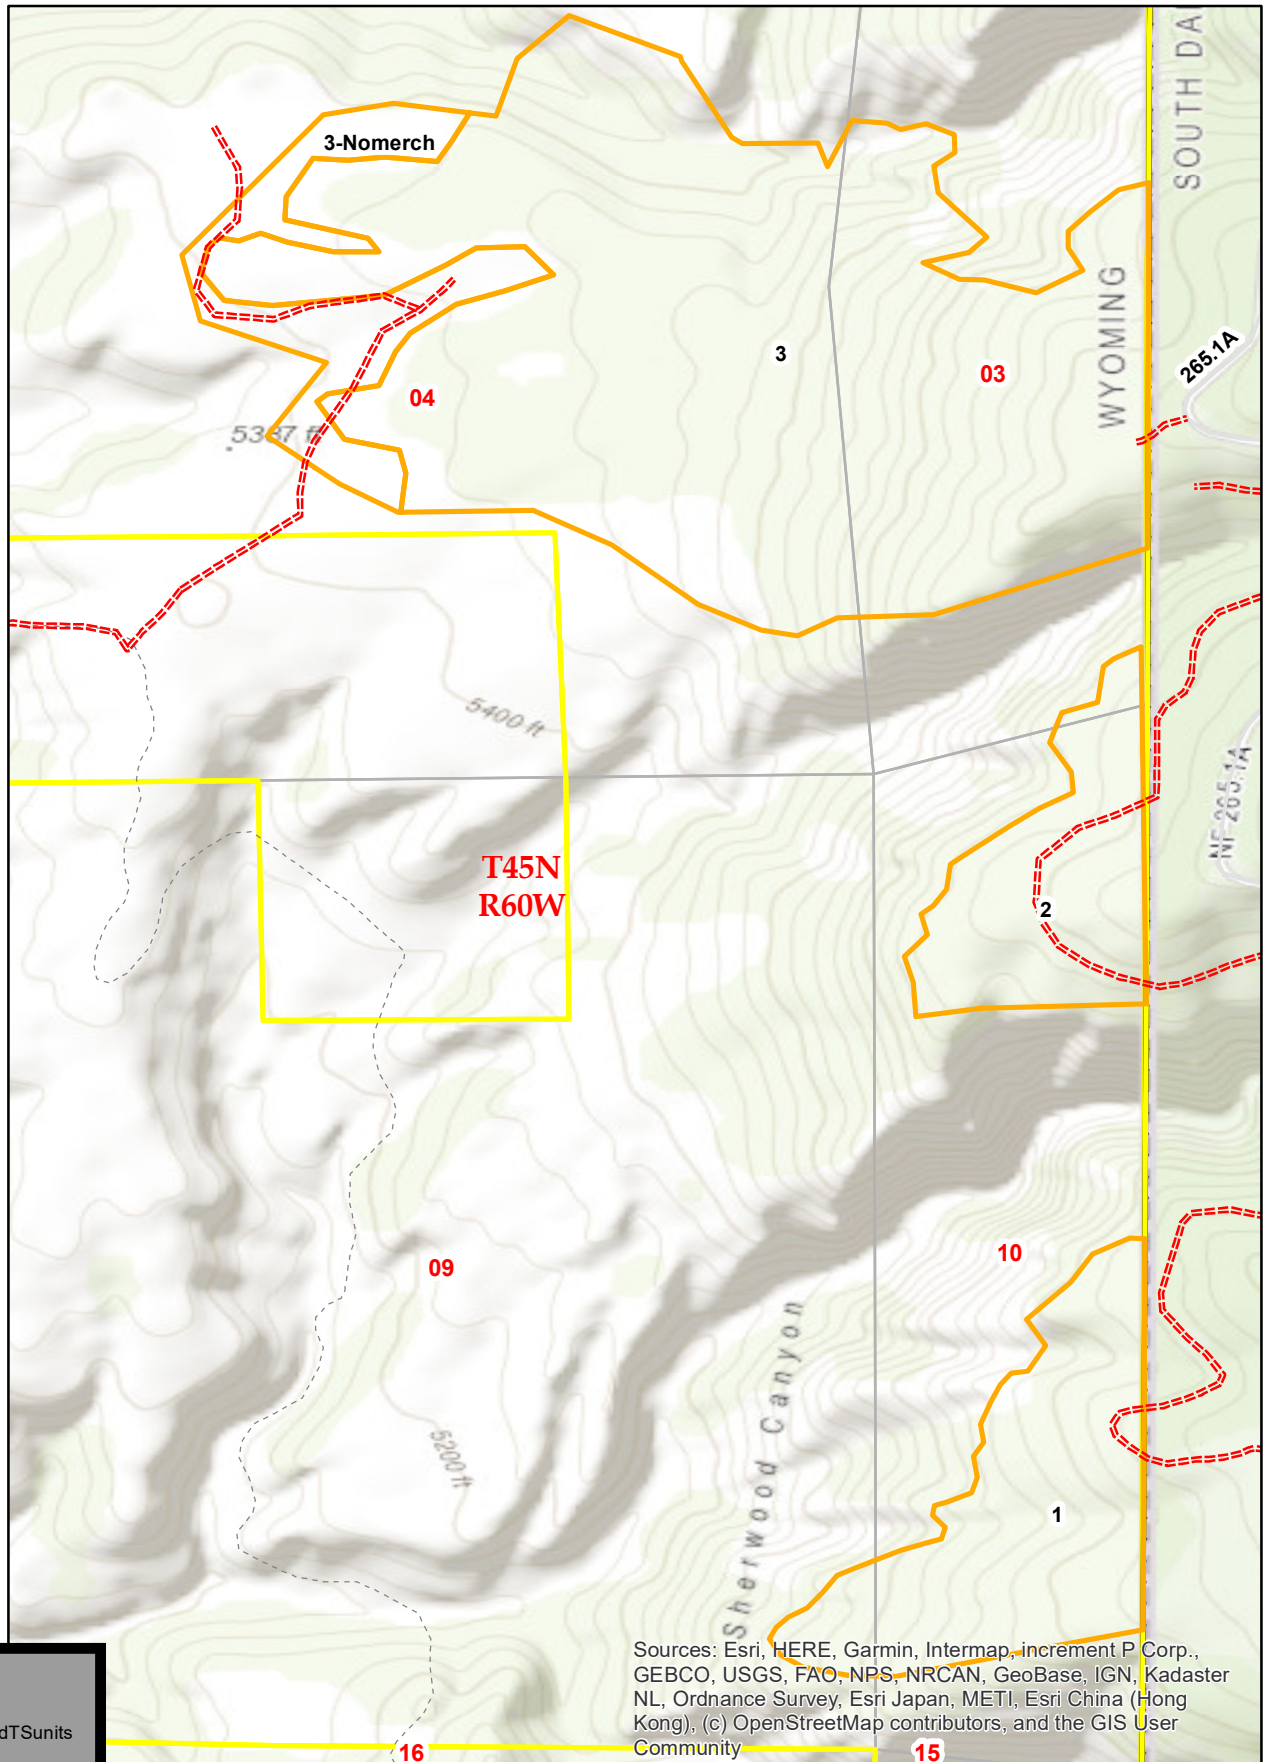

Sherwood Timber Sale

Sources: Esri, HERE, Garmin, Intermap, increment P Corp., GEBCO, USGS, FAO, NPS, NRCAN, GeoBase, IGN, Kadaster NL, Ordnance Survey, Esri Japan, METI, Esri China (Hong Kong), (c) OpenStreetMap contributors, and the GIS User Community

Map center Coordinates DDM
-104 3.7840 43 53.9514

0 0.05 0.1 0.2 0.3 0.4
Miles