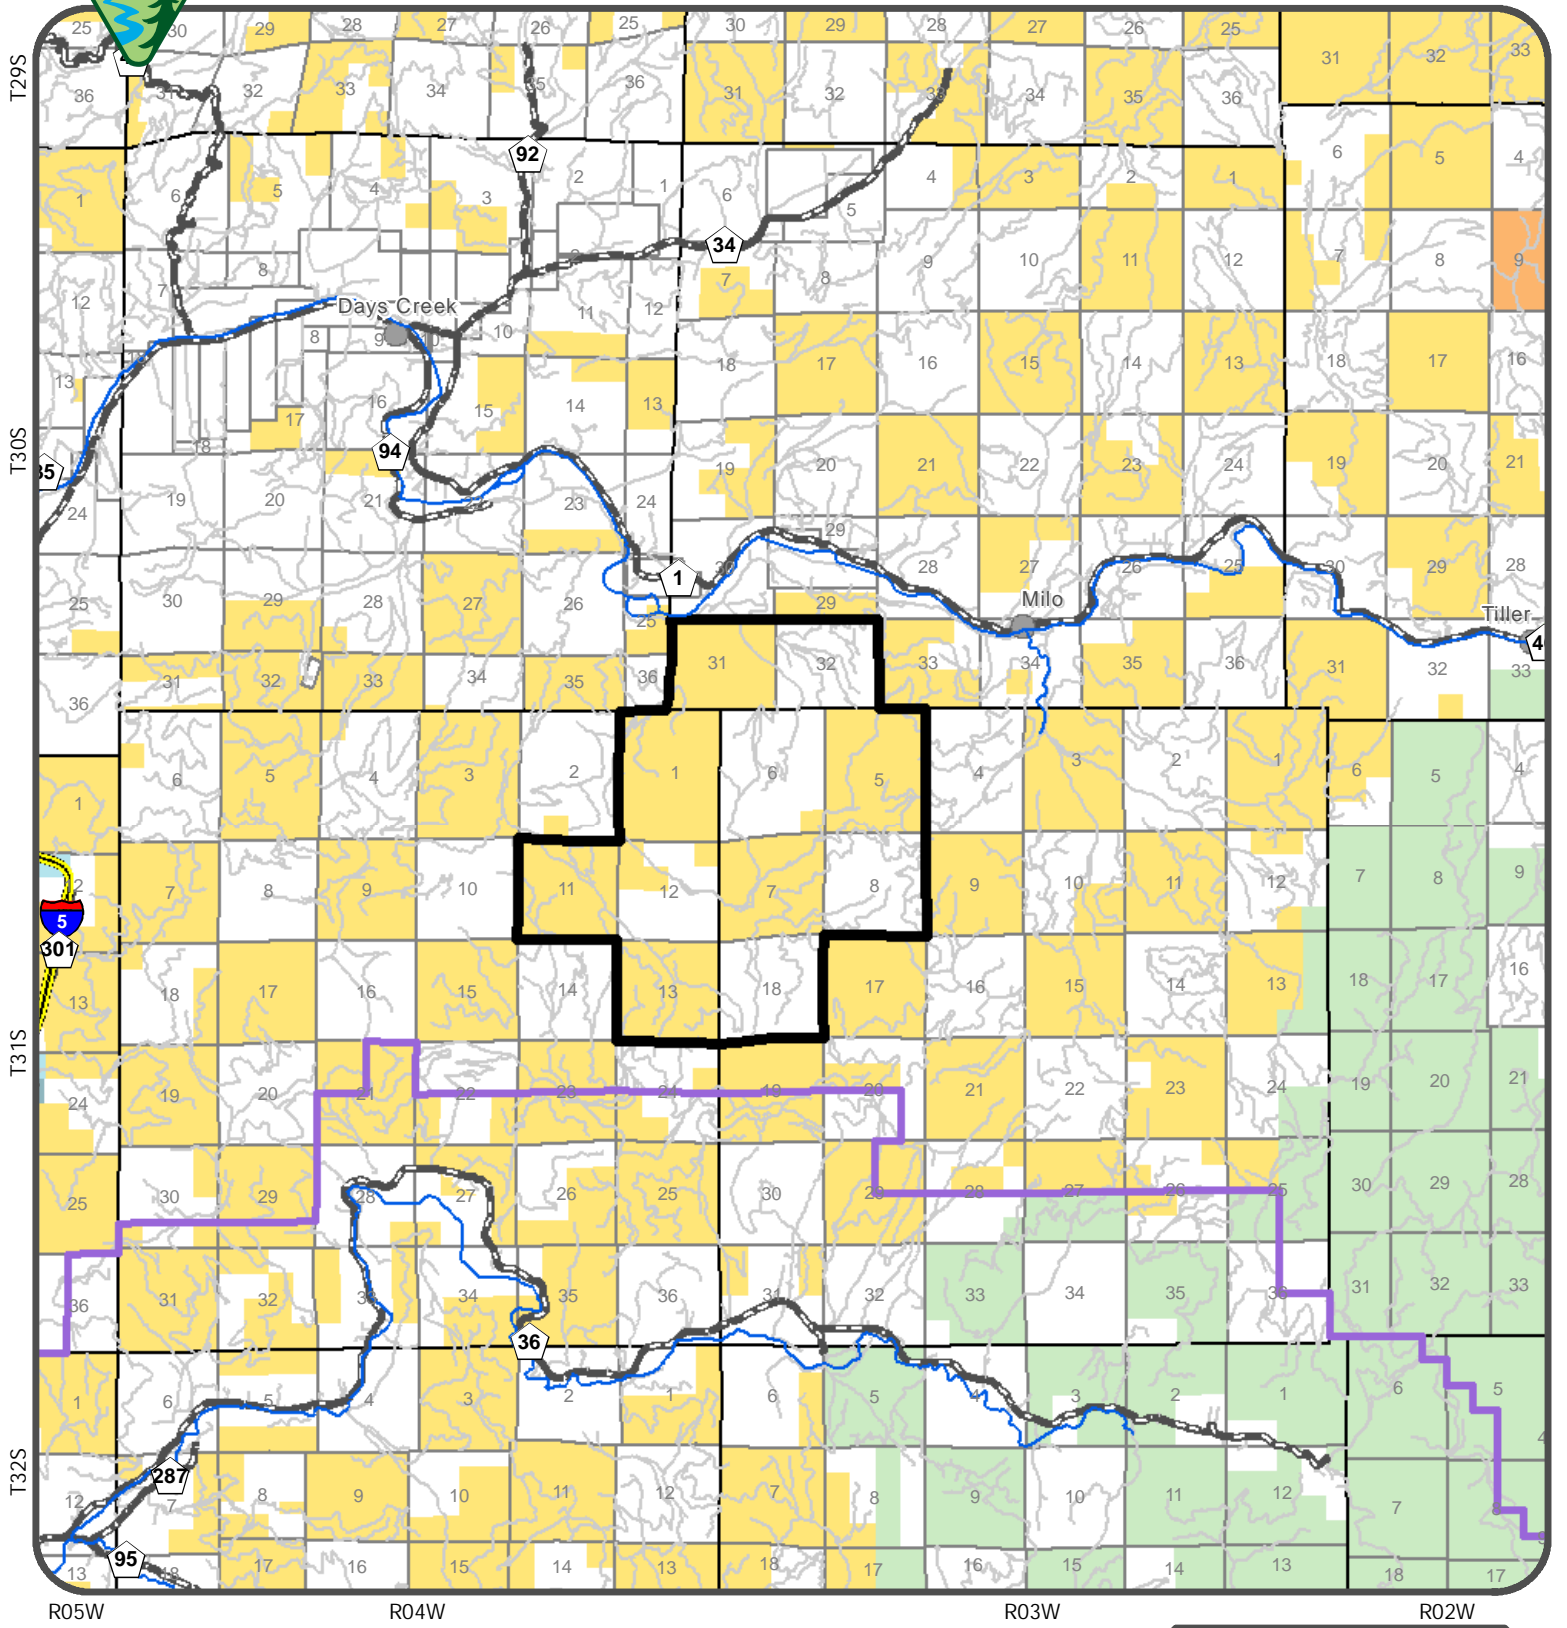

Pooler Creek Fire Area Closure

- Interstate Highway
- County Roads
- Existing Road
- Closure Area
- District Office Boundary
- Bureau of Land Management
- U.S. Forest Service
- Bureau of Indian Affairs
- State
- Local Government
- Private/Unknown

Date: 8/30/2021

No warranty is made by the Bureau of Land Management as to the accuracy, reliability, or completeness of these data for individual or aggregate use with other data. Original data were compiled from various sources and may be updated without notification.