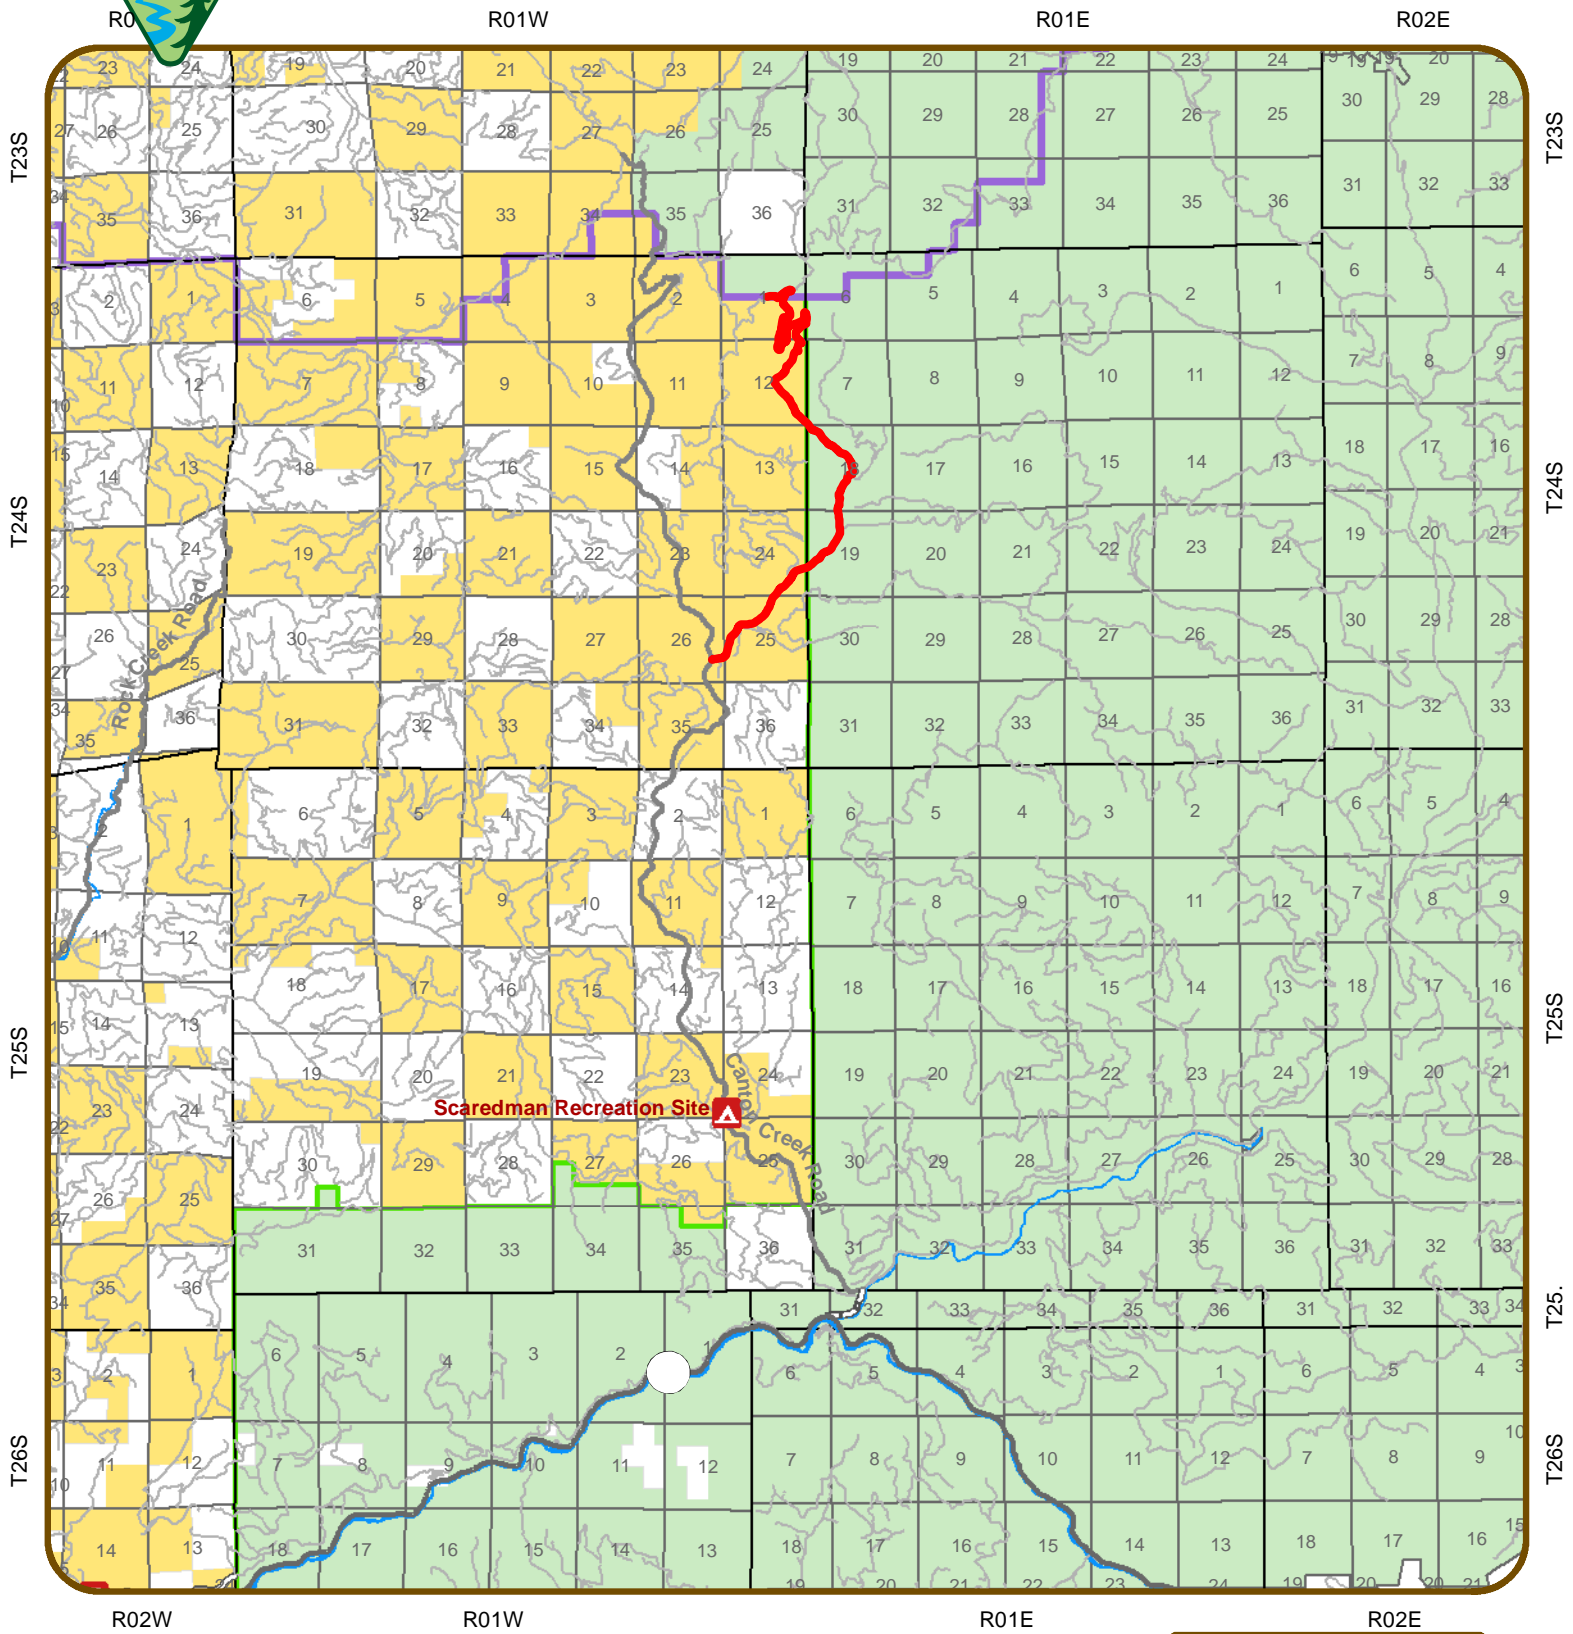

# Rough Patch Complex Road Closure

## Legend

- 24-1-26 Francis Crk Rd CLOSED
- District Area Boundary
- State Highway
- National Forest Boundary
- County Road
- Major Road
- Bureau of Land Management
- U.S. Forest Service
- Private/Unknown