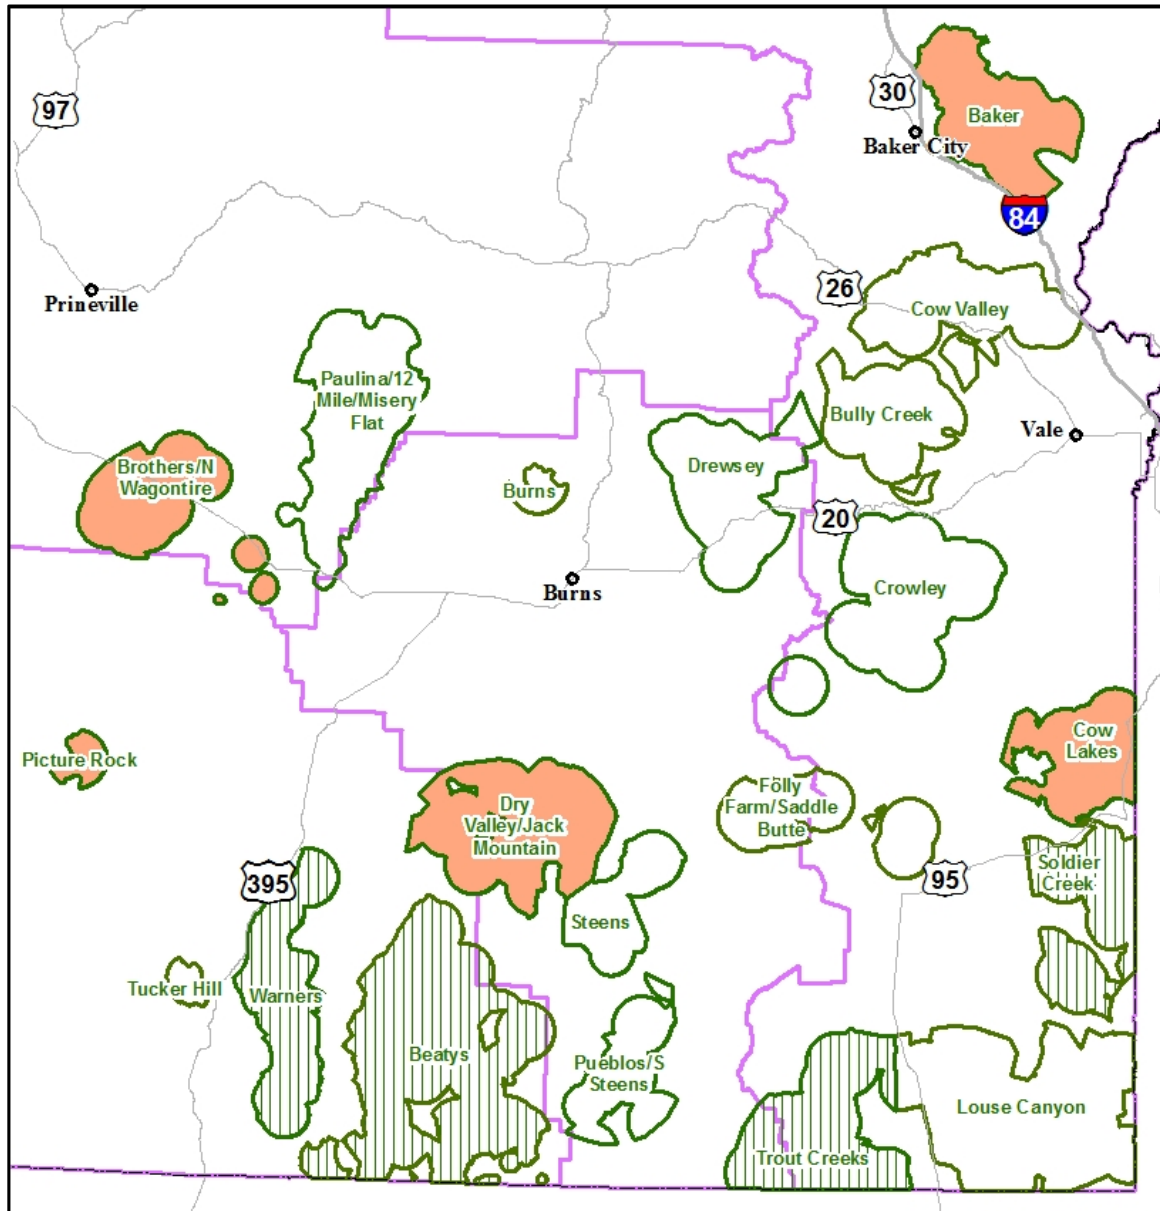

Attachment 1

Map of Priority Areas for Conservation in Oregon

2020 Adaptive Management Trigger Status by Oregon Greater Sage-grouse Priority Areas of Conservation (PAC)

- PAC Trigger Status**
- Tripped a Hard Trigger or both Soft Triggers
 - Tripped a Soft Trigger
 - Priority Areas of Conservation (PAC)
 - State Boundary
 - BLM District Boundaries
 - Interstate Highways
 - Federal Highways

No warranty is made by the Bureau of Land Management as to the accuracy, reliability, or completeness of these data for individual or aggregate use with other data. Original data were compiled from various sources and may be updated without notification.