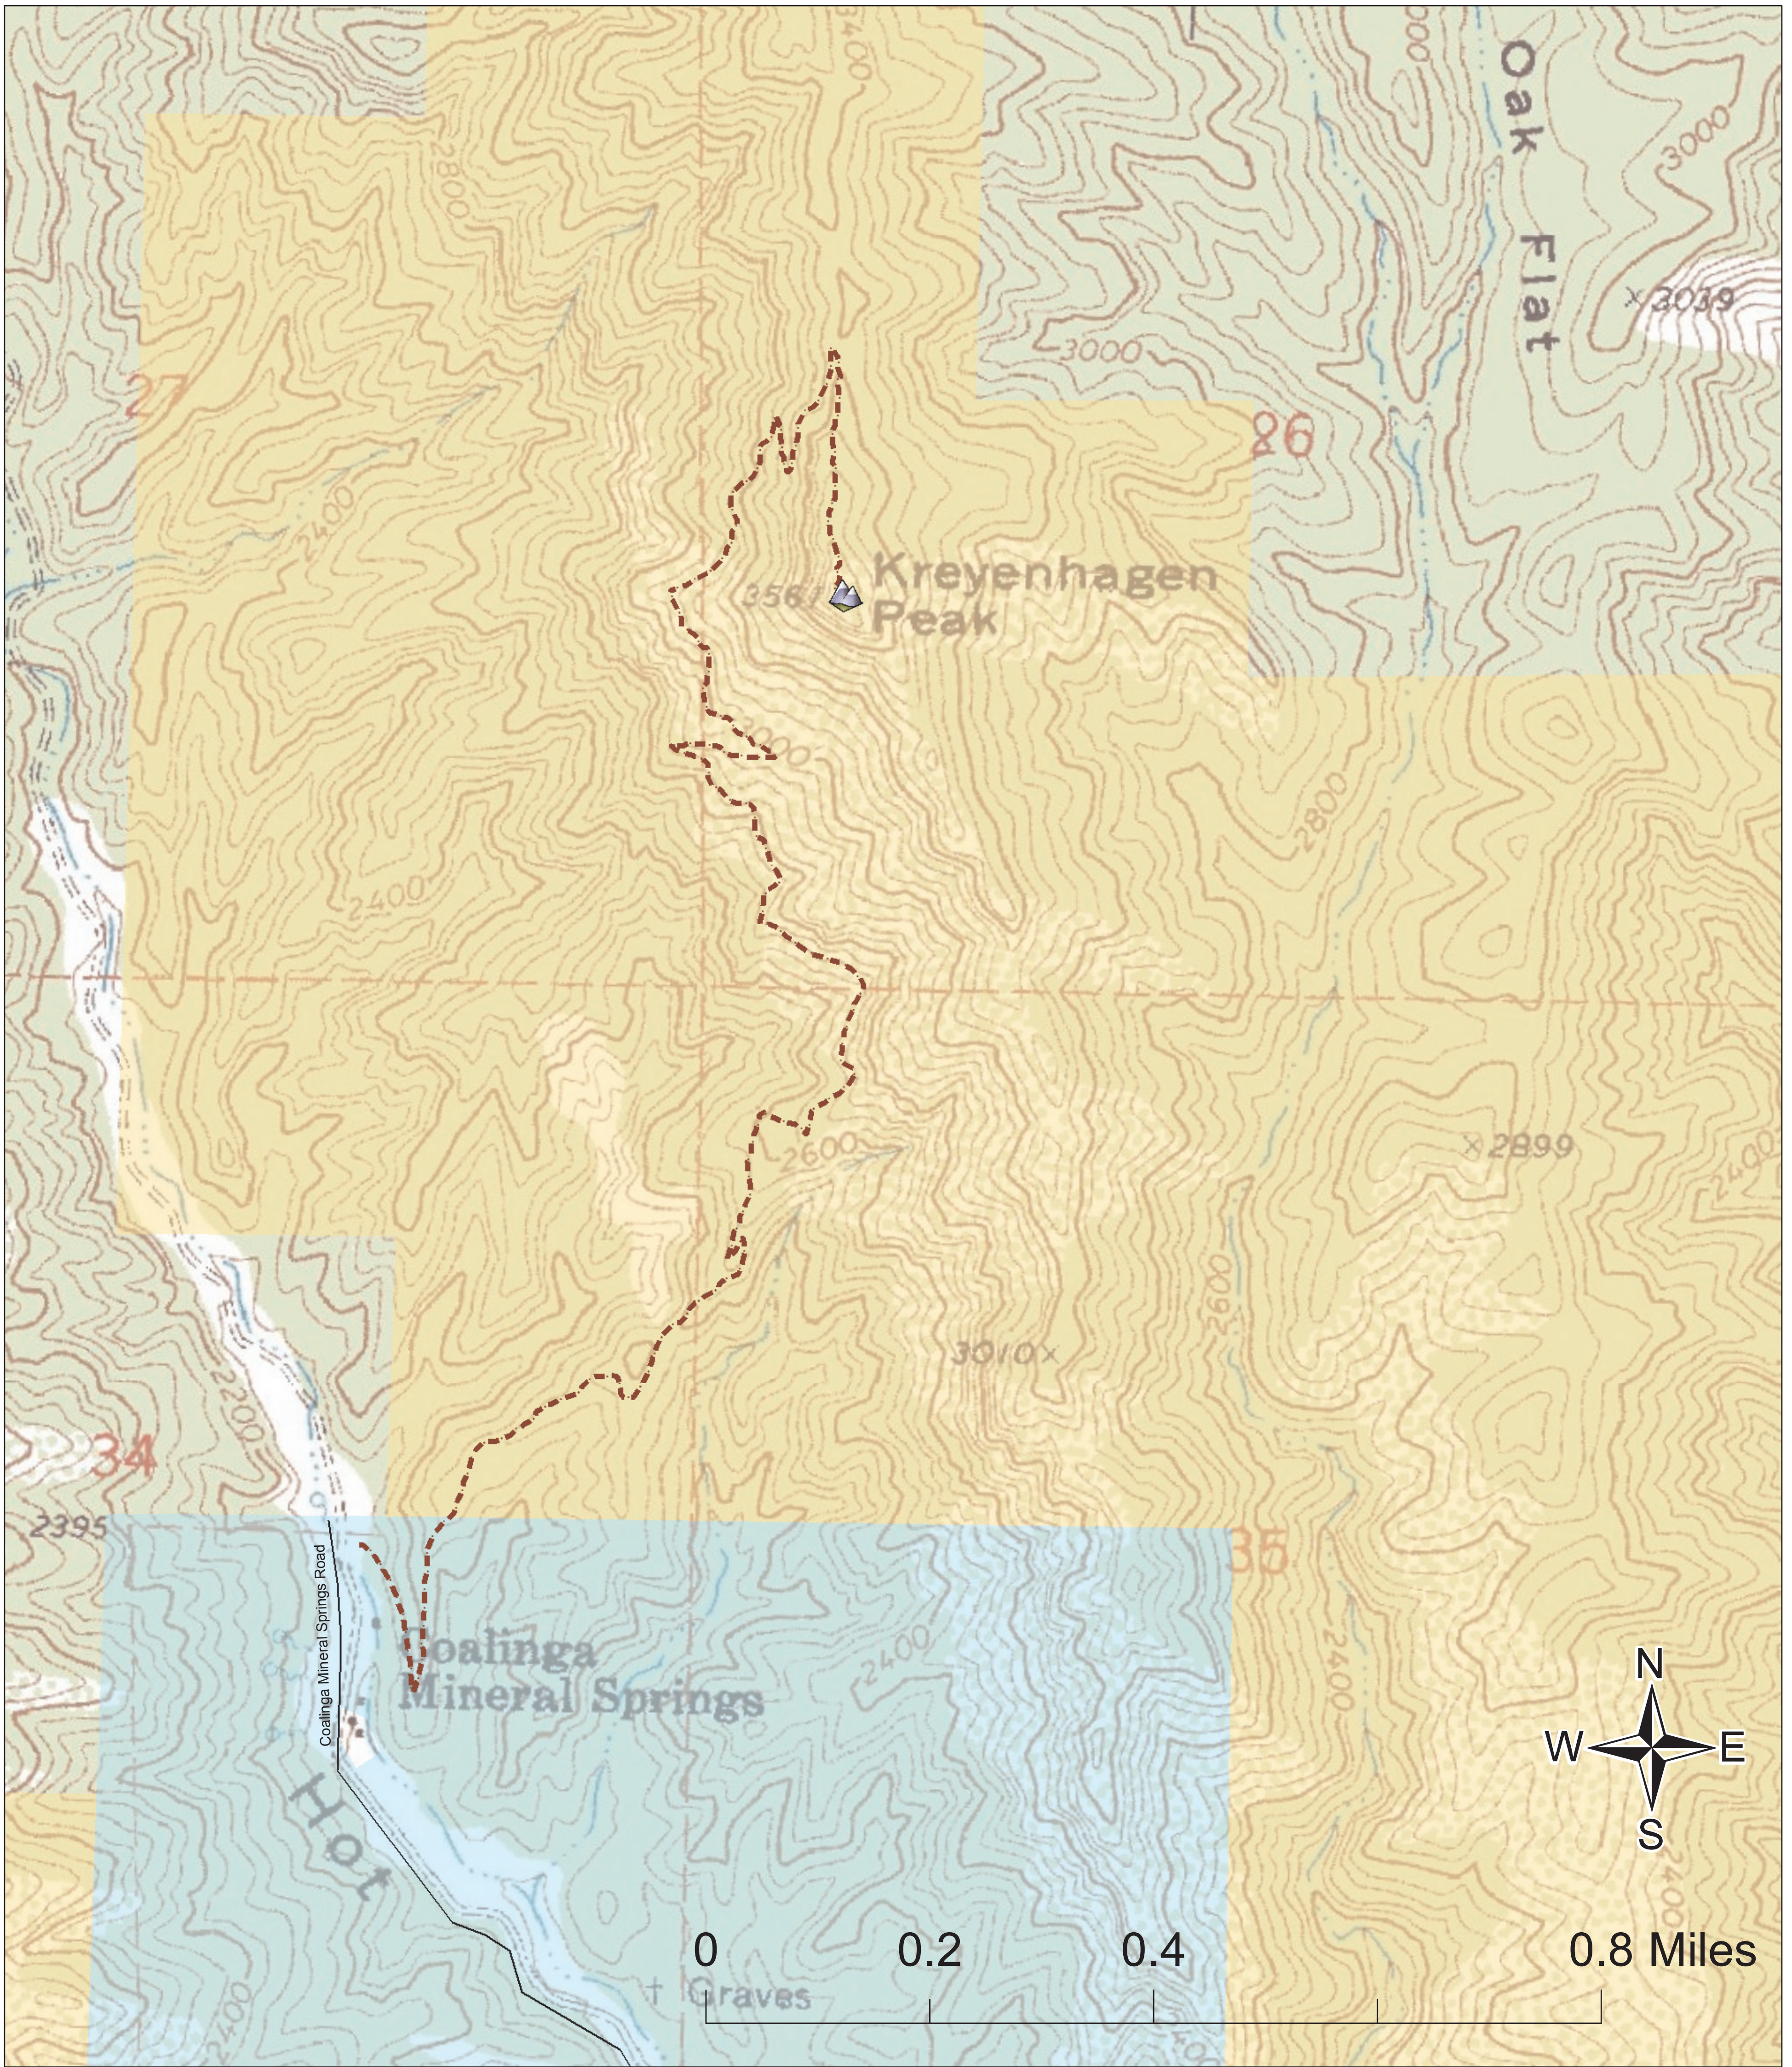

Coalinga Mineral Springs NRT

Legend

-  Kreyenhagen_Peak
-  Coalinga MS NRT

Ownership

Agency

-  Bureau of Land Management
-  State