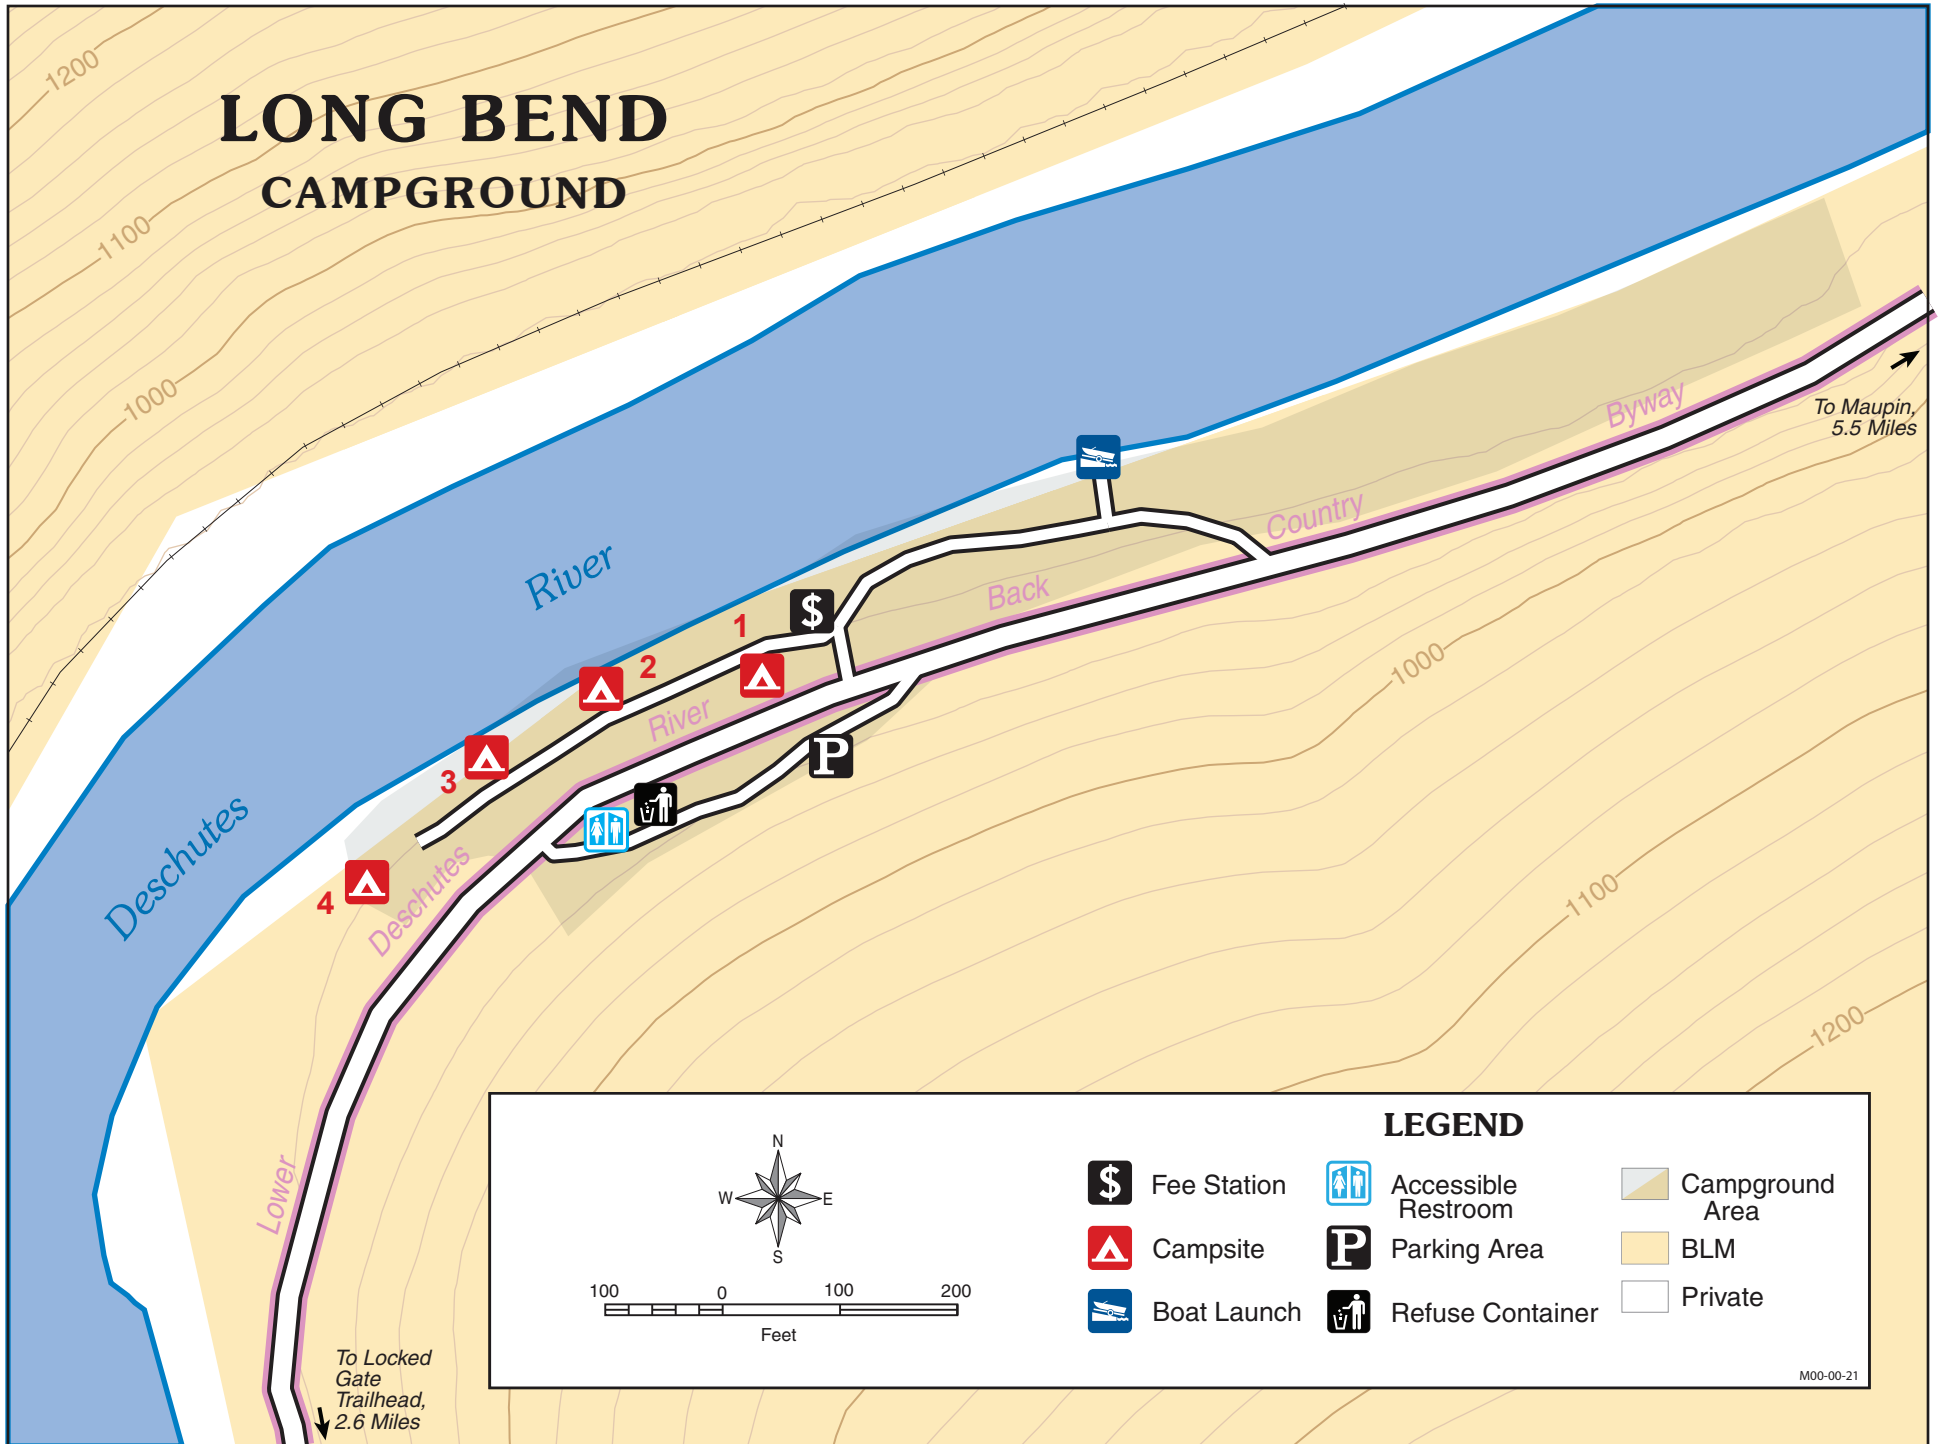

LONG BEND CAMPGROUND

LEGEND

| | | |
|---|---|---|
|  Fee Station |  Accessible Restroom |  Campground Area |
|  Campsite |  Parking Area |  BLM |
|  Boat Launch |  Refuse Container |  Private |

 Feet