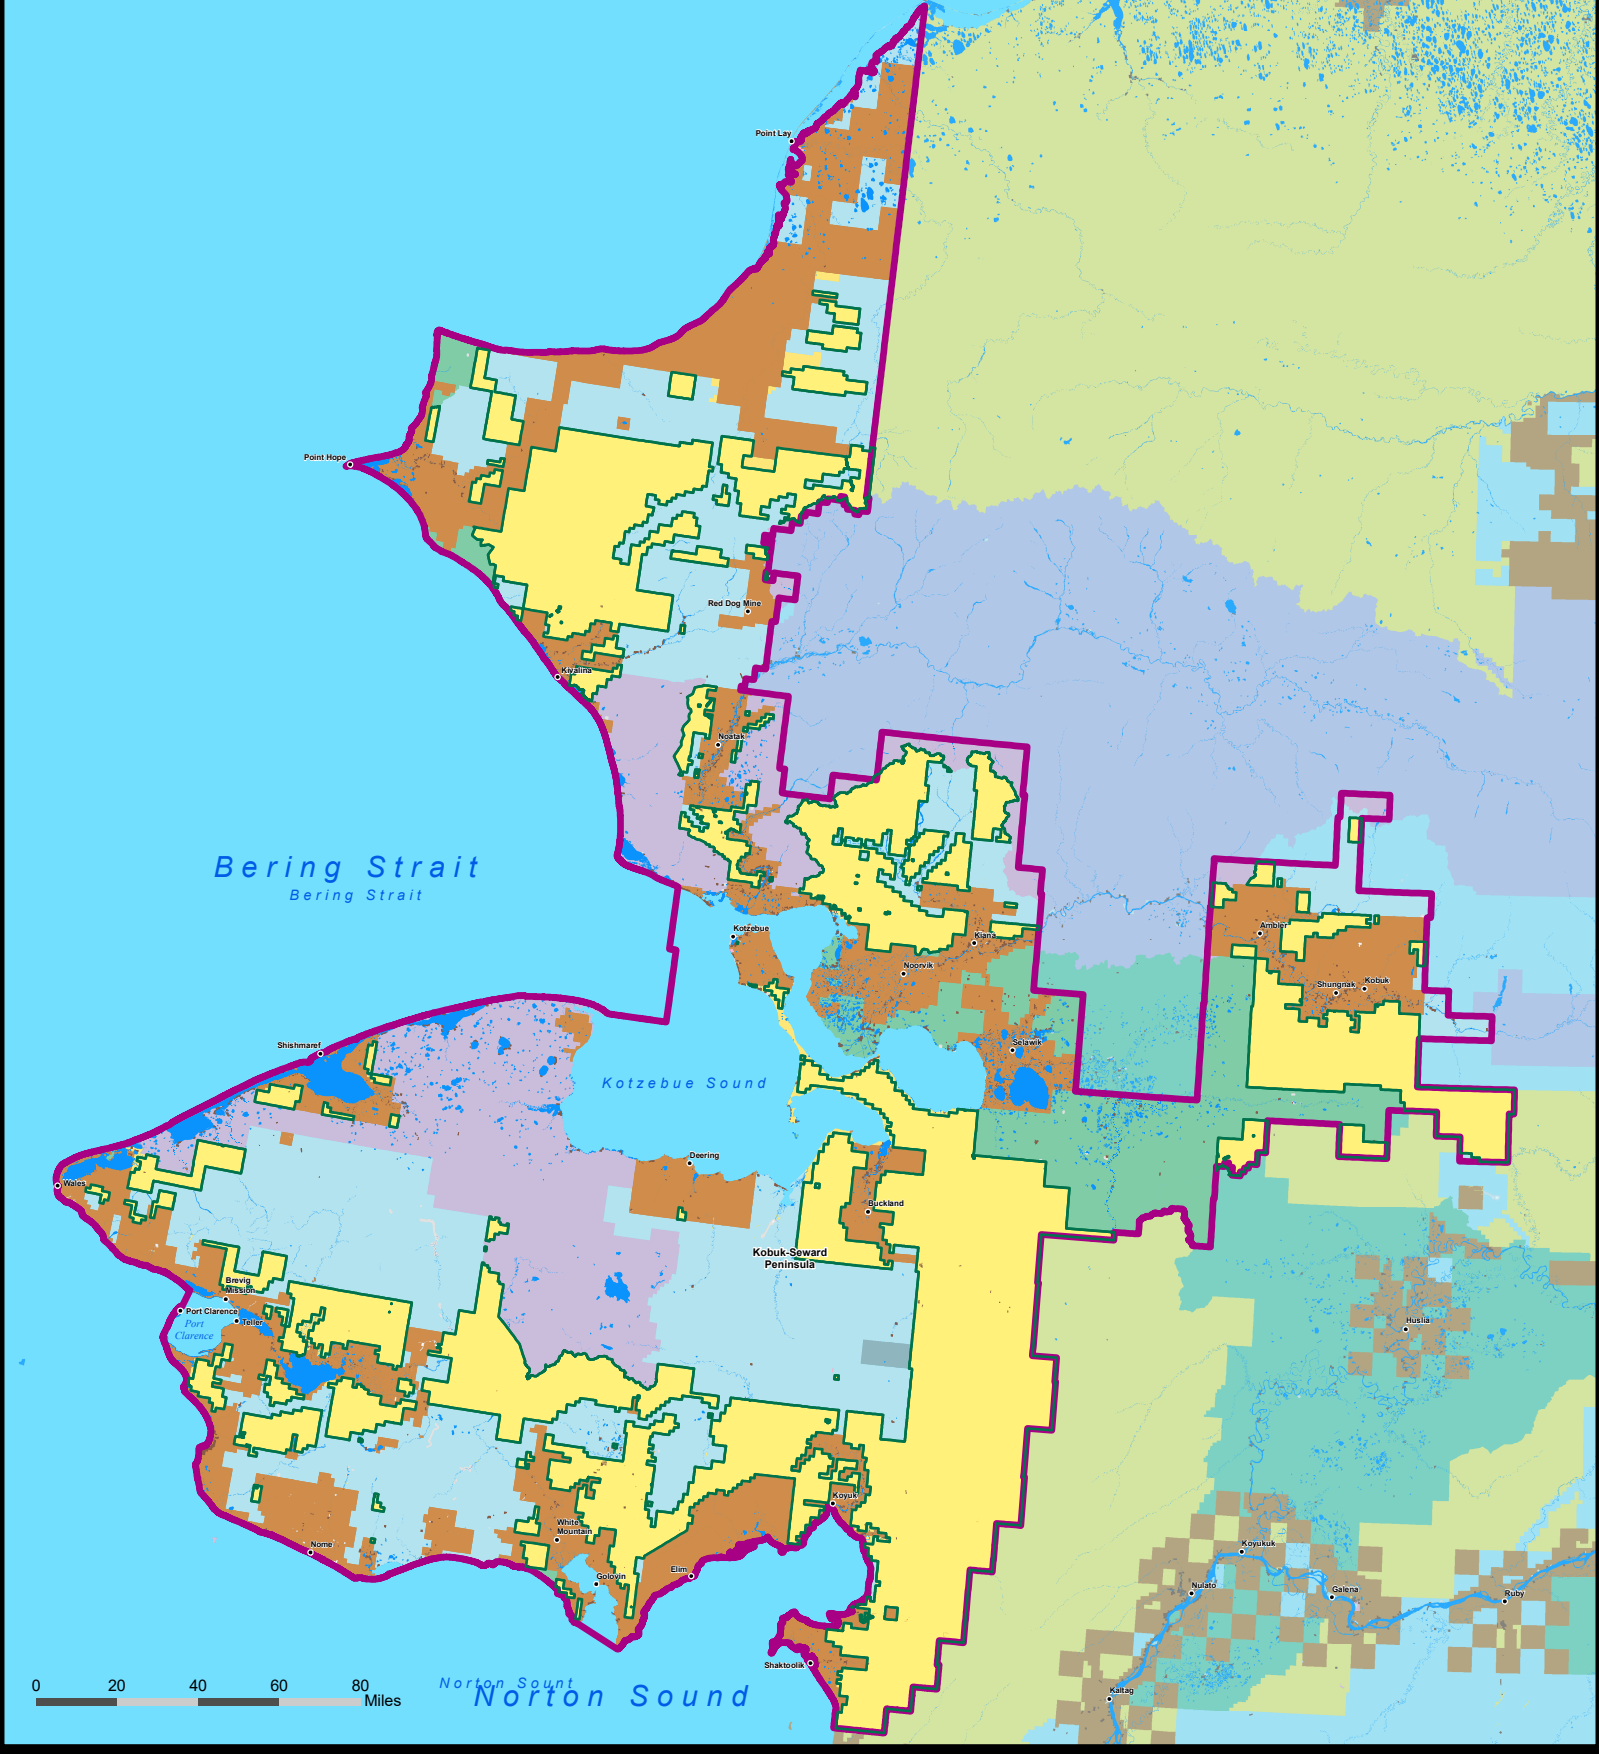

Kobuk-Seward Peninsula Land Status

U.S. DEPARTMENT OF THE INTERIOR | BUREAU OF LAND MANAGEMENT | ALASKA

10/13/2020

Kobuk-Seward Peninsula Planning Area

Bureau of Land Management D1 Revocation Lands

1. **Administered Lands**
2. Bureau of Land Management
   - Department of Defense
   - Fish and Wildlife Service
   - National Park Service
   - Other Federal
3. **Ownership**
4. State
   - Local Government
   - Native Allotment
   - Native Lands
   - Private
   - Water