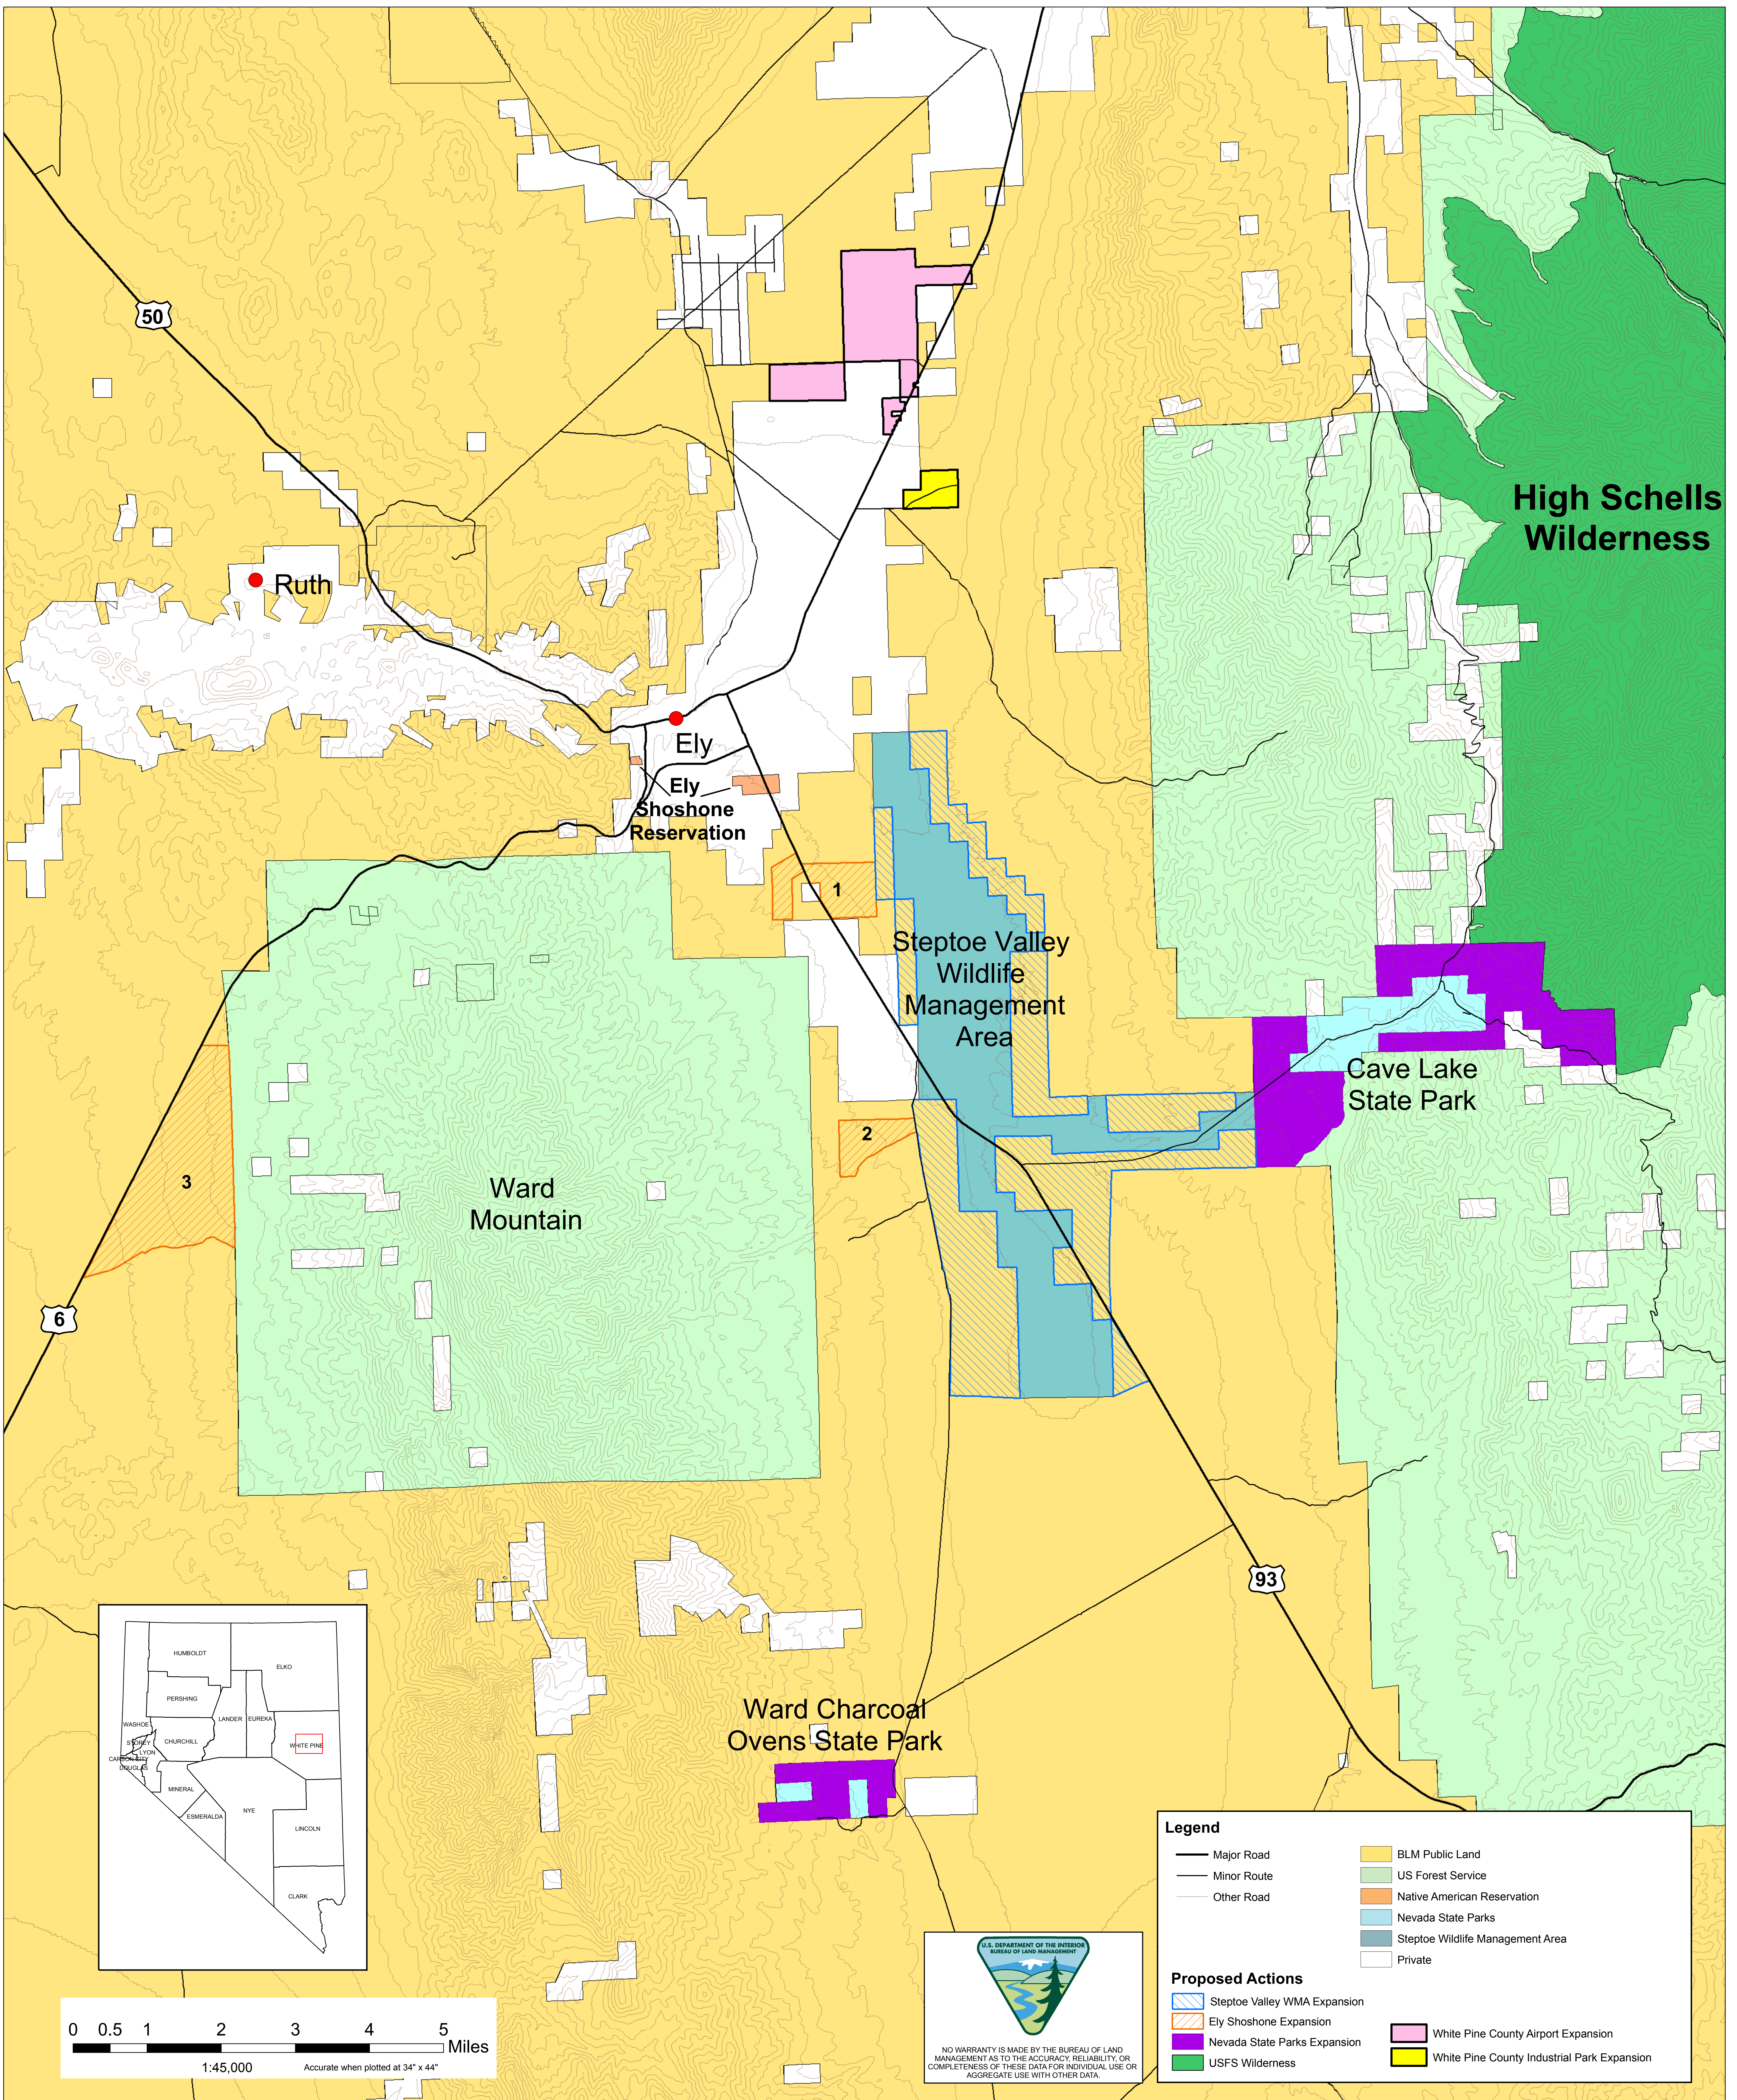

# Ely, Nevada Area

Public Law 109-432

December 20, 2006

**High Schells  
Wilderness**

**Ruth**

**Ely**

**Ely  
Shoshone  
Reservation**

**Steptoe Valley  
Wildlife  
Management  
Area**

**Cave Lake  
State Park**

**Ward  
Mountain**

**Ward Charcoal  
Ovens State Park**

**Legend**

— Major Road	BLM Public Land
— Minor Route	US Forest Service
— Other Road	Native American Reservation
	Nevada State Parks
	Steptoe Wildlife Management Area
	Private

**Proposed Actions**

Blue hatched box	Steptoe Valley WMA Expansion	Pink hatched box	White Pine County Airport Expansion
Orange hatched box	Ely Shoshone Expansion	Yellow hatched box	White Pine County Industrial Park Expansion
Purple hatched box	Nevada State Parks Expansion		
Green hatched box	USFS Wilderness		