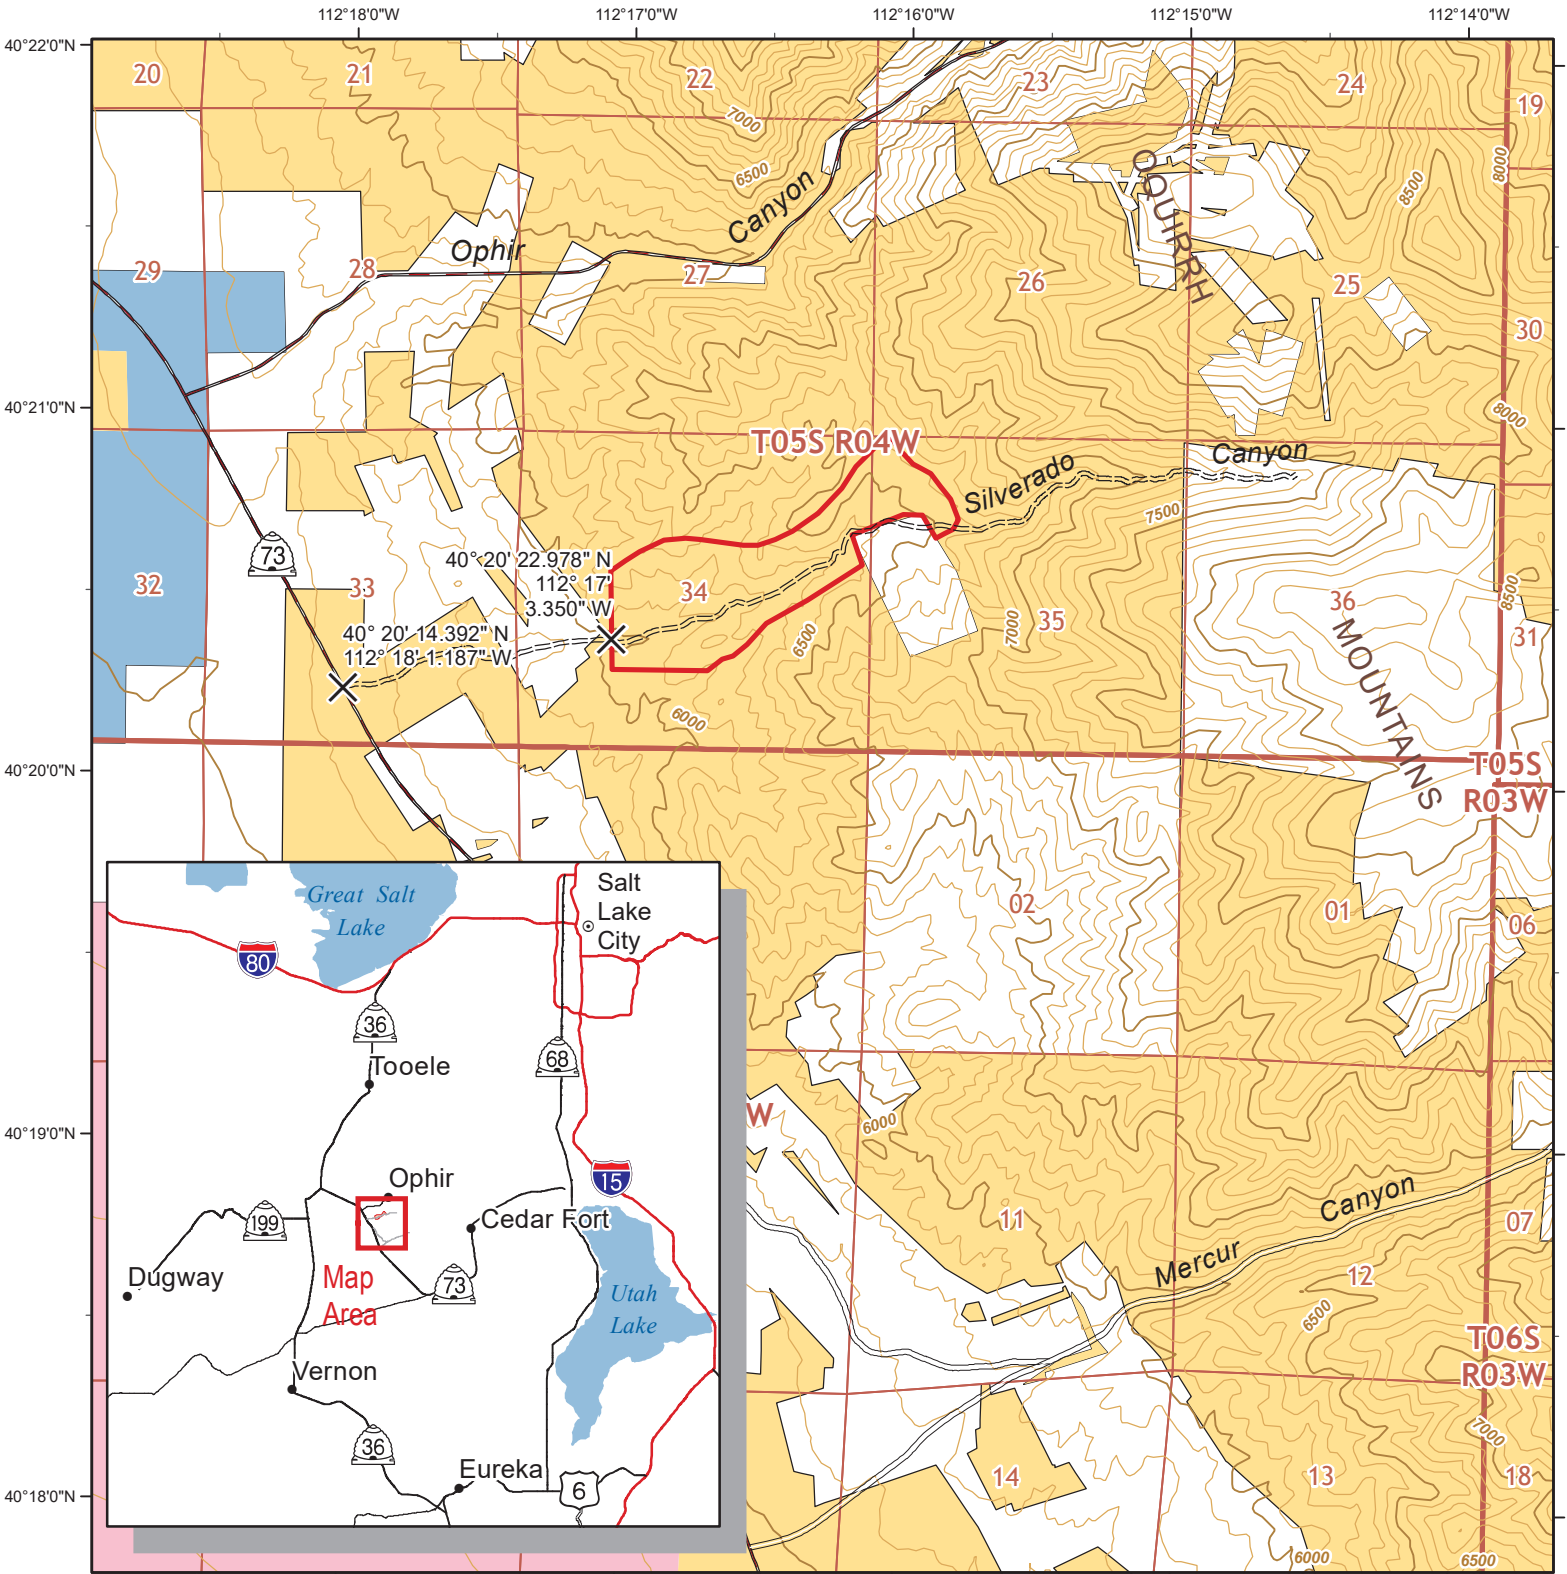

Silverado Christmas Tree Cutting Area - Tooele County, UT

Legend

- Tree Cutting Area
- Bureau of Land Management (BLM)
- X Reference Point
- Secondary Highway
- Improved Route
- Primitive Route
- Military Reservations
- Private
- State

October 19, 2020

No warranty is made by the Bureau of Land Management as to the accuracy, reliability, or completeness of these data for individual use or aggregate use with other data.