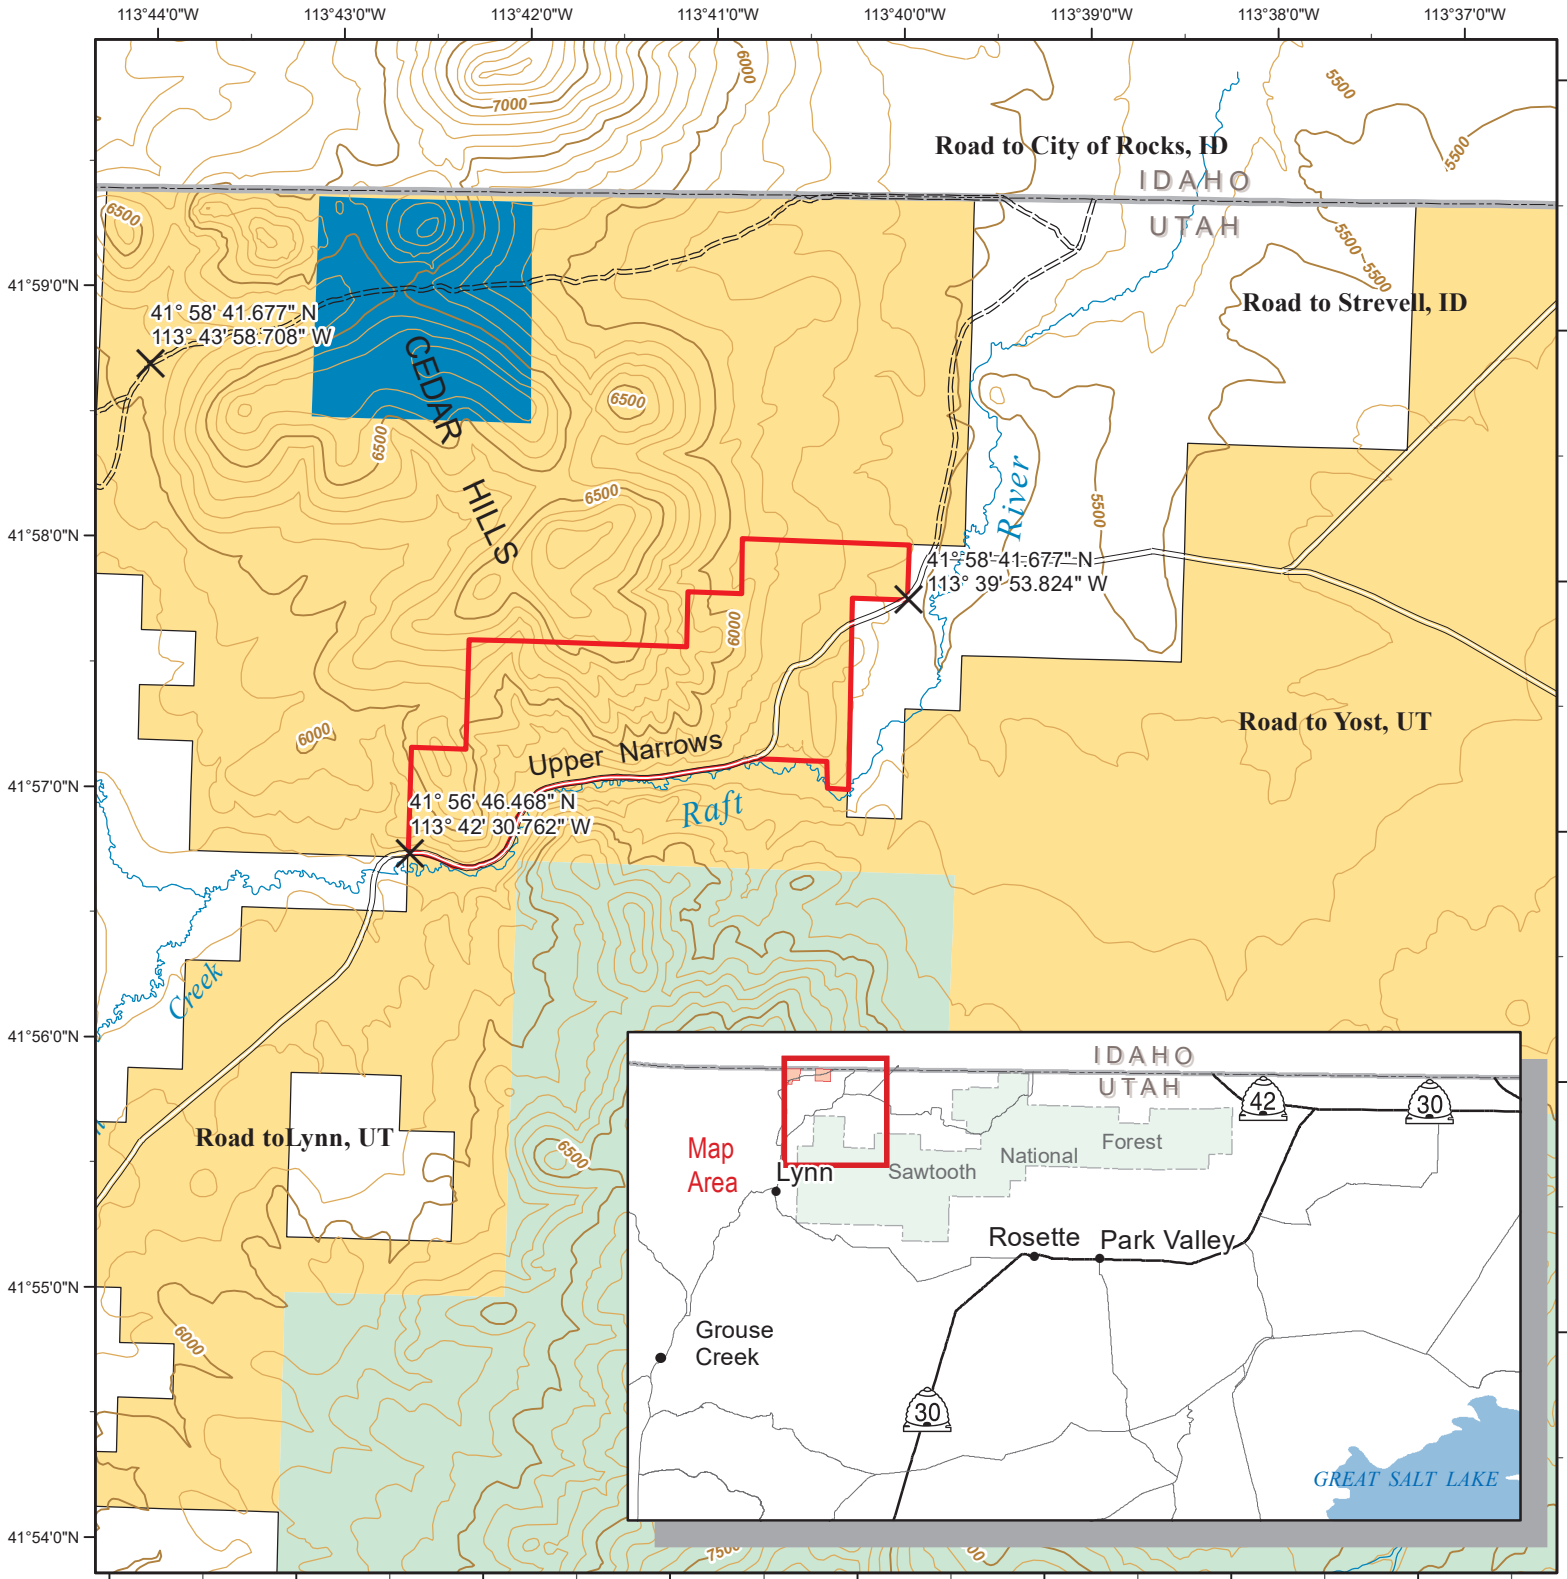

# Raft River Christmas Tree Area

## Legend

- Raft River Christmas Tree Area
- Bureau of Land Management (BLM)
- Private
- State
- US Forest Service (USFS)
- X Reference Point
- Improved Route
- Primitive Route

October 14, 2020

No warranty is made by the Bureau of Land Management as to the accuracy, reliability, or completeness of these data for individual use or aggregate use with other data.