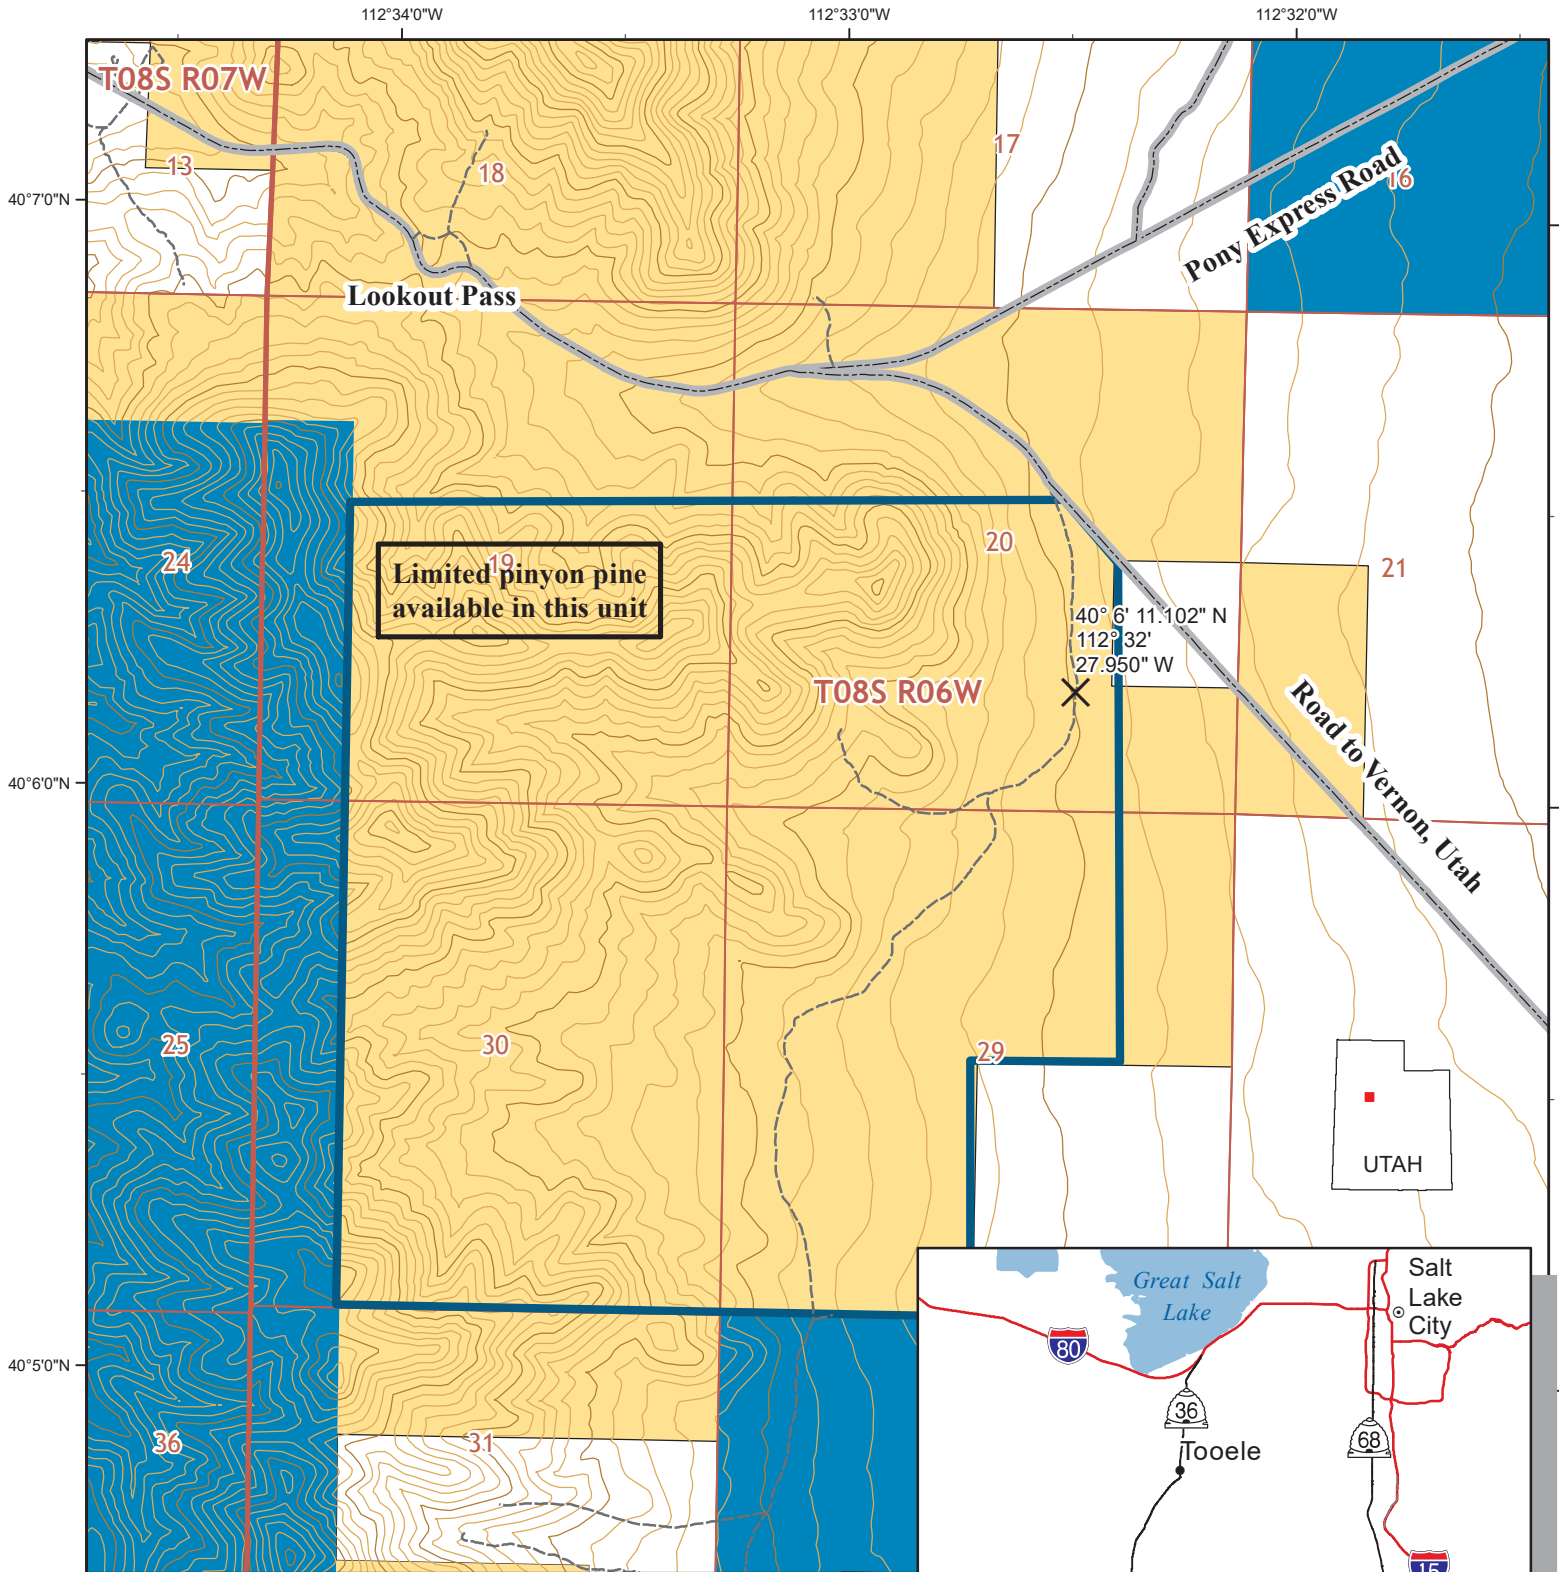

# Hill Springs Christmas Tree Cutting Area

- Cutting Area
- Reference Point
- Improved Road
- Unimproved Road
- Bureau of Land Management (BLM)
- Private
- State

October 14, 2020

No warranty is made by the Bureau of Land Management as to the accuracy, reliability, or completeness of these data for individual use or aggregate use with other data.