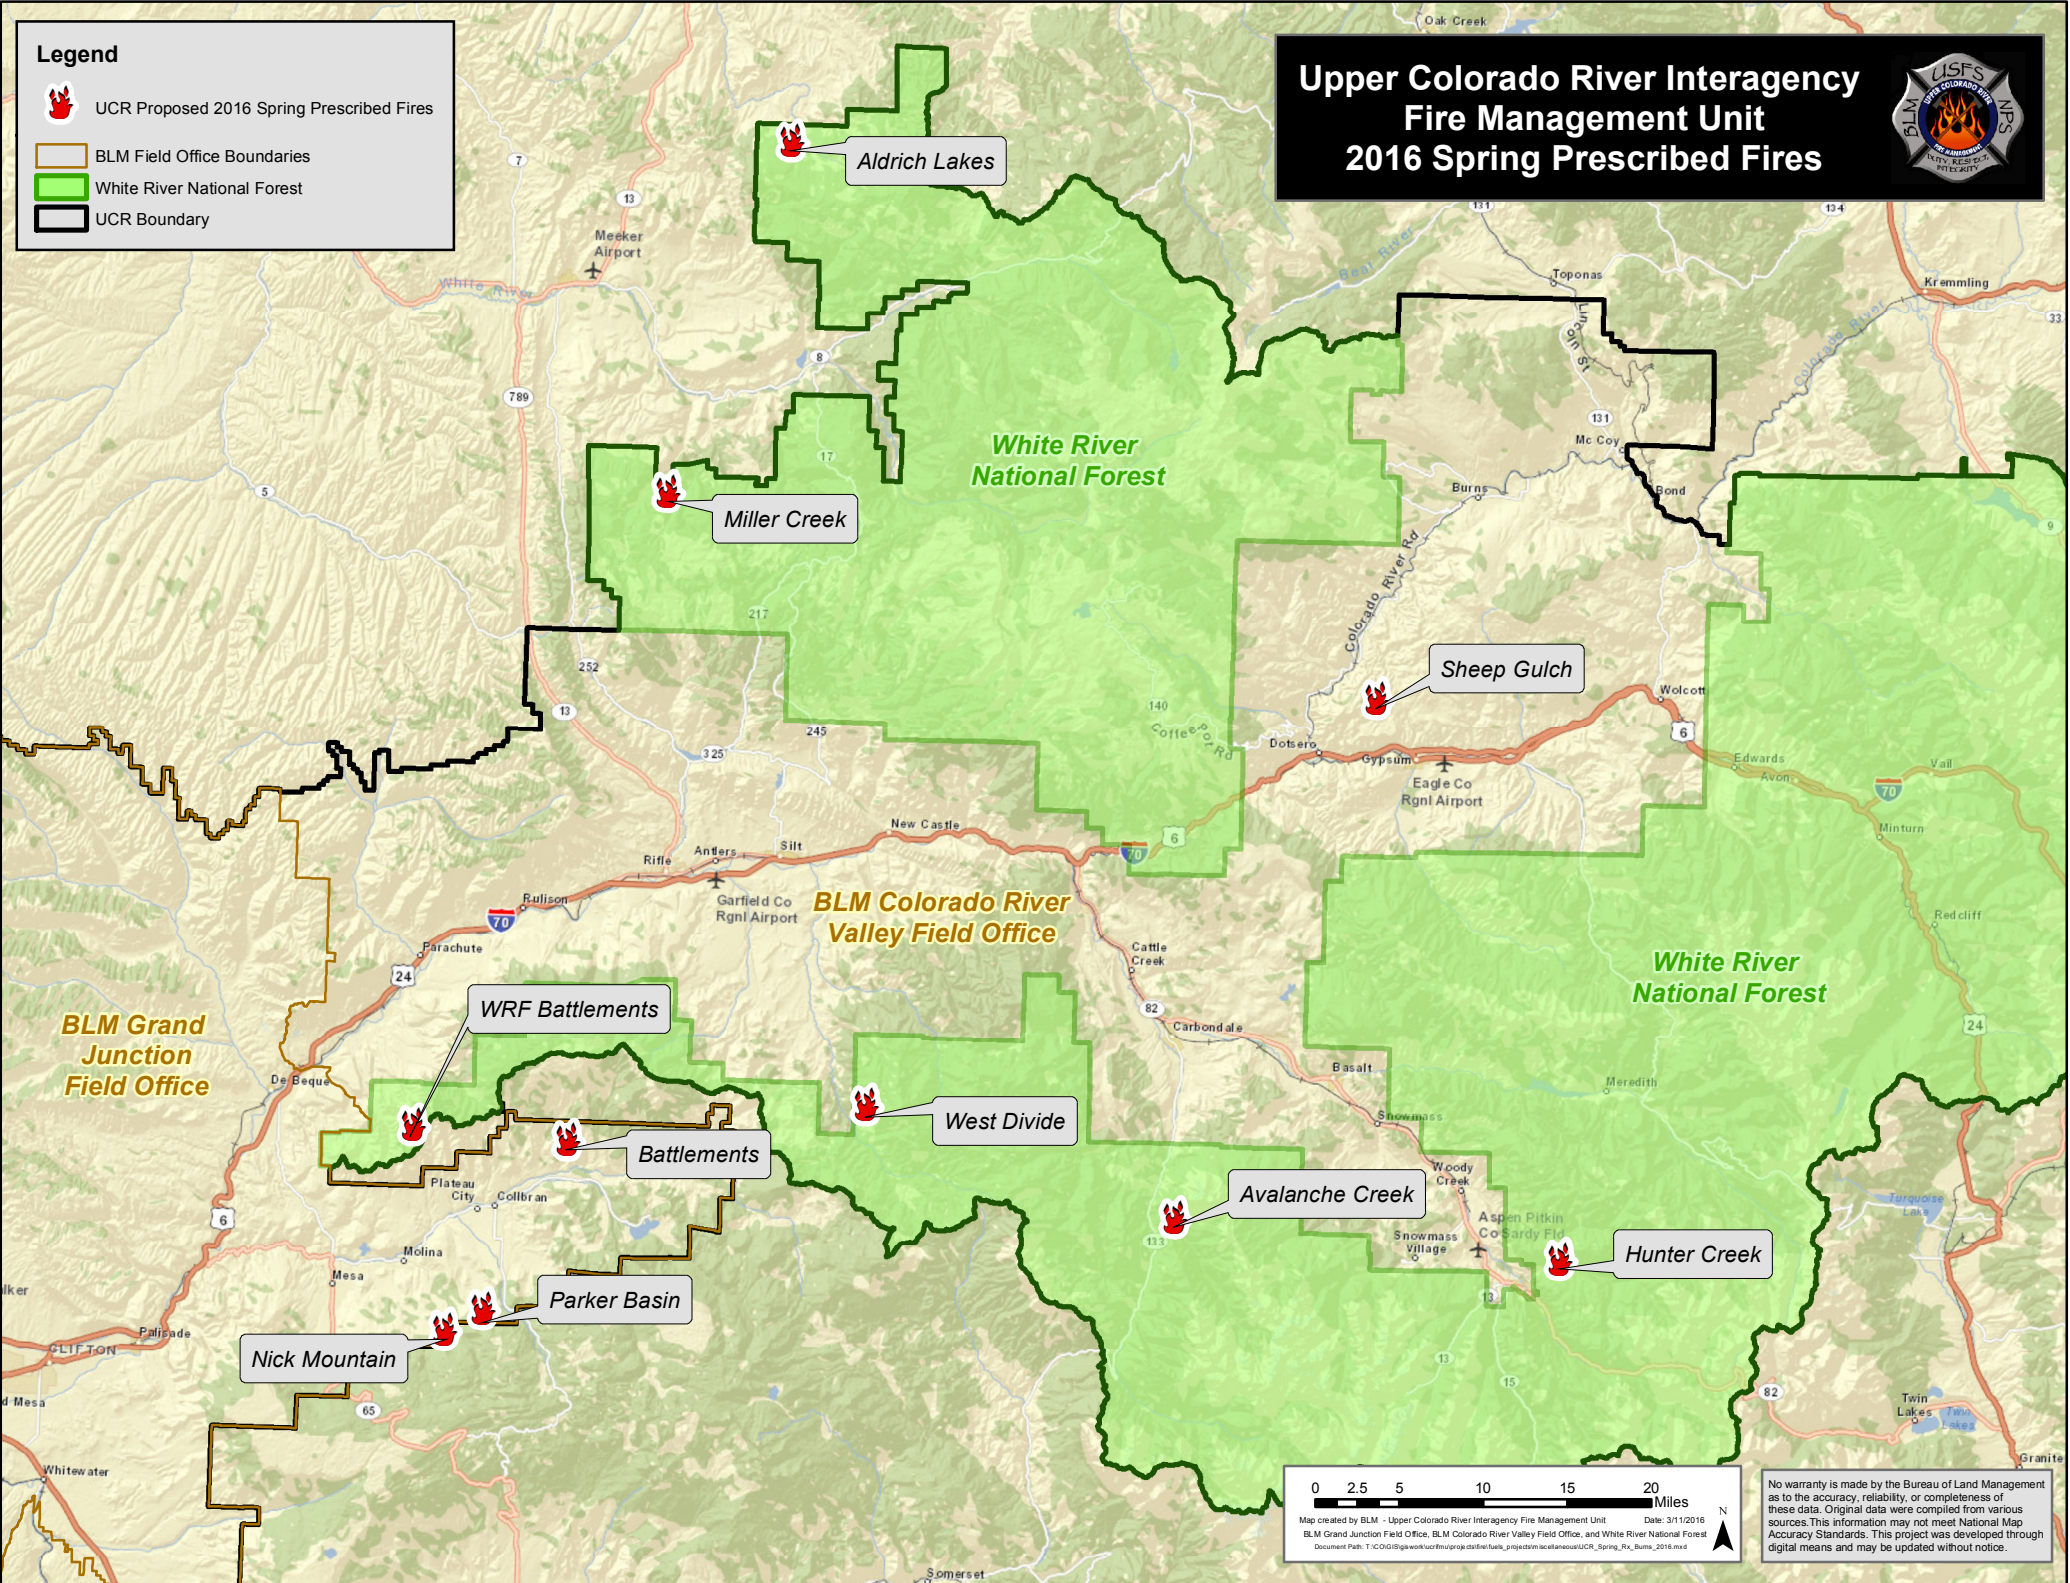

Legend

- UCR Proposed 2016 Spring Prescribed Fires
- BLM Field Office Boundaries
- White River National Forest
- UCR Boundary

**Upper Colorado River Interagency
Fire Management Unit
2016 Spring Prescribed Fires**