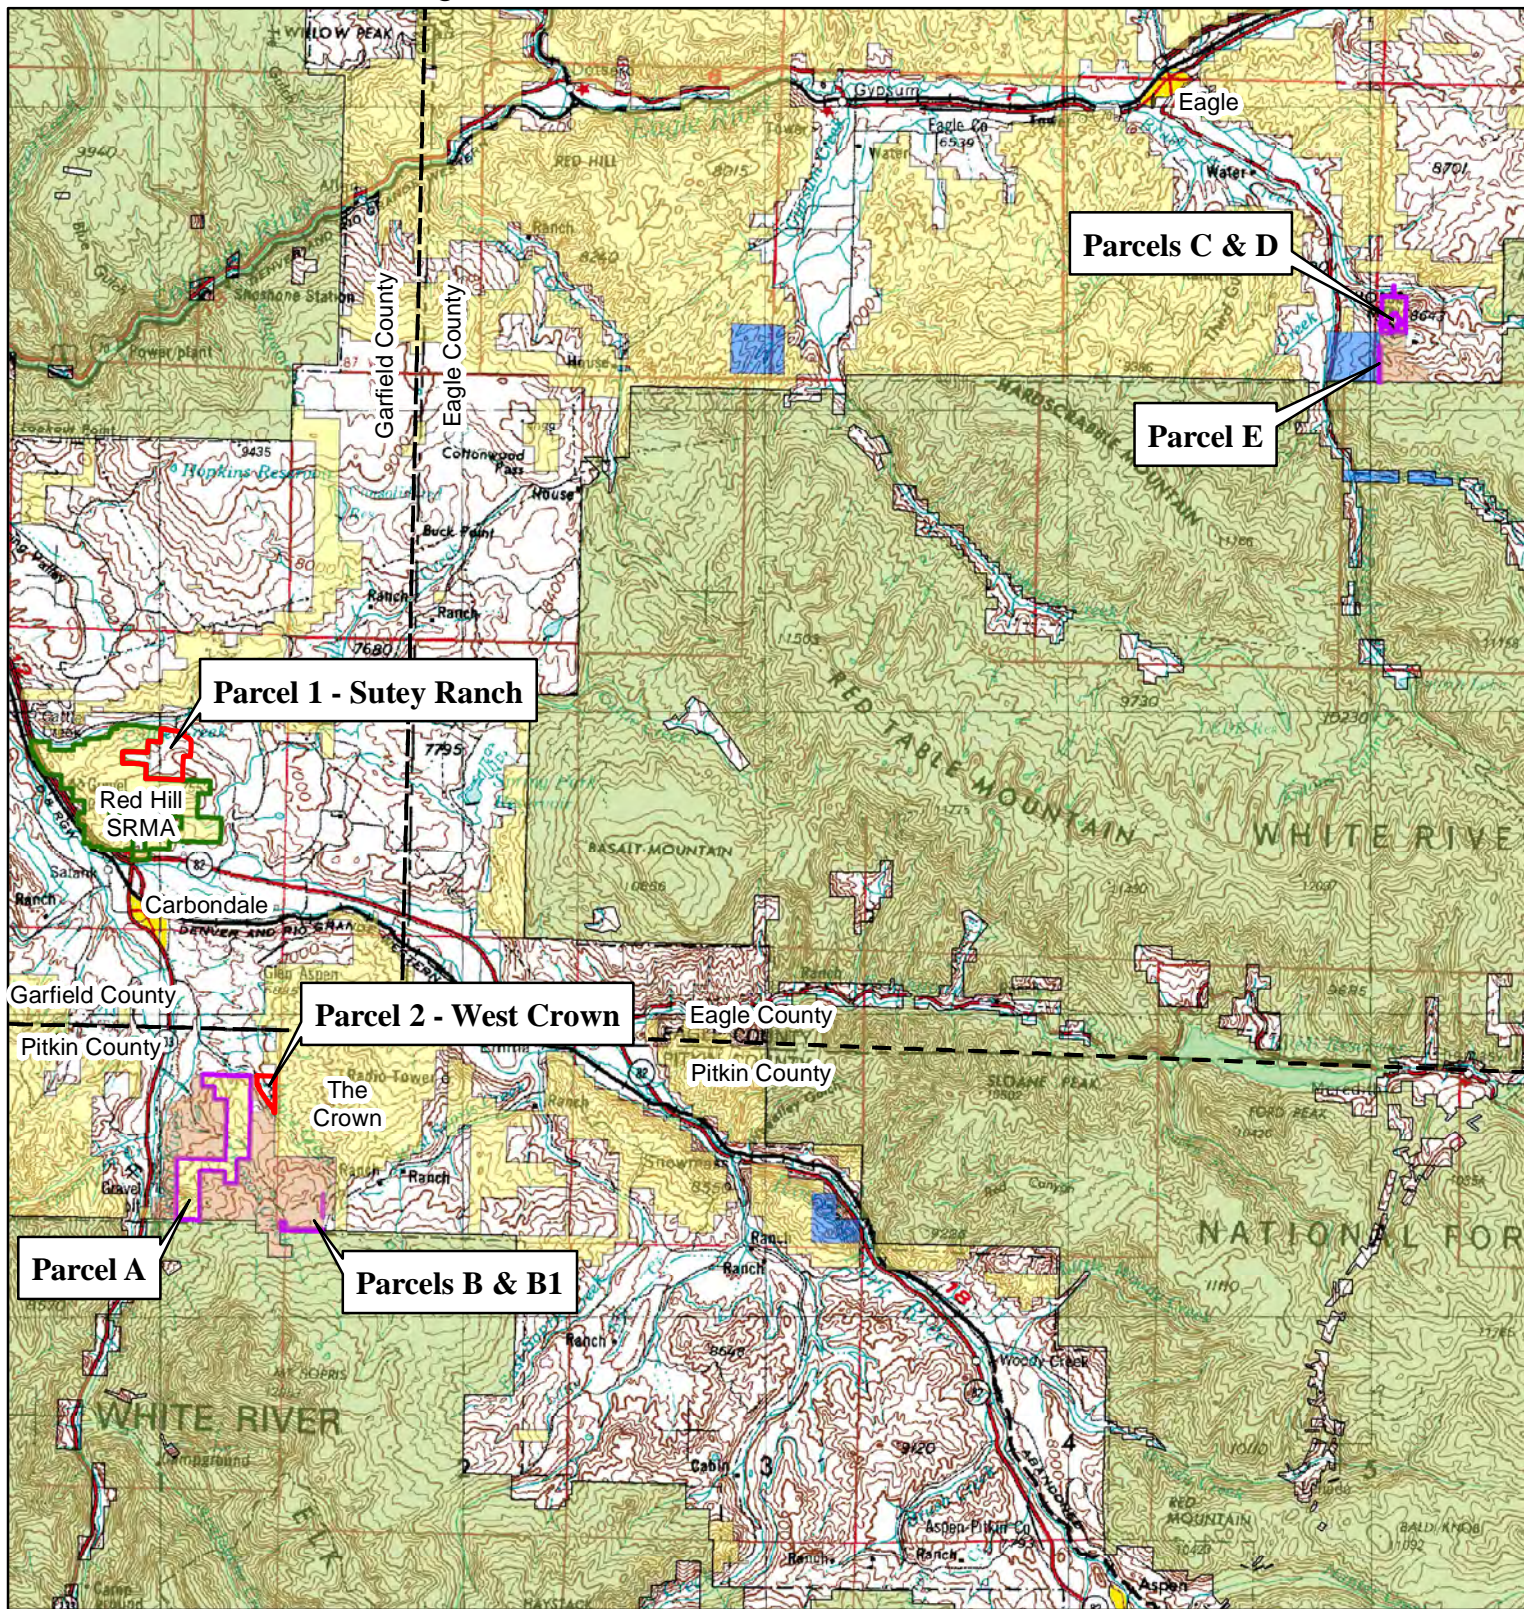

Sutey Ranch Land Exchange

Vicinity Map

Eagle, Garfield, and Pitkin Counties, Colorado

- | | | | |
|--|--------------------------------|---|---------------------------|
|  | Non-Federal Parcels |  | BLM |
|  | Federal Parcels |  | National Forest |
|  | Two Shoes & Lady Belle Ranches |  | Colorado State Land Board |
|  | Red Hill Special Rec Mgt Area |  | County Boundaries |