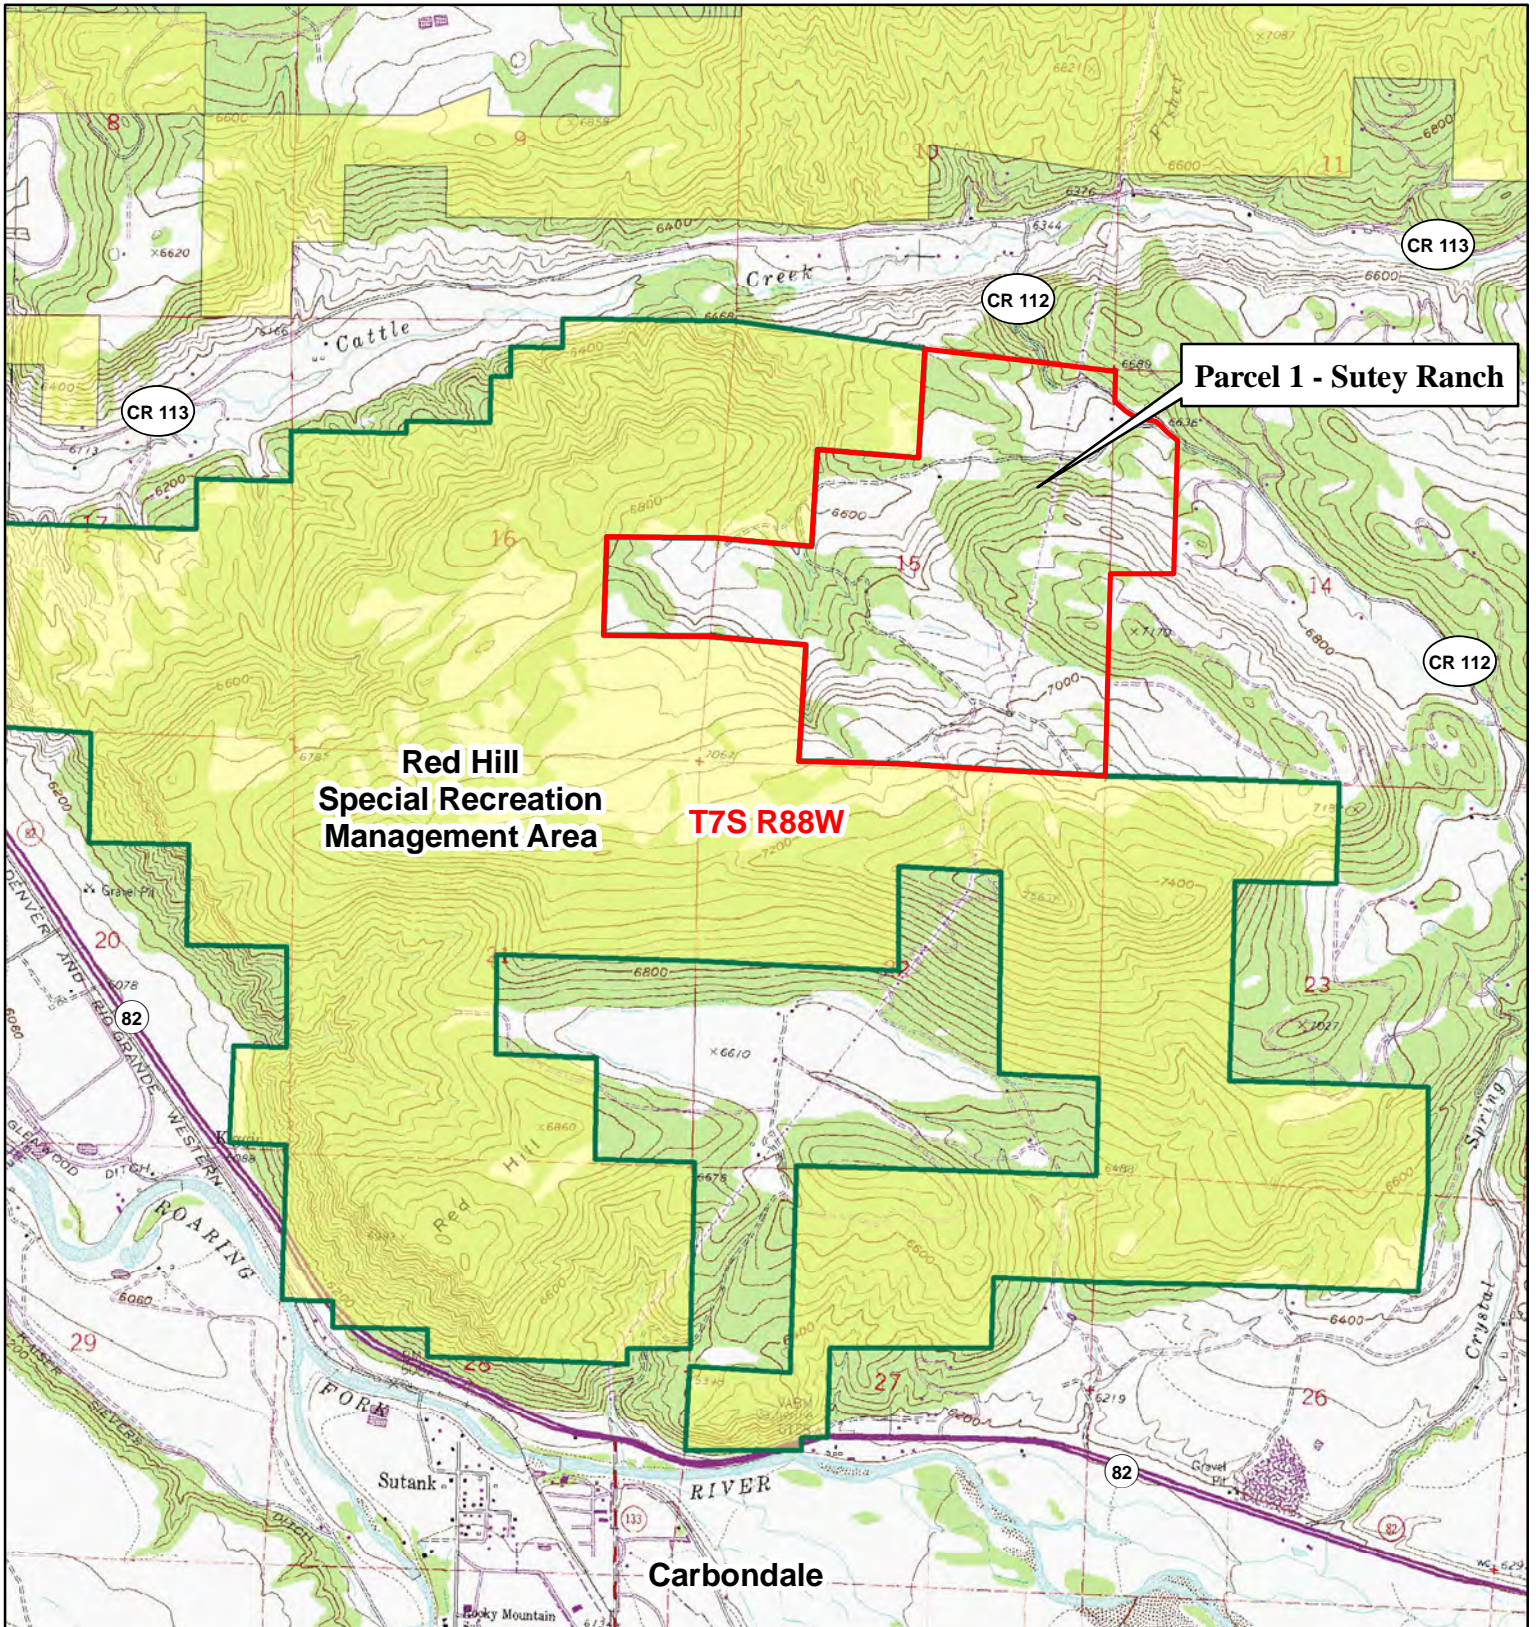

# Sutey Ranch Land Exchange

Parcel 1 - Sutey Ranch  
T. 7 S., R. 88 W., Sixth Principal Meridian, Garfield County, Colorado

-  Non-Federal Parcels
-  Red Hill Special Recreation Mgt Area
-  BLM
-  Private

1:30,000

Miles