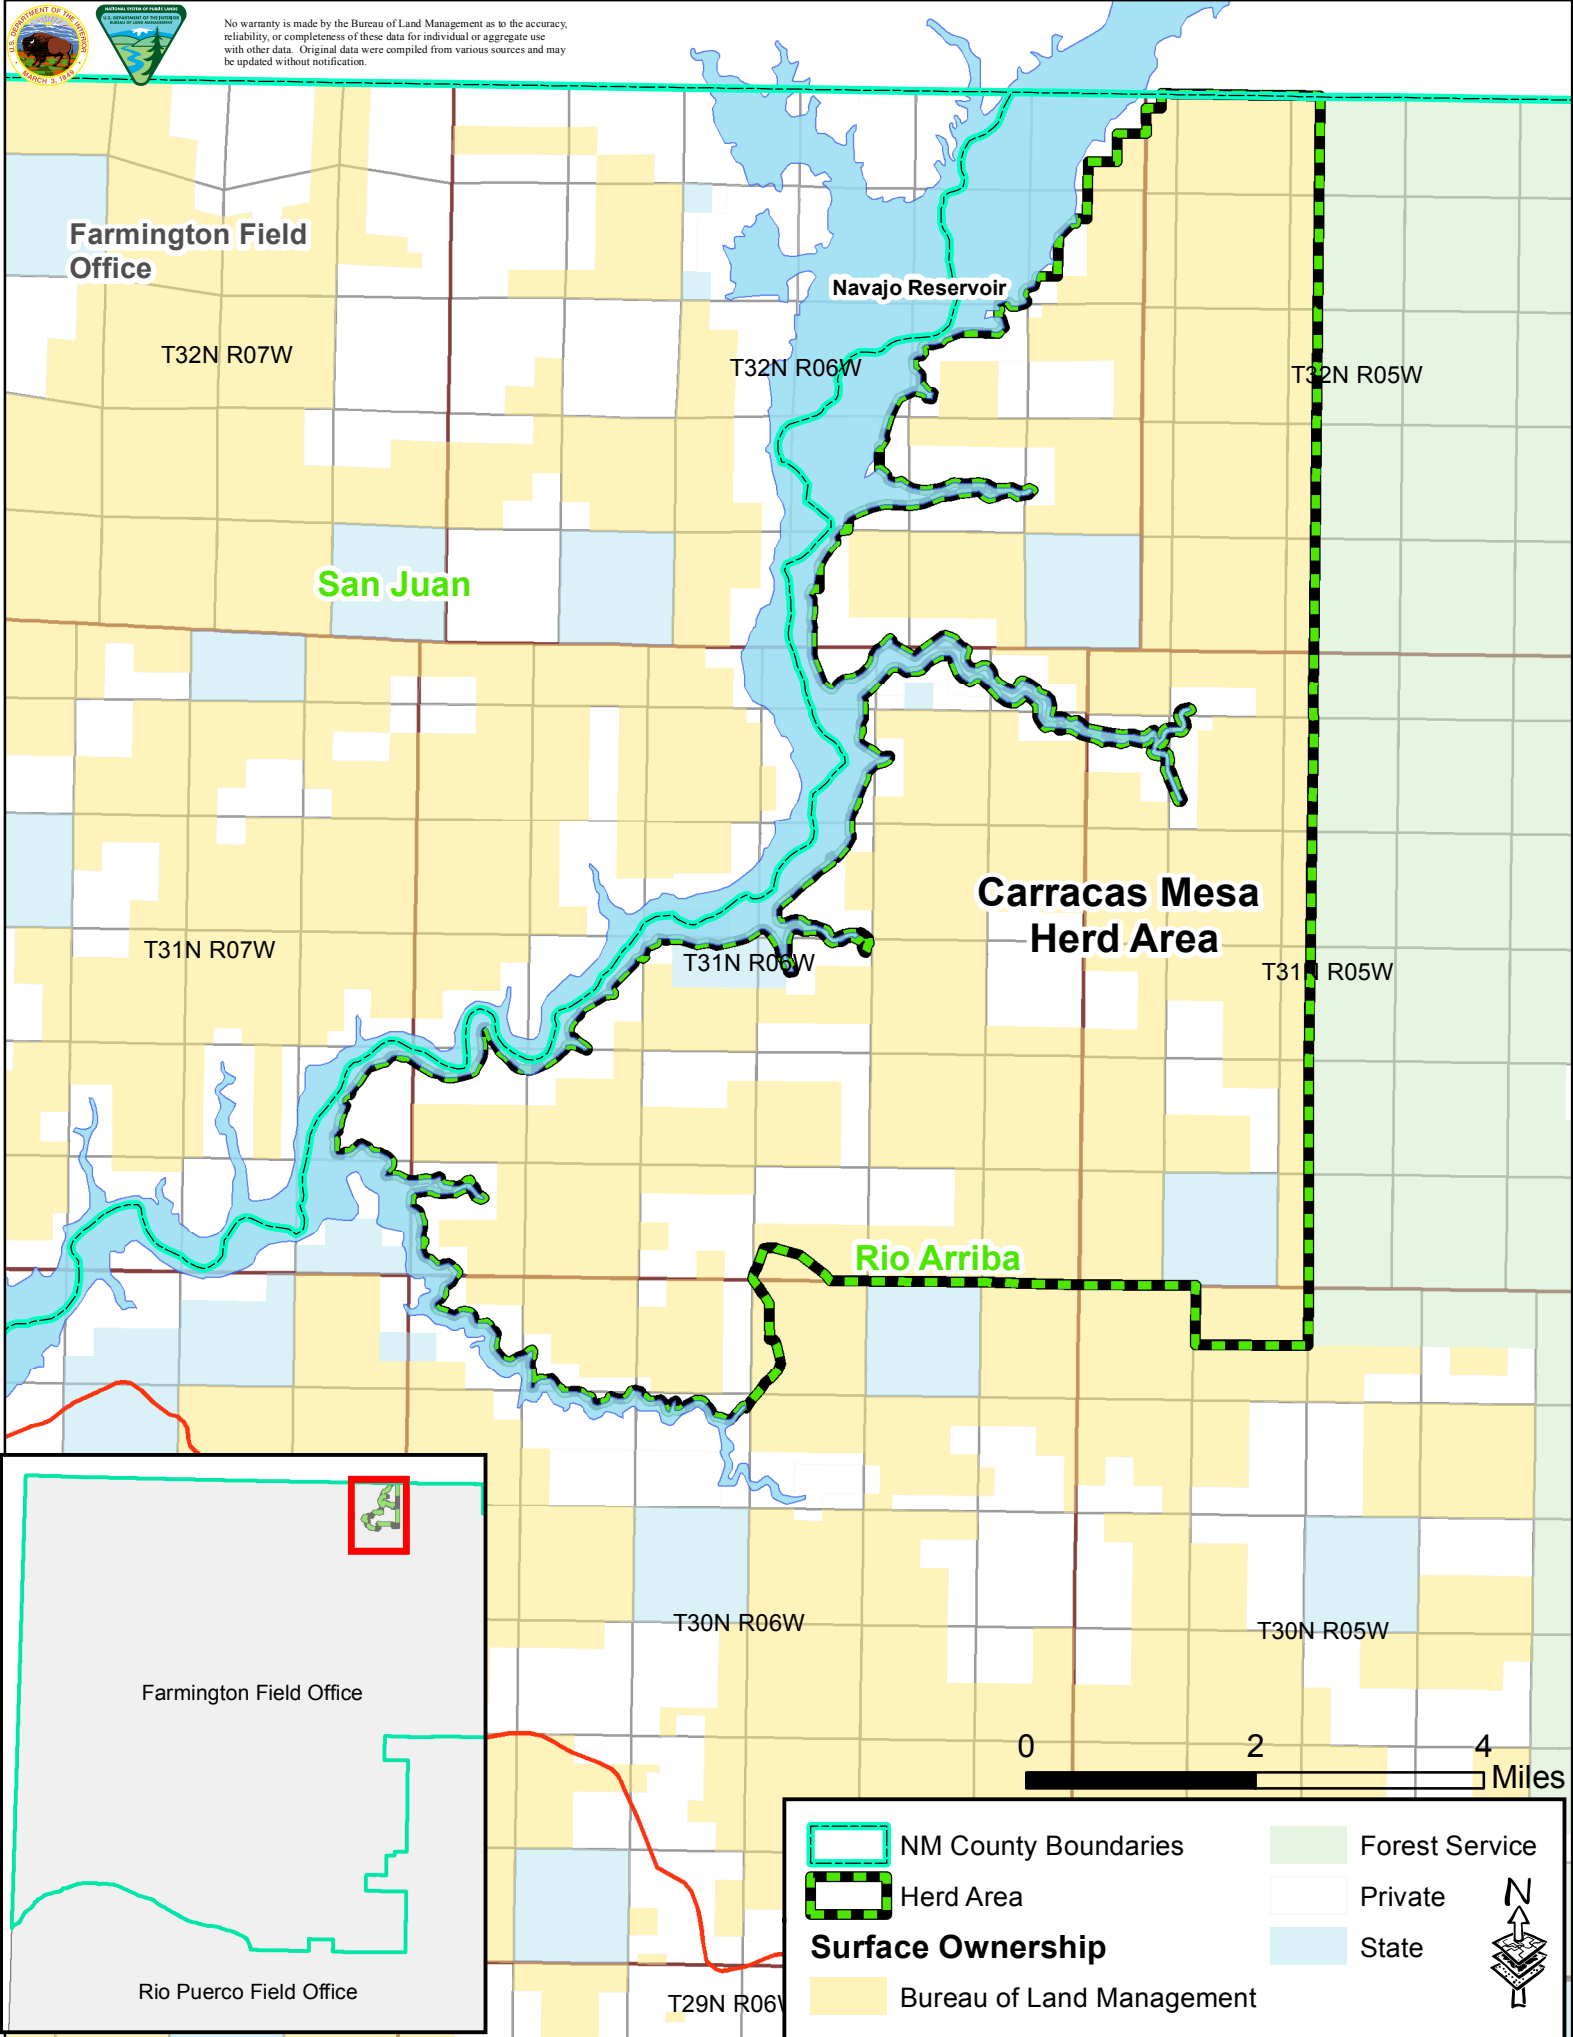

Farmington Field Office

Navajo Reservoir

San Juan

Carracas Mesa Herd Area

Rio Arriba

T32N R07W

T32N R06W

T32N R05W

T31N R07W

T31N R06W

T31N R05W

T30N R06W

T30N R05W

T29N R06W

	NM County Boundaries		Forest Service
	Herd Area		Private
Surface Ownership			State
	Bureau of Land Management		

Farmington Field Office

Rio Puerco Field Office