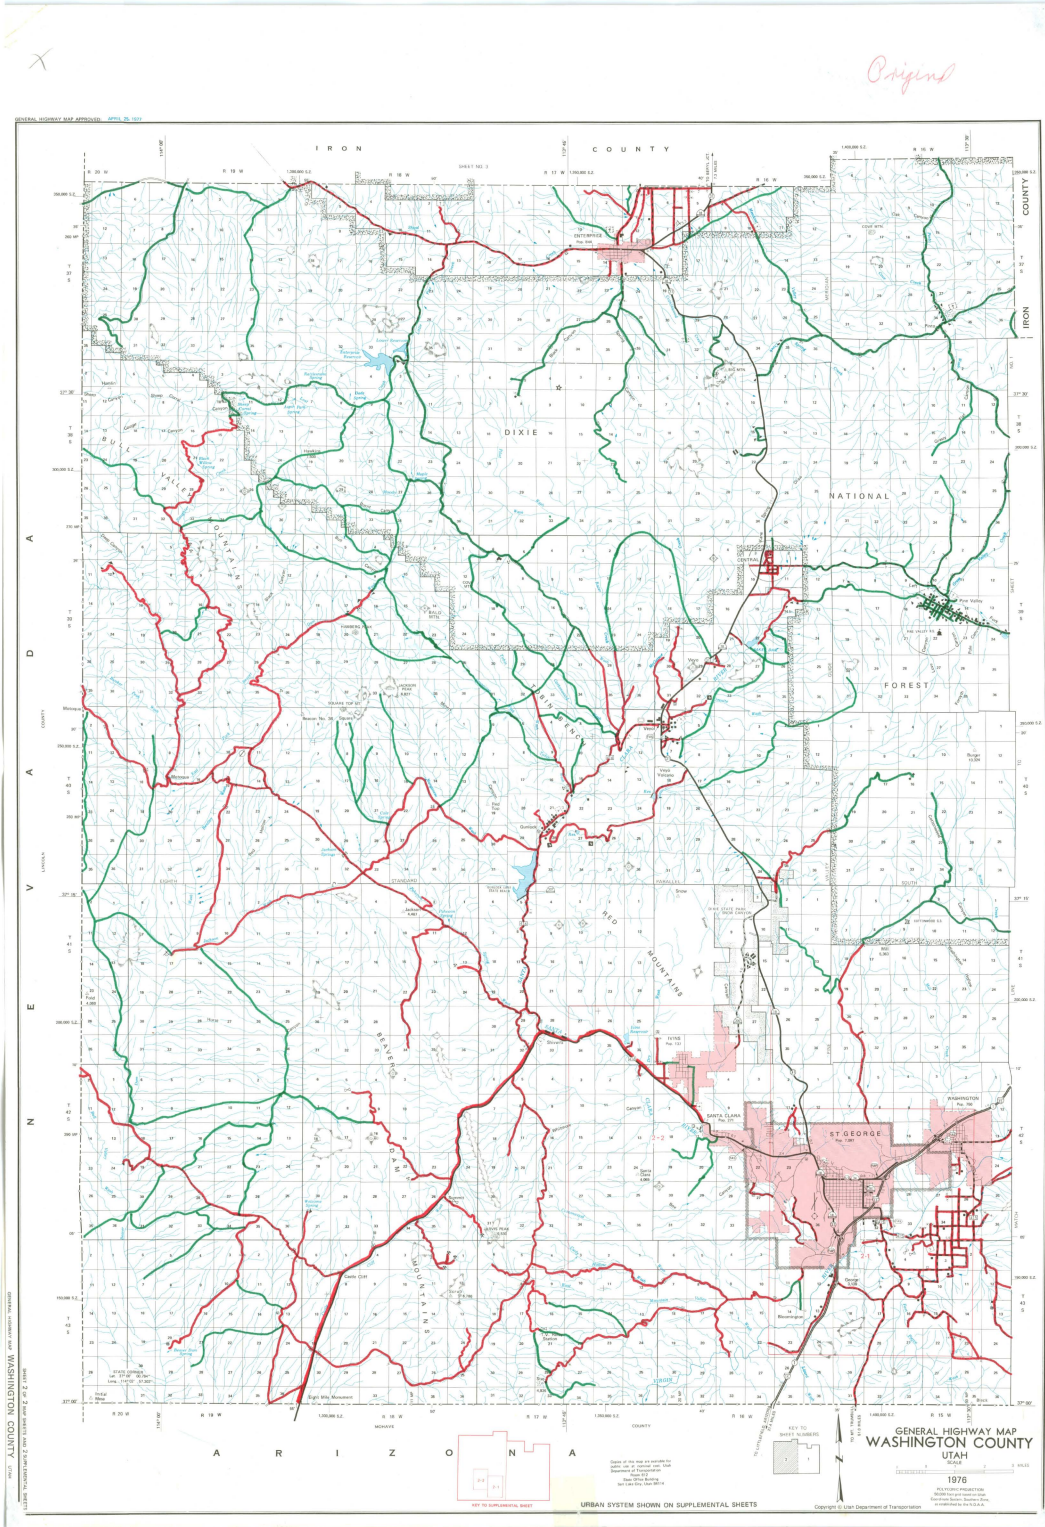

GENERAL HIGHWAY MAP APPROVED APRIL 26, 1977
SHEET 2 OF 2 (SEE SHEET 1 AND SHEET 3 FOR COMPLETE MAP)
WASHINGTON COUNTY, UTAH

Original

X

IRON COUNTY

KANE COUNTY
MOHAVE COUNTY

DIXIE COUNTY

NATIONAL FOREST

AVA COUNTY
VANDERBURGH COUNTY
NORTON COUNTY

A R I Z O N A

GENERAL HIGHWAY MAP
WASHINGTON COUNTY
UTAH
1976

URBAN SYSTEM SHOWN ON SUPPLEMENTAL SHEETS