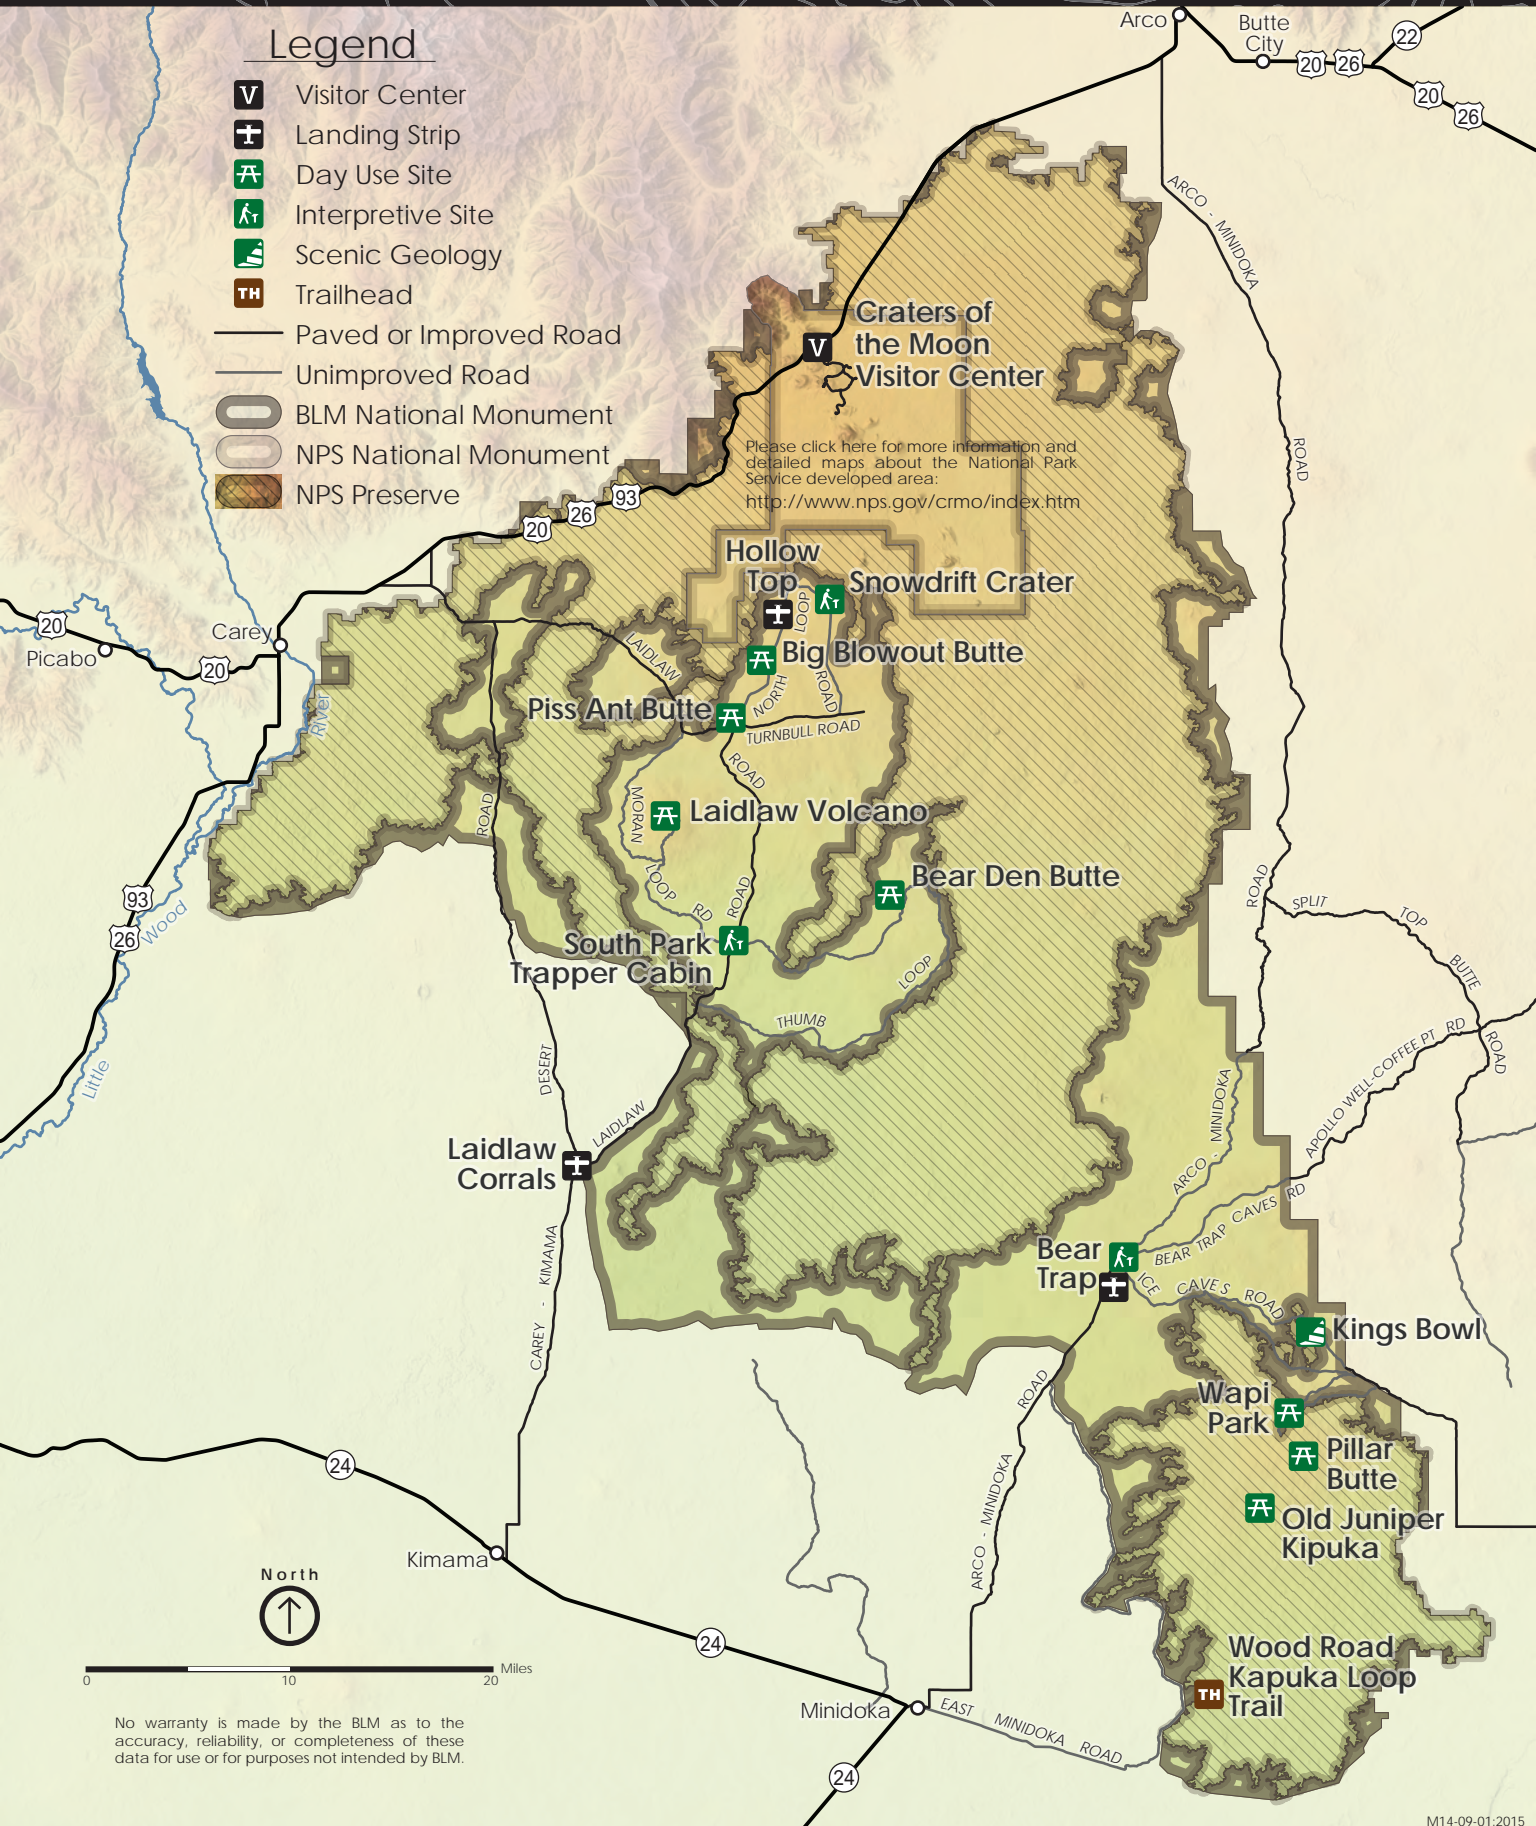

Craters of the Moon National Monument

Legend

-  Visitor Center
-  Landing Strip
-  Day Use Site
-  Interpretive Site
-  Scenic Geology
-  Trailhead
-  Paved or Improved Road
-  Unimproved Road
-  BLM National Monument
-  NPS National Monument
-  NPS Preserve

Please click here for more information and detailed maps about the National Park Service developed area:
<http://www.nps.gov/crmo/index.htm>

No warranty is made by the BLM as to the accuracy, reliability, or completeness of these data for use or for purposes not intended by BLM.