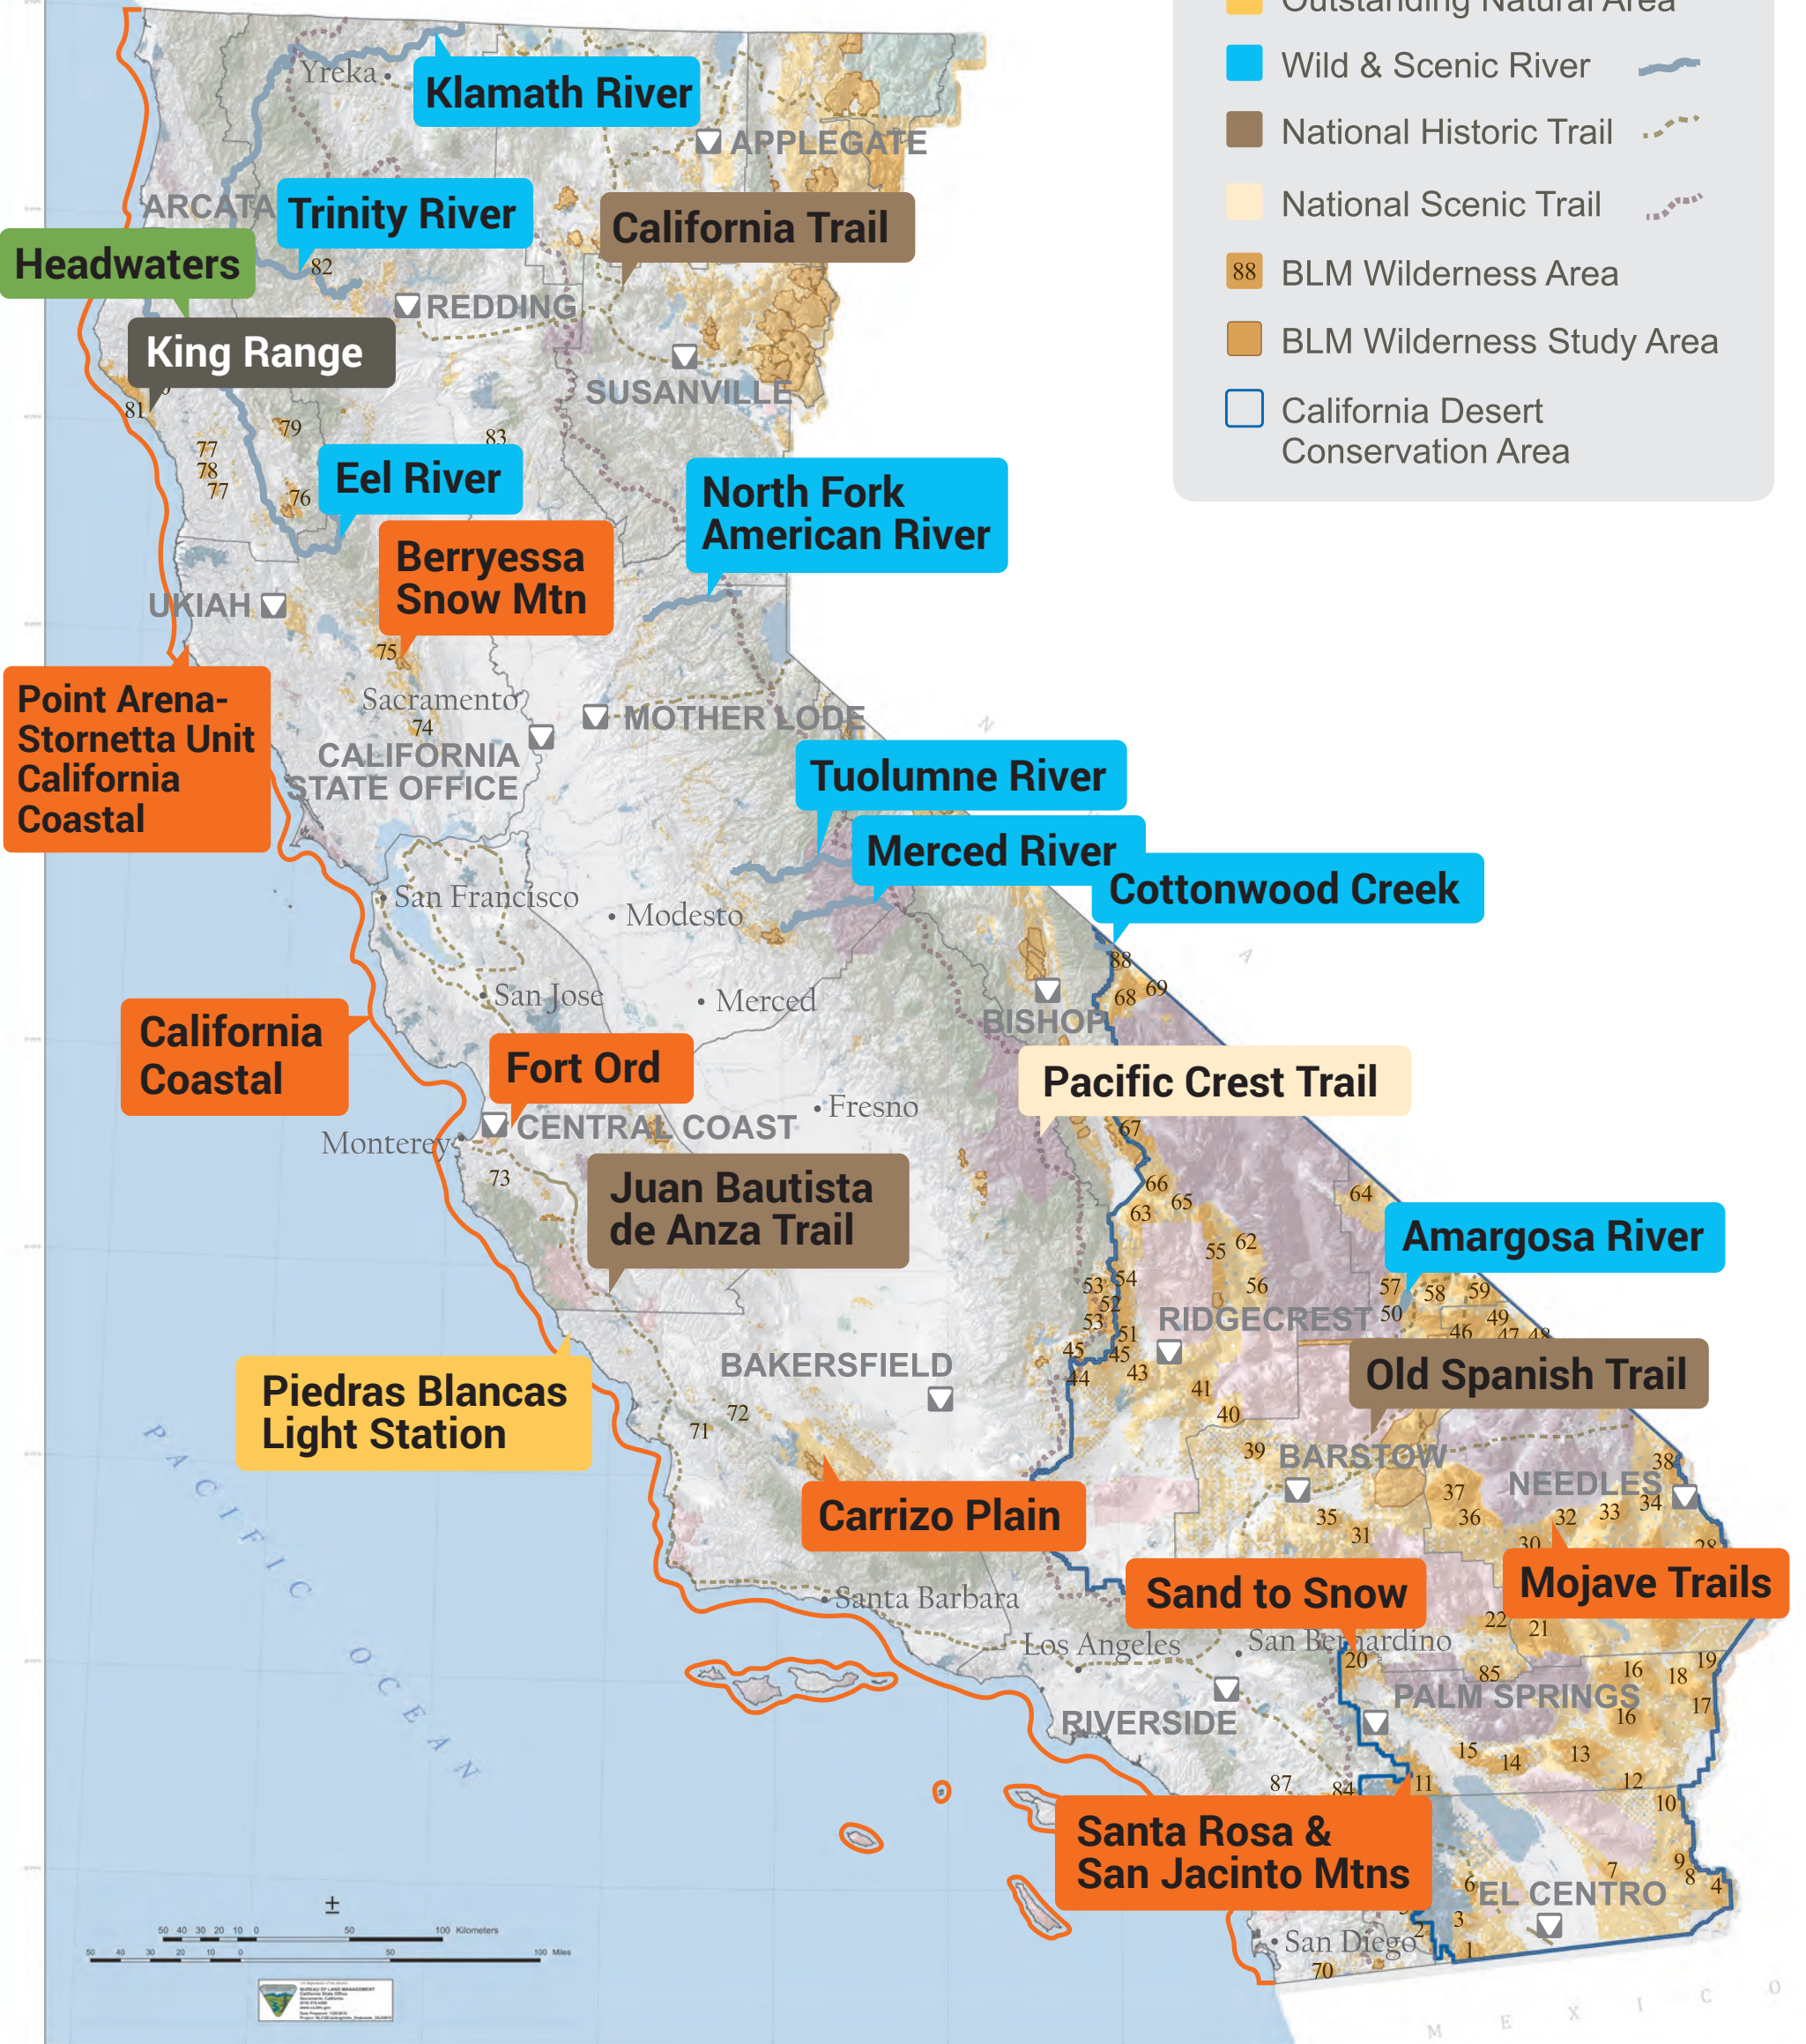

NATIONAL CONSERVATION LANDS

O R E G O N

- National Monument
- National Conservation Area
- Forest Reserve
- Outstanding Natural Area
- Wild & Scenic River
- National Historic Trail
- National Scenic Trail
- BLM Wilderness Area
- BLM Wilderness Study Area
- California Desert Conservation Area

LAND STATUS

- | | |
|--|--|
| Bureau of Land Management | Military |
| Forest Service | State |
| National Park Service | Private |
| Fish and Wildlife Service | Reservations and Rancherias |

SYMBOLS

- BLM OFFICE
- BLM Field Office Boundary
- City