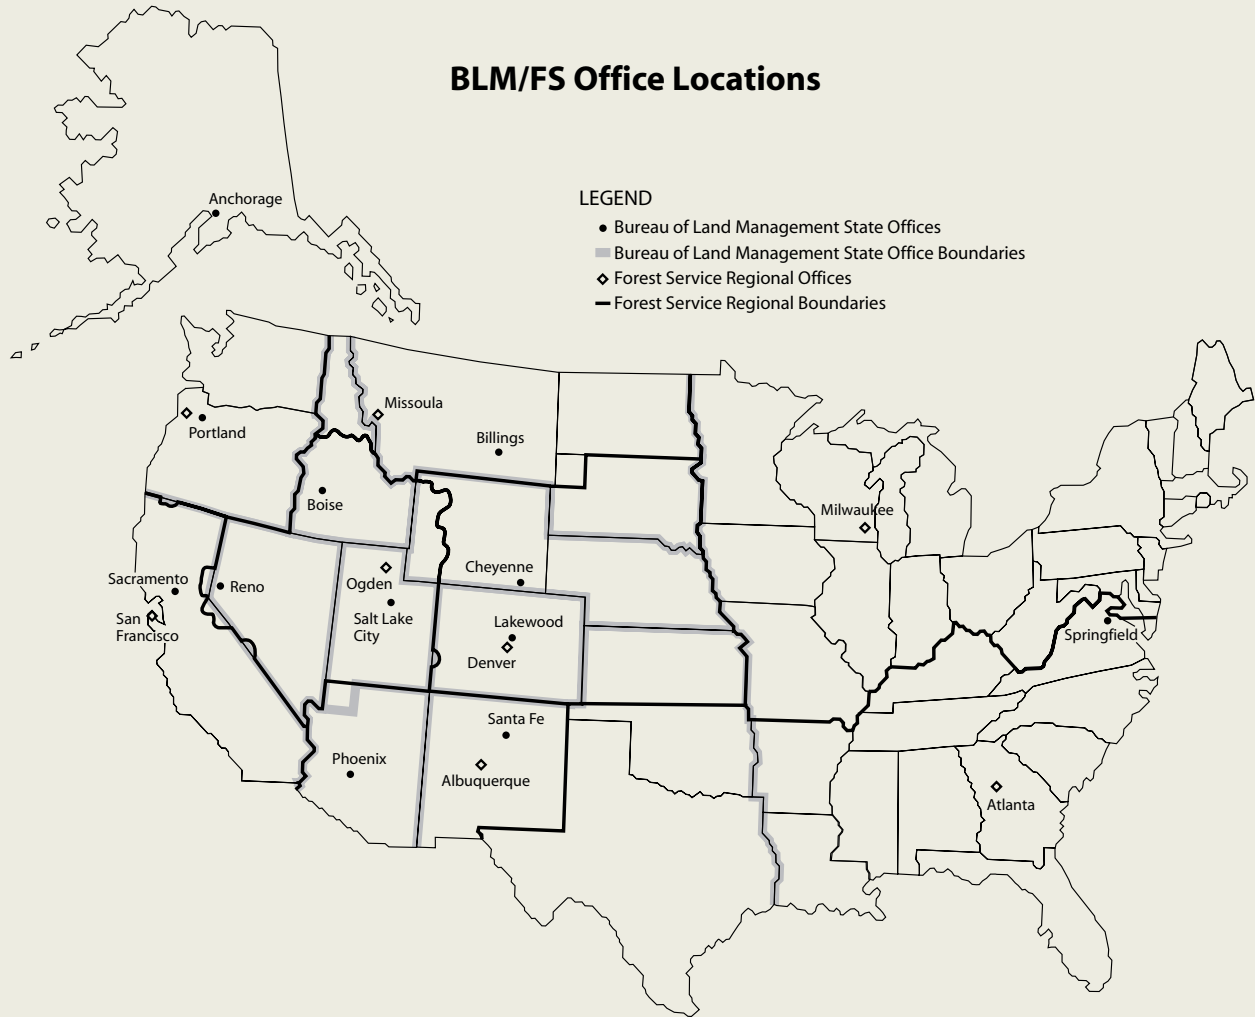

Appendix 1 – BLM/FS Office Locations

Information is also available at the Bureau of Land Management Web site at www.blm.gov or the Forest Service Web site at www.fs.fed.us

BLM/FS Office Locations

LEGEND

- Bureau of Land Management State Offices
- ▭ Bureau of Land Management State Office Boundaries
- ◆ Forest Service Regional Offices
- Forest Service Regional Boundaries

BLM State Offices

Alaska State Office 222 West 7th Avenue, #13 Anchorage, AK 99513 907-271-5960	Eastern States Office 7450 Boston Boulevard Springfield, VA 22153 703-440-1600	New Mexico State Office 1474 Rodeo Road Santa Fe, NM 87505 505-438-7471
Arizona State Office 1 North Central Avenue Phoenix, AZ 85004 602-417-9200	Idaho State Office 1387 South Vinnell Way Boise, ID 83709 208-373-3889	Oregon State Office 333 SW 1st Avenue Portland, OR 97204 503-808-6001
California State Office 2800 Cottage Way Suite W-1834 Sacramento, CA 95825 916-978-4400	Montana State Office 5001 Southgate Drive Billings, MT 59101 406-896-5004	Utah State Office 440 West 200 South Suite 500 Salt Lake City, UT 84101 801-539-4001
Colorado State Office 2850 Youngfield Street Lakewood, CO 80215 303-239-3600	Nevada State Office 1340 Financial Boulevard Reno, NV 89502 775-861-6500	Wyoming State Office 5353 Yellowstone Road Cheyenne, WY 82003 307-775-6256