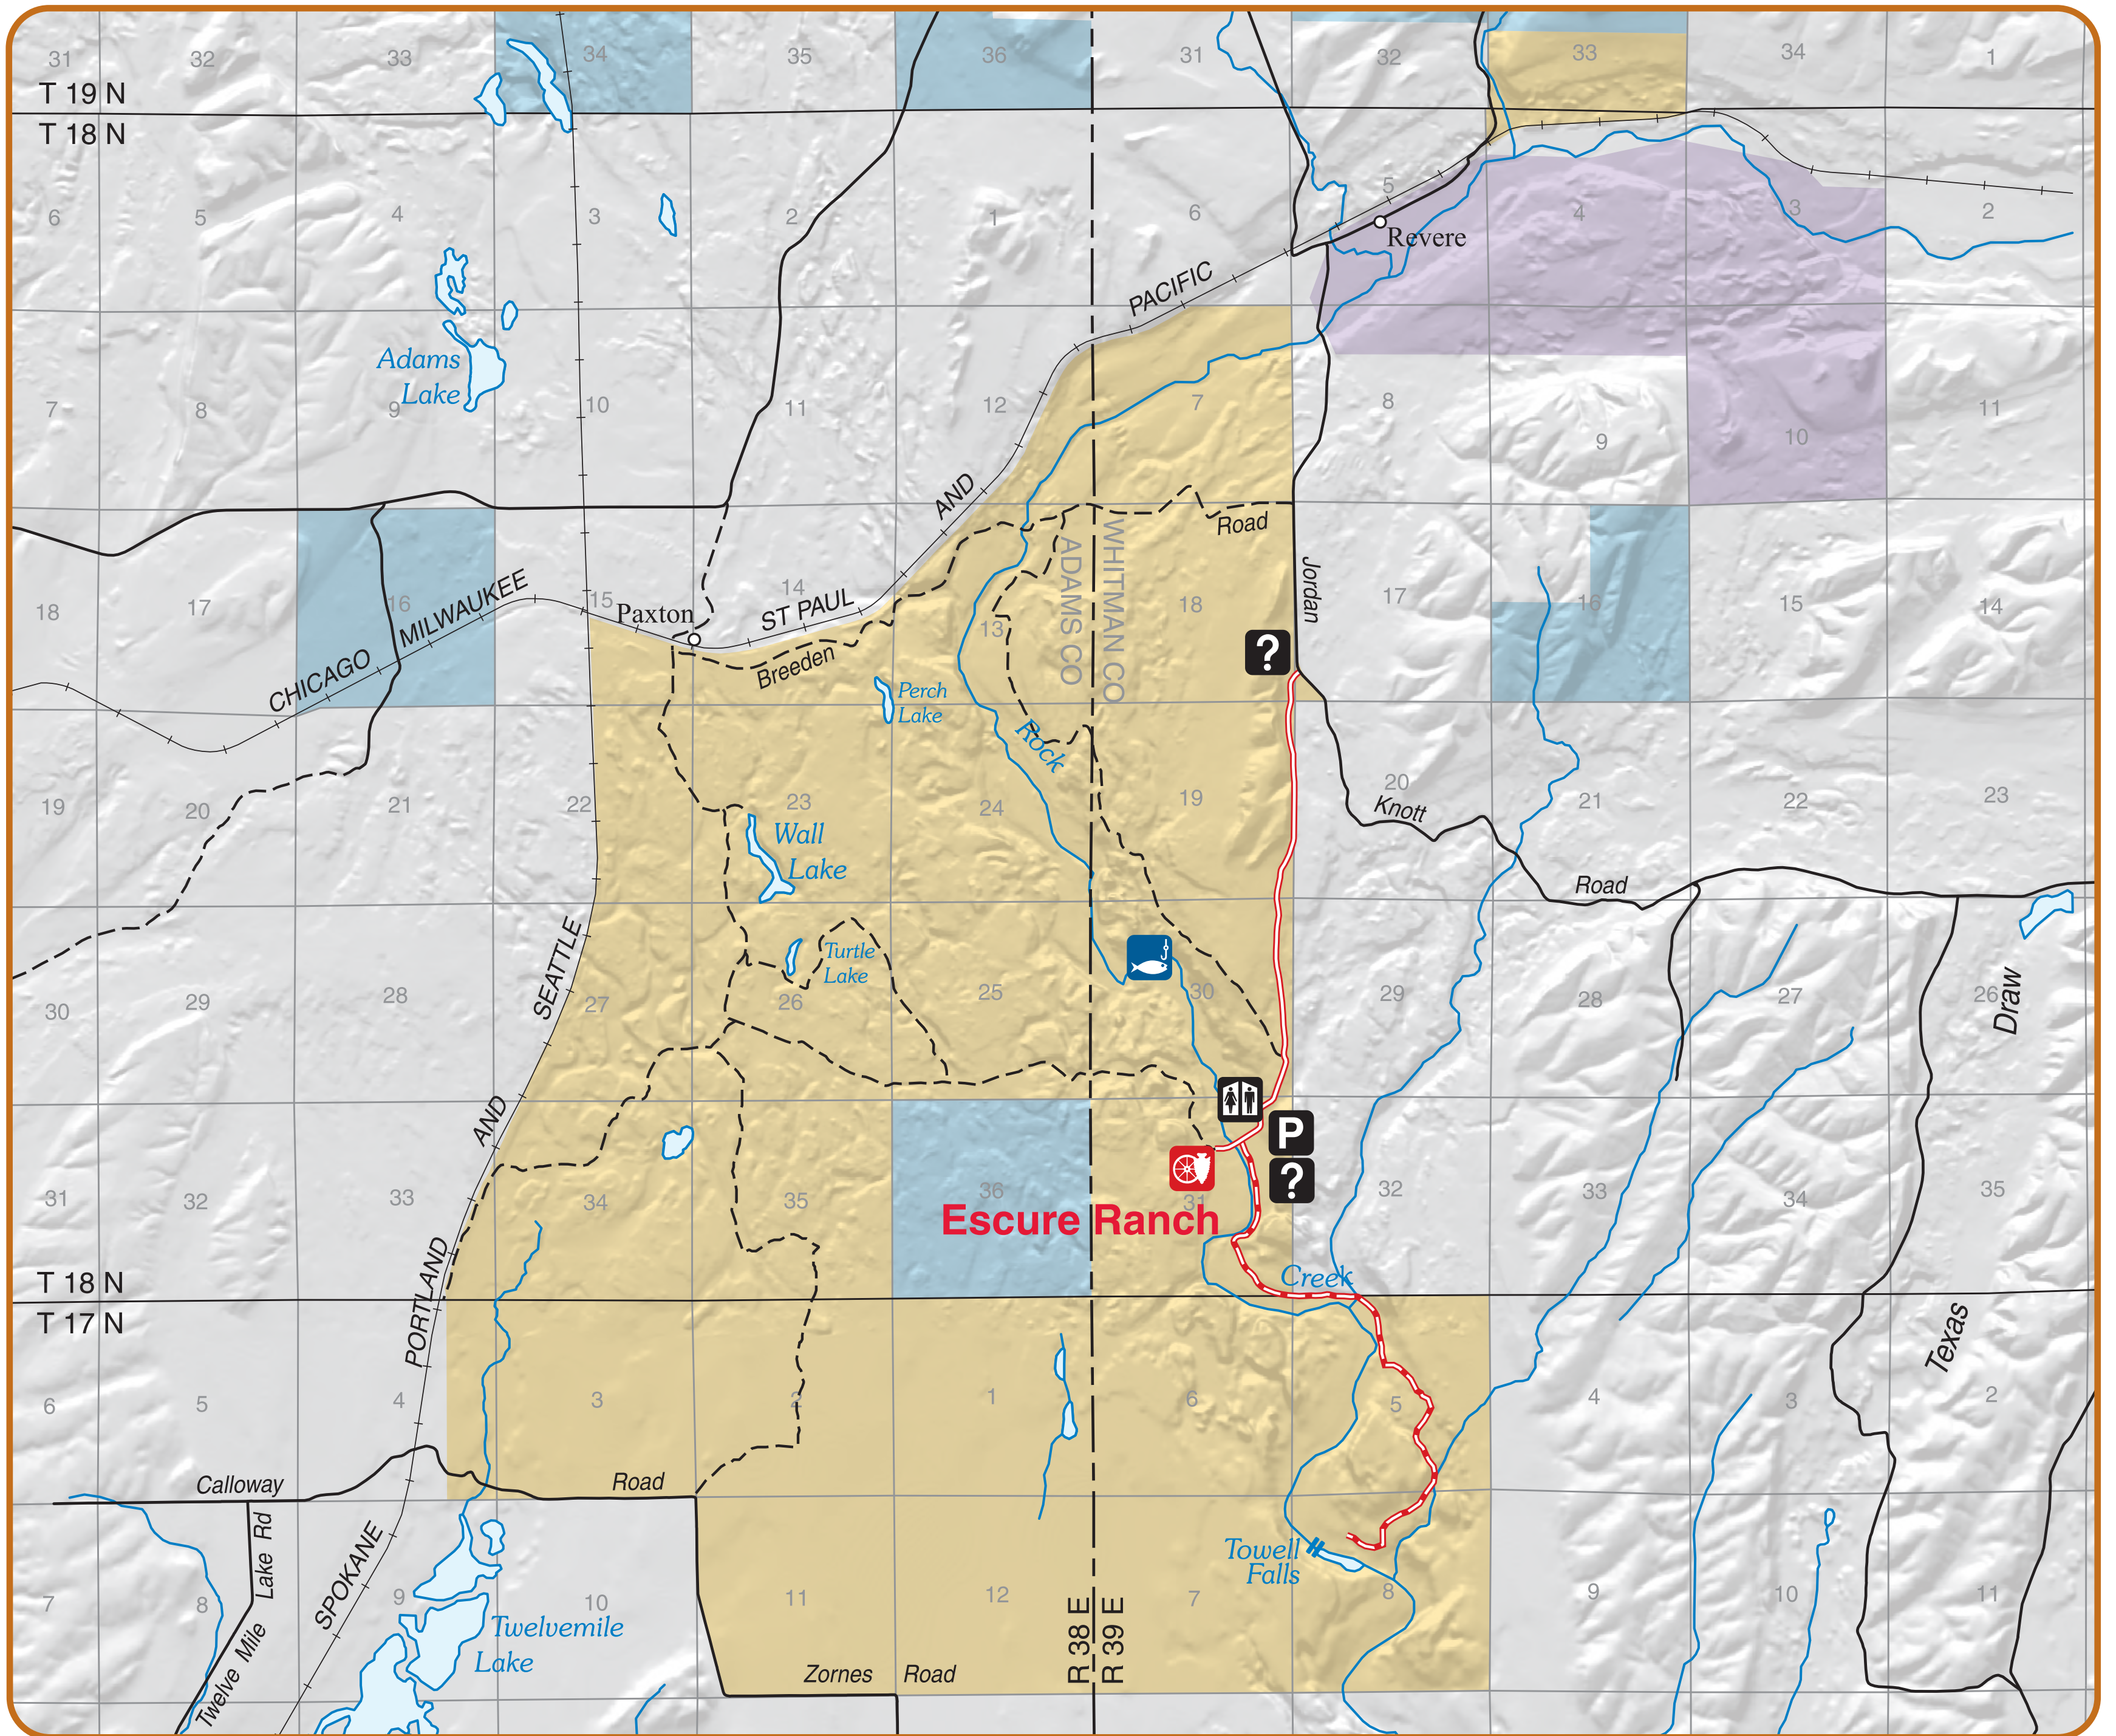

Rock Creek Recreation Area

Recreation Opportunities

LEGEND

Recreation	Transportation	Administered Land
Fishing	Access Route	Bureau of Land Management
Historic Site	Seasonal Access Route	Washington Dept. of Natural Resources
Information	Improved Road	Washington Dept. of Fish and Wildlife
Parking	Other Road or Trail, Access as Designated	Private or Other
Restroom	Railroad	

U. S. Department of the Interior
Bureau of Land Management
Spokane District
1103 N. Fancher
Spokane, WA 99212
(509) 536-1200

It is unlawful to trespass on private lands. State hunting and fishing regulations apply to private lands. Landowners are not required to post or fence their lands. Check with private landowners before entering their property.