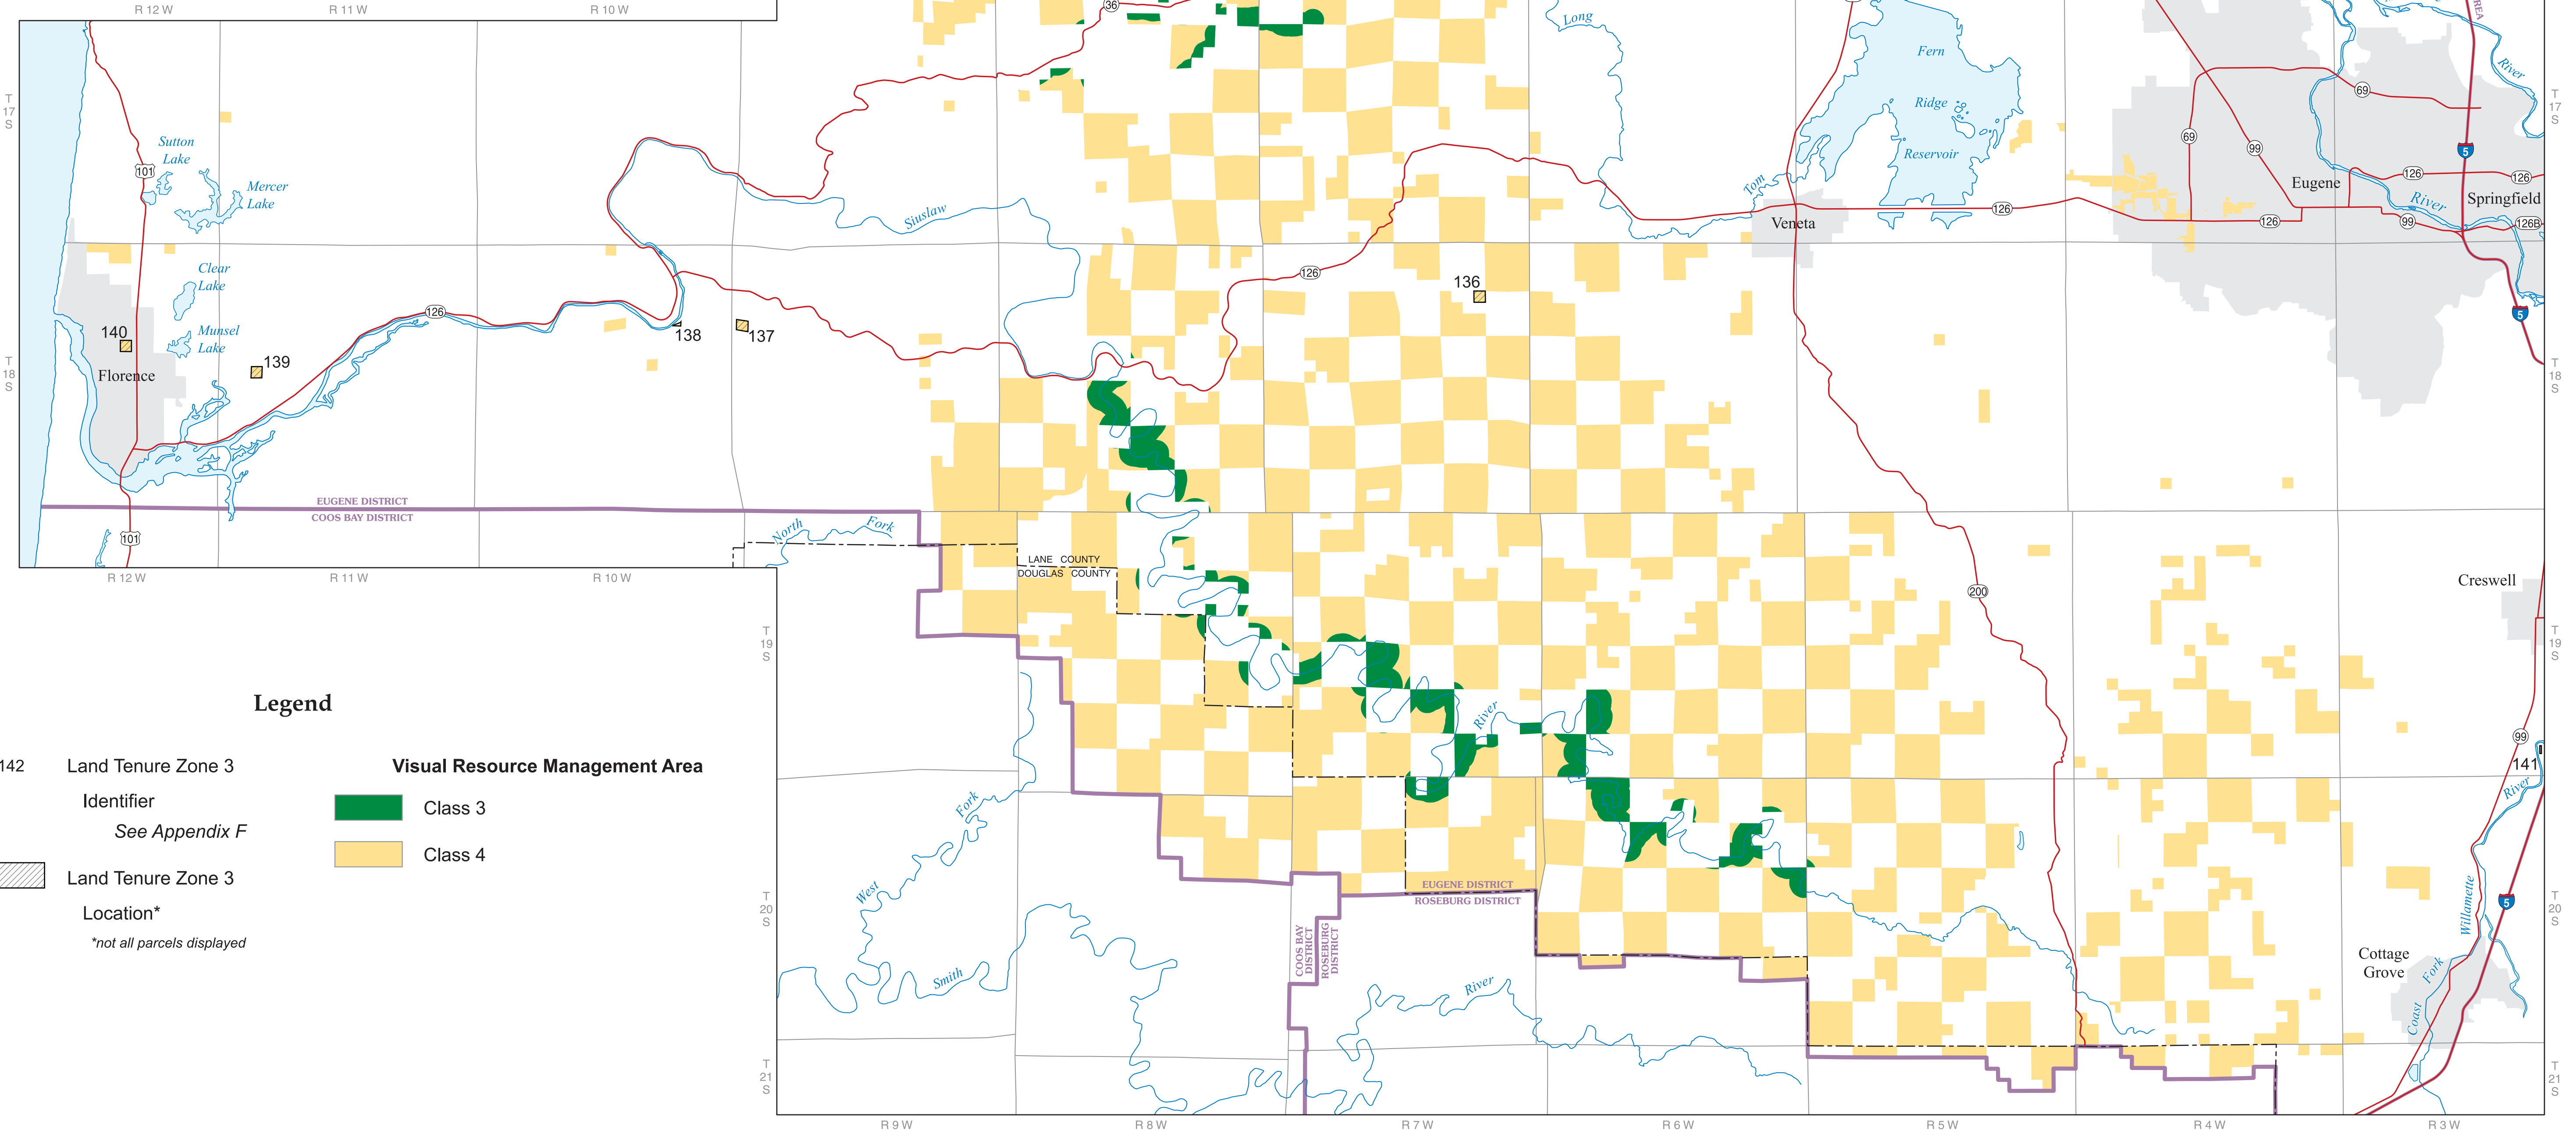

MAP 3A
Eugene District
Resource Management Plan
2008
Siuslaw Resource Area
Land Tenure Zone 3 Locations
and
Visual Resource Management Classes

Legend

- 142 Land Tenure Zone 3 Identifier
  See Appendix F
- Land Tenure Zone 3 Location*
  *not all parcels displayed

1. Visual Resource Management Area
2. Class 3
   - Class 4