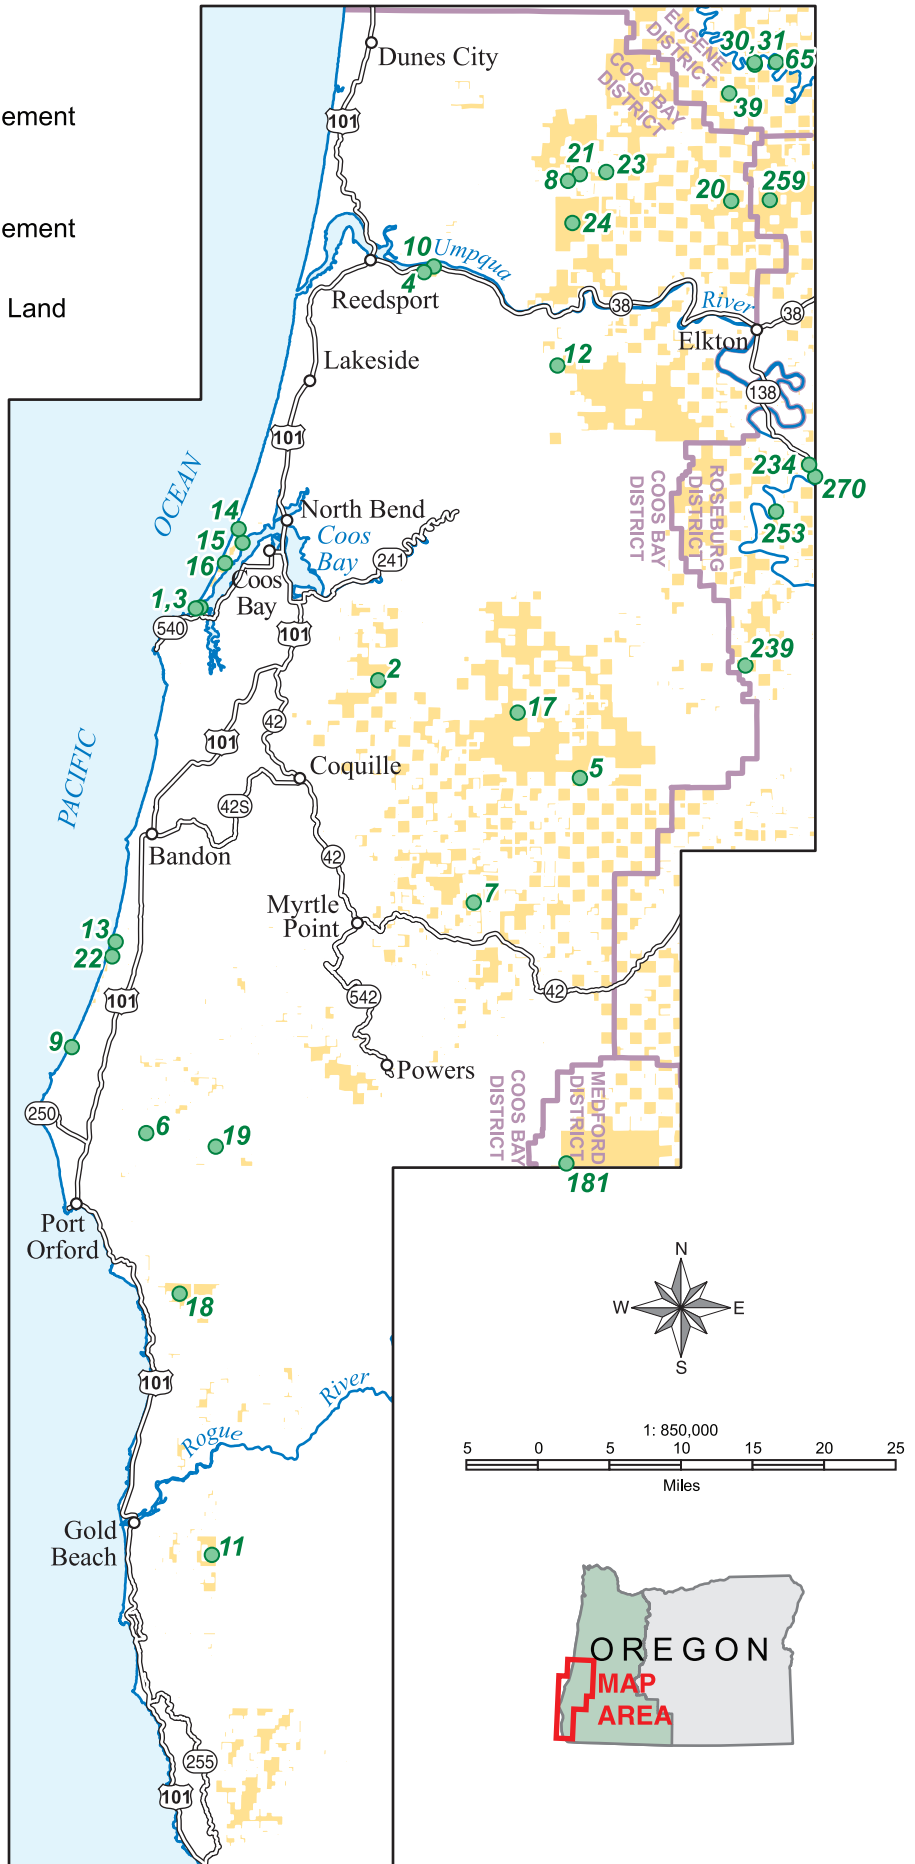

1. **Legend**
2. 17 Recreation Management Area Identifier
     See Table N-1
   - Recreation Management Area Location
   - BLM Administered Land

Figure N-1: Coos Bay District Recreation Management Areas